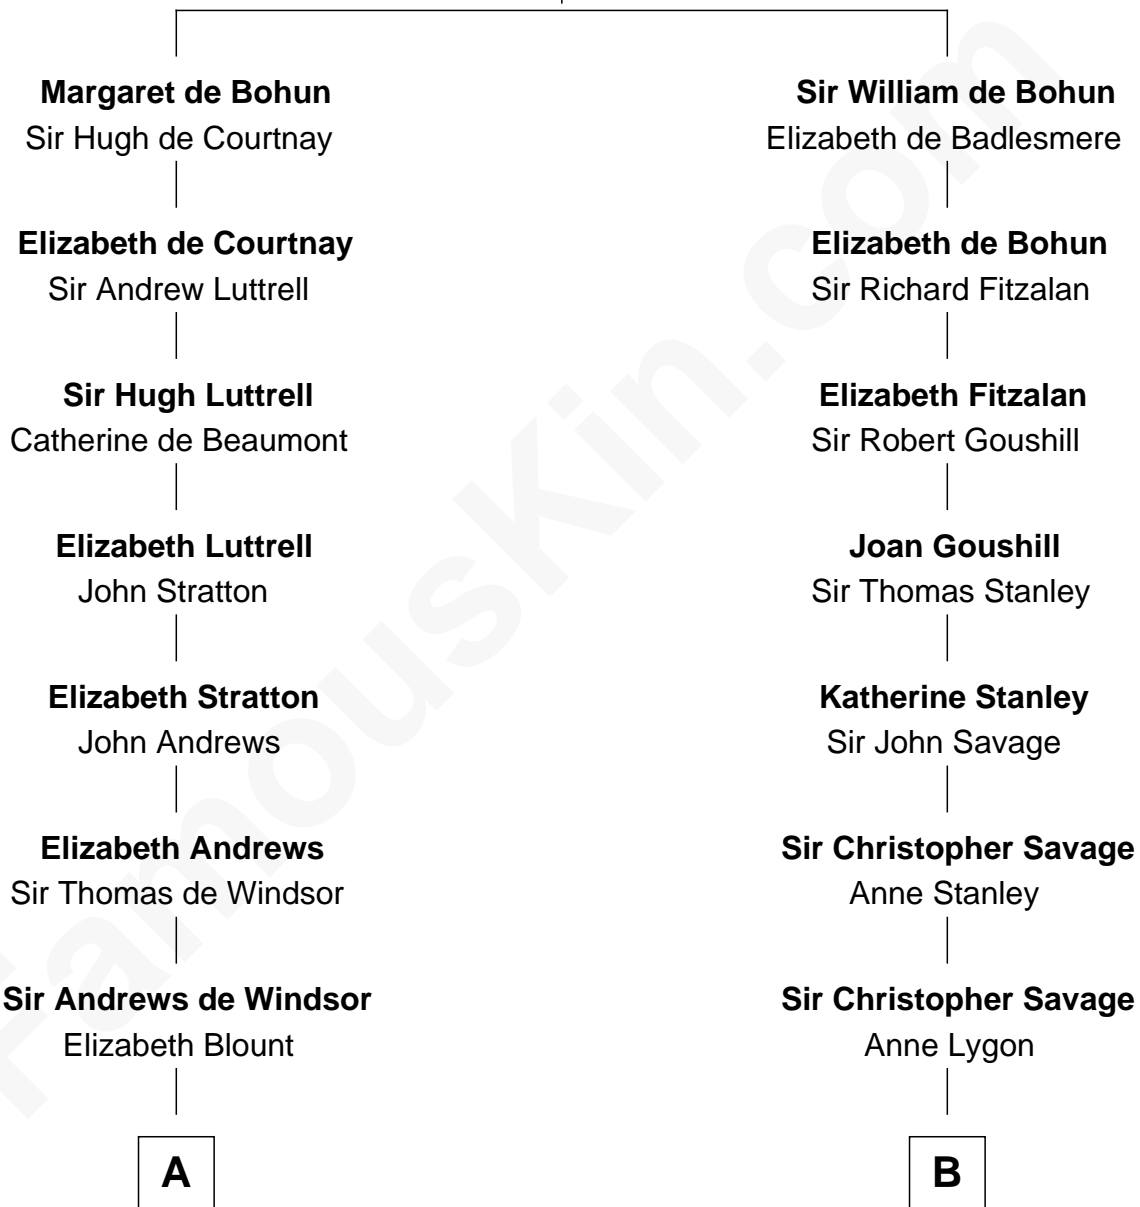

FamousKin.com

Relationship Chart of

Eleanor Roosevelt

First Lady of President Franklin D. Roosevelt

15th cousin 3 times removed of

Meriwether Lewis

Lewis and Clark Expedition

Humphrey de Bohun
Elizabeth Plantagenet

C

—
Anna Rebecca Hall

Elliott Roosevelt

—
Eleanor Roosevelt

First Lady of Franklin Roosevelt

FamousKin.com