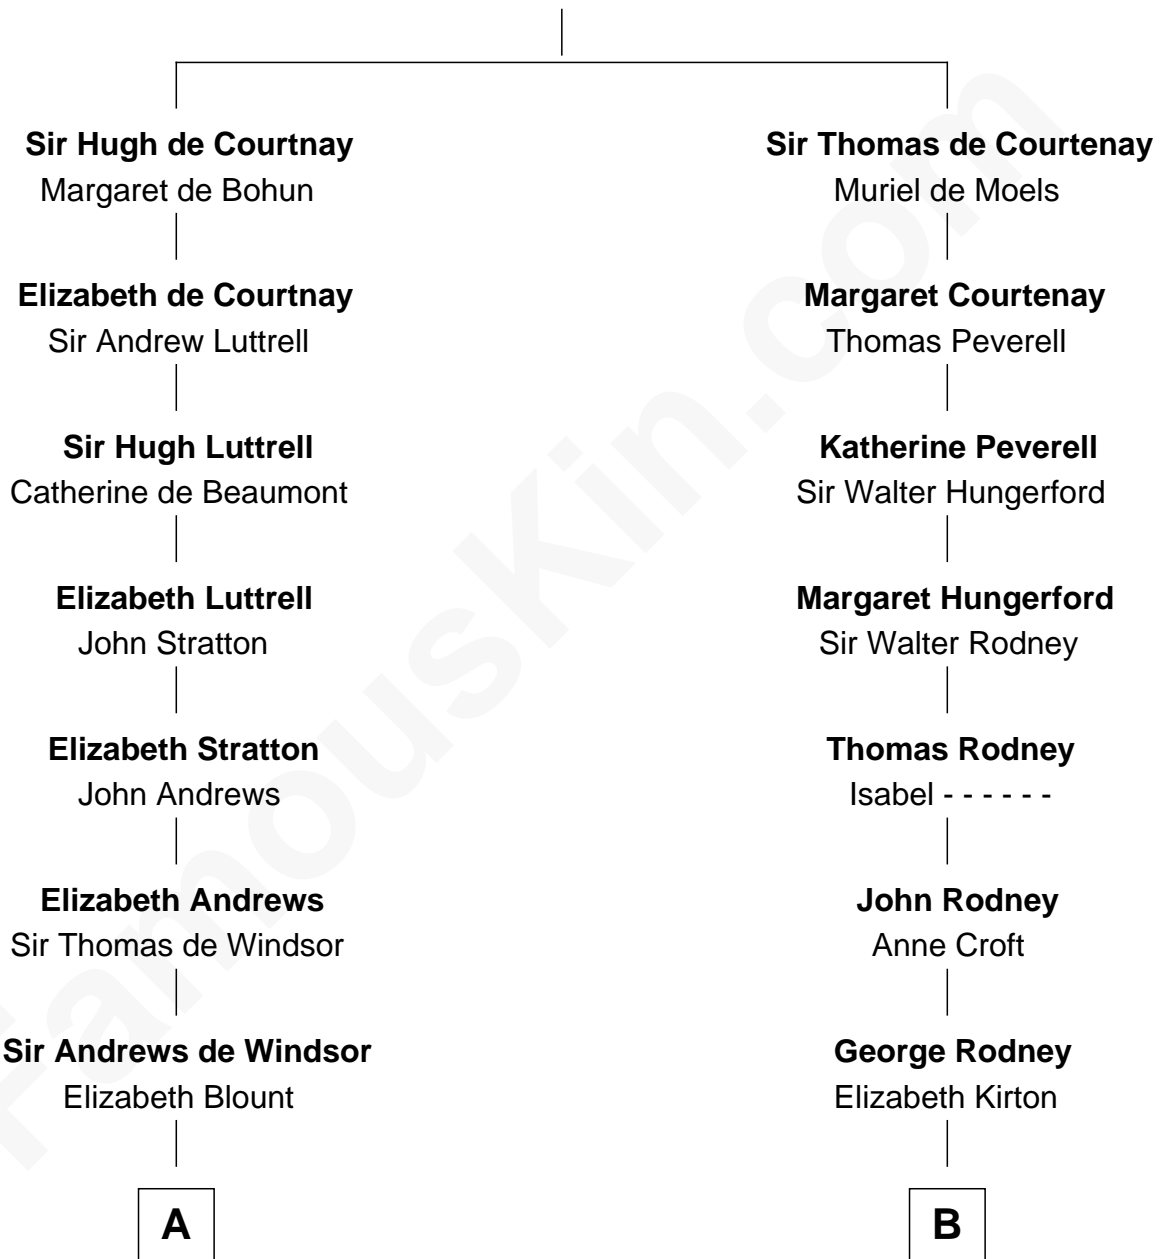

## Relationship Chart of

### Eleanor Roosevelt

*First Lady of President Franklin D. Roosevelt*

**16th cousin 2 times removed of**

### Lytton Strachey

*Author and Co-Founder of Bloomsbury Group*

**Sir Hugh de Courtenay**

Agnes de St. John

**C**

—  
**Anna Rebecca Hall**

Elliott Roosevelt

—  
**Eleanor Roosevelt**

*First Lady of Franklin Roosevelt*

FamousKin.com