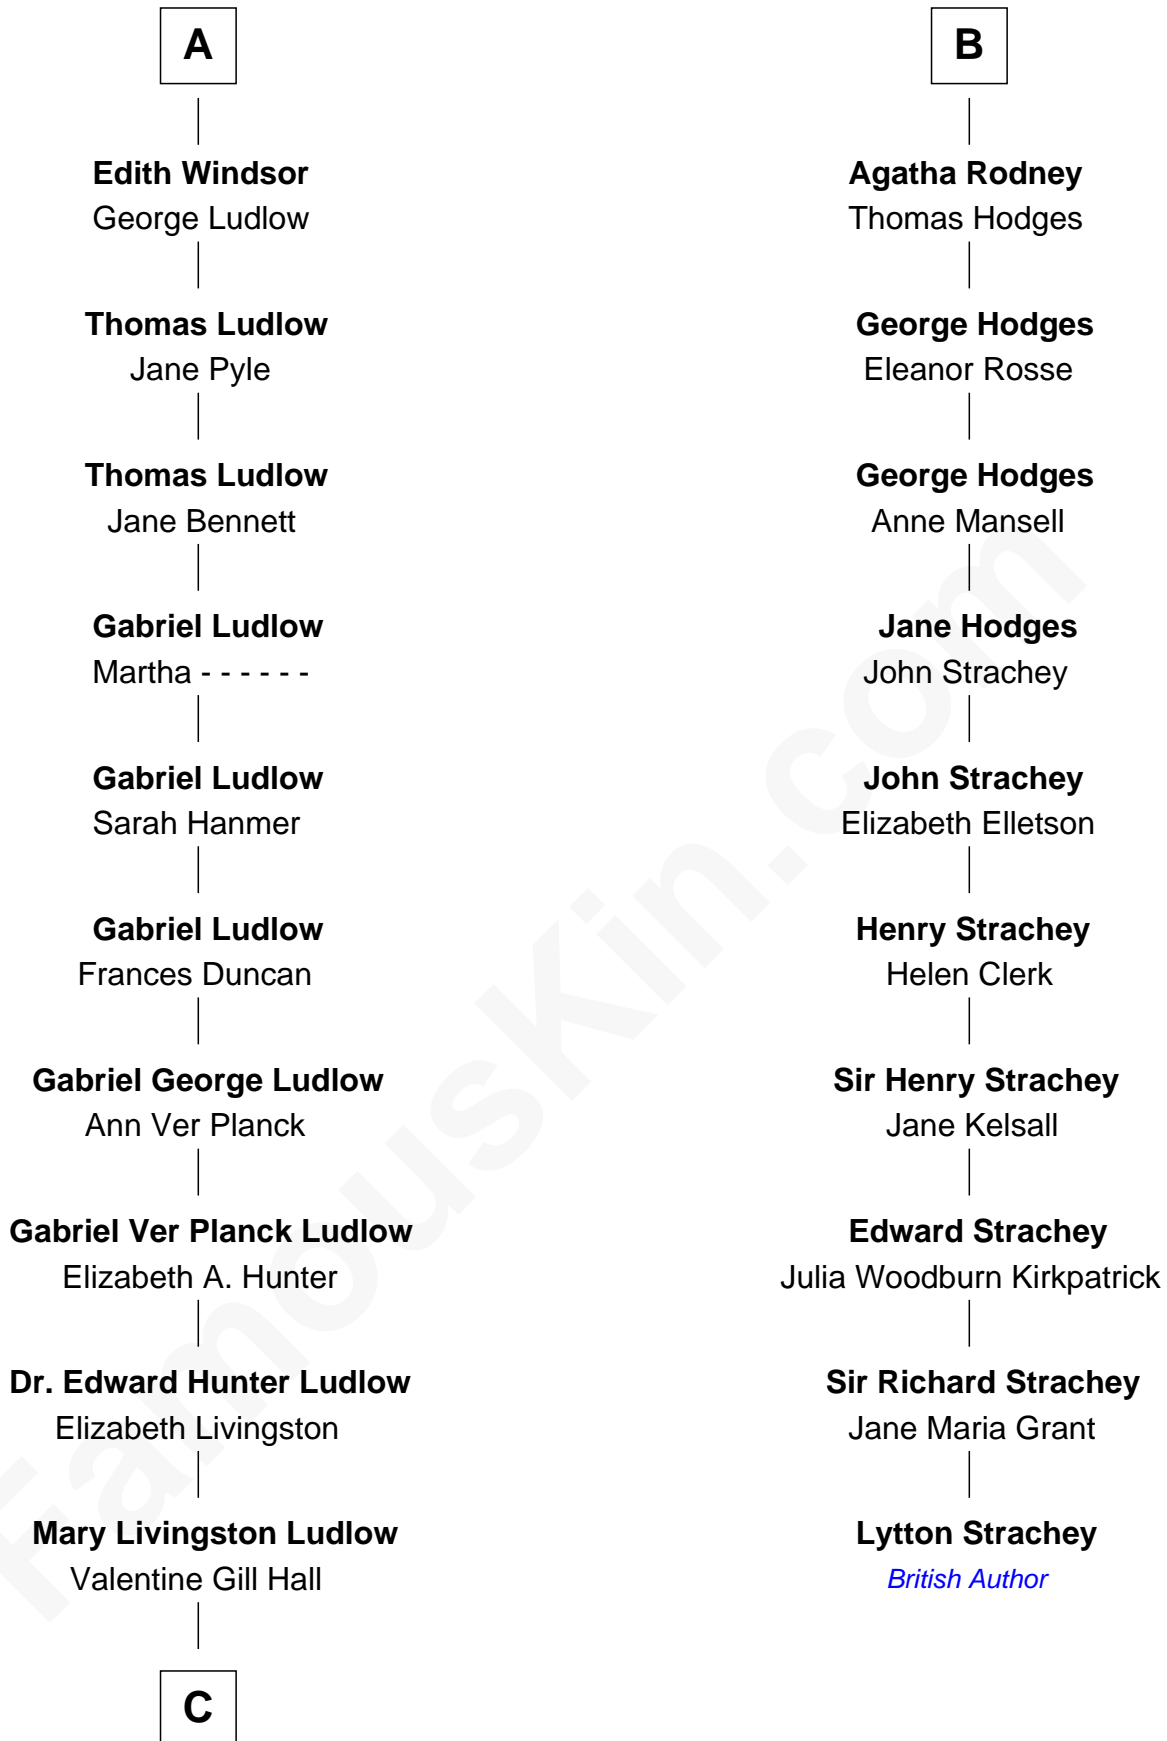

## Relationship Chart of

### Eleanor Roosevelt

*First Lady of President Franklin D. Roosevelt*

**16th cousin 2 times removed of**

### Lytton Strachey

*Author and Co-Founder of Bloomsbury Group*

**Sir Hugh de Courtenay**

Agnes de St. John

**C**

—  
**Anna Rebecca Hall**

Elliott Roosevelt

—  
**Eleanor Roosevelt**

*First Lady of Franklin Roosevelt*

FamousKin.com