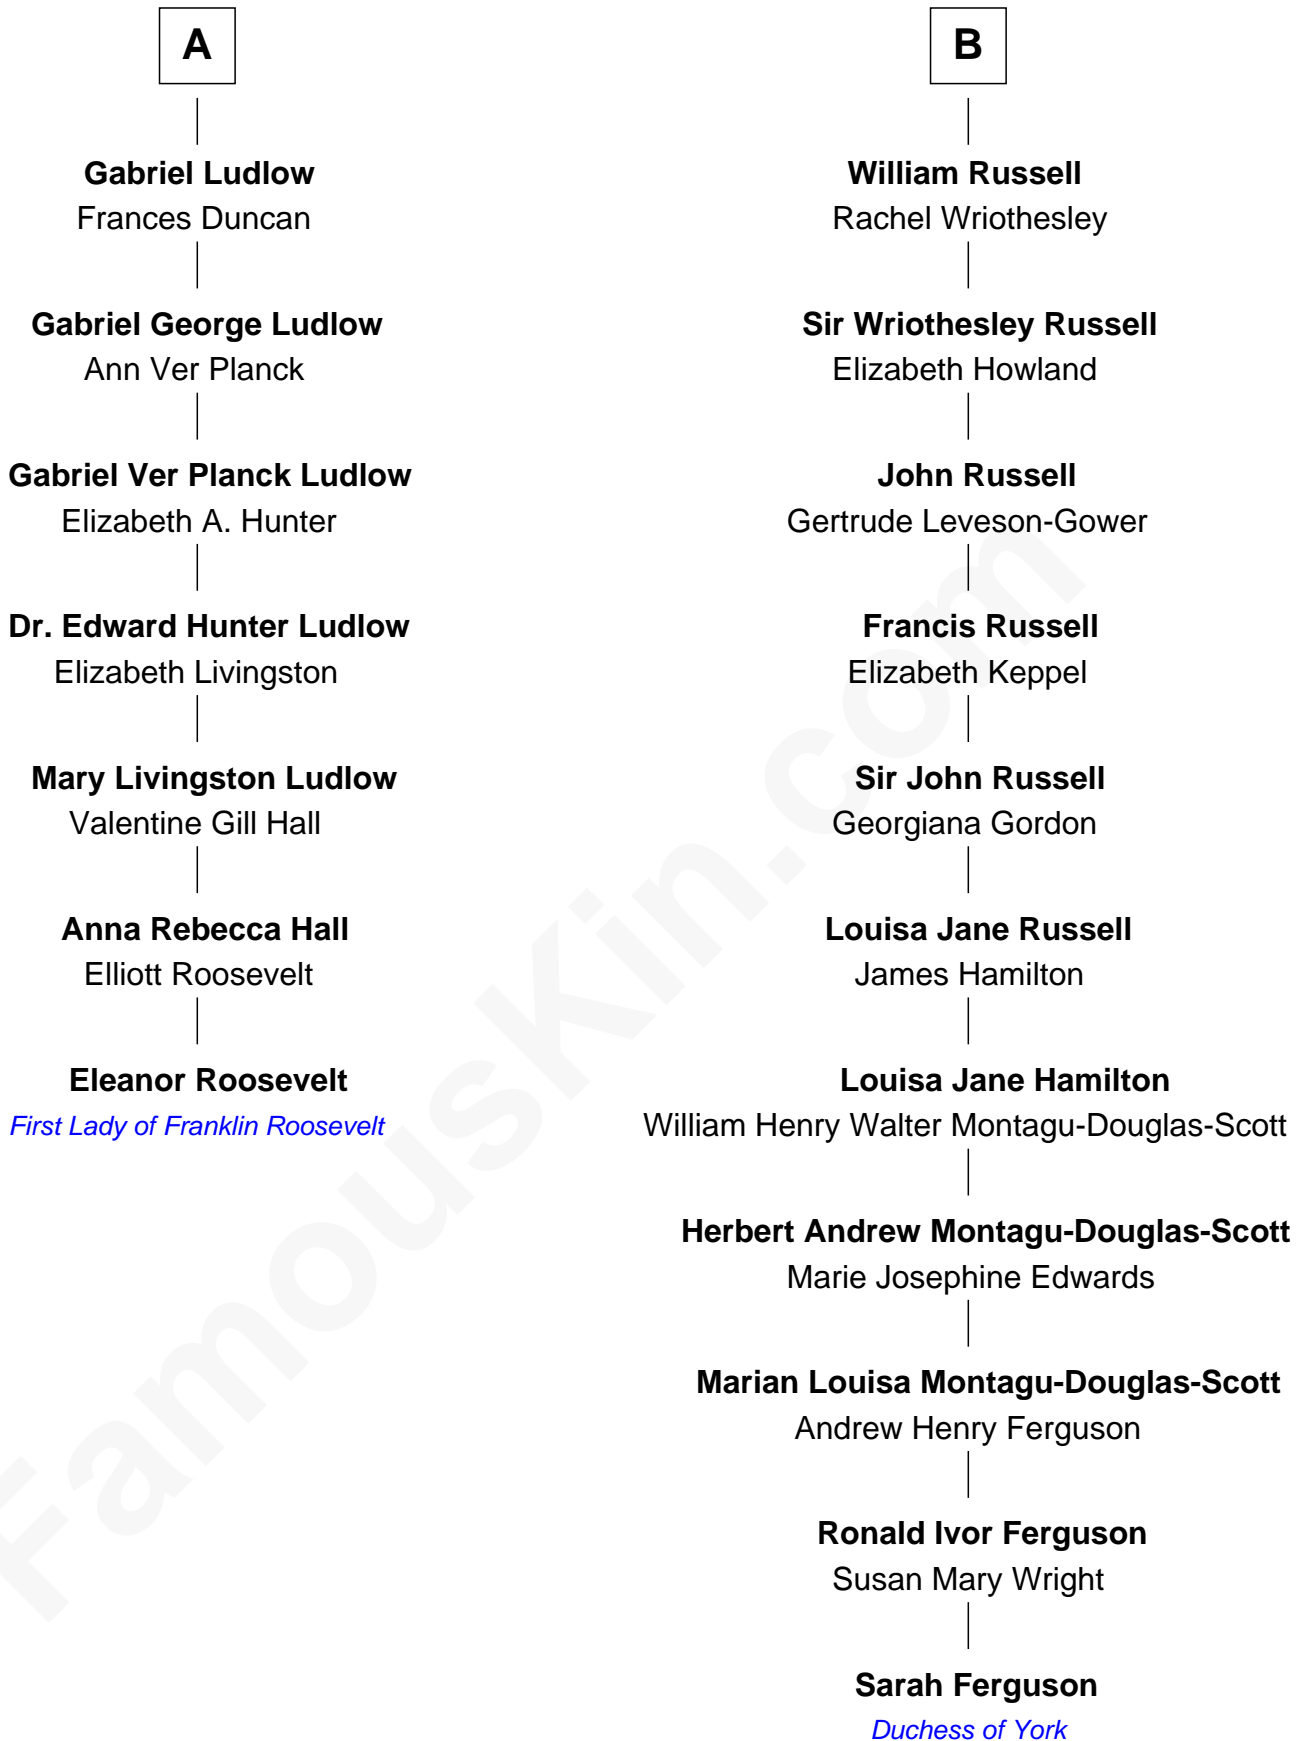

FamousKin.com

Relationship Chart of

Eleanor Roosevelt

First Lady of President Franklin D. Roosevelt

13th cousin 4 times removed of

Sarah Ferguson
Duchess of York

John Andrews
Elizabeth Stratton

Sarah Ferguson photo by [Norbert Aepli](#) (CC BY 3.0)