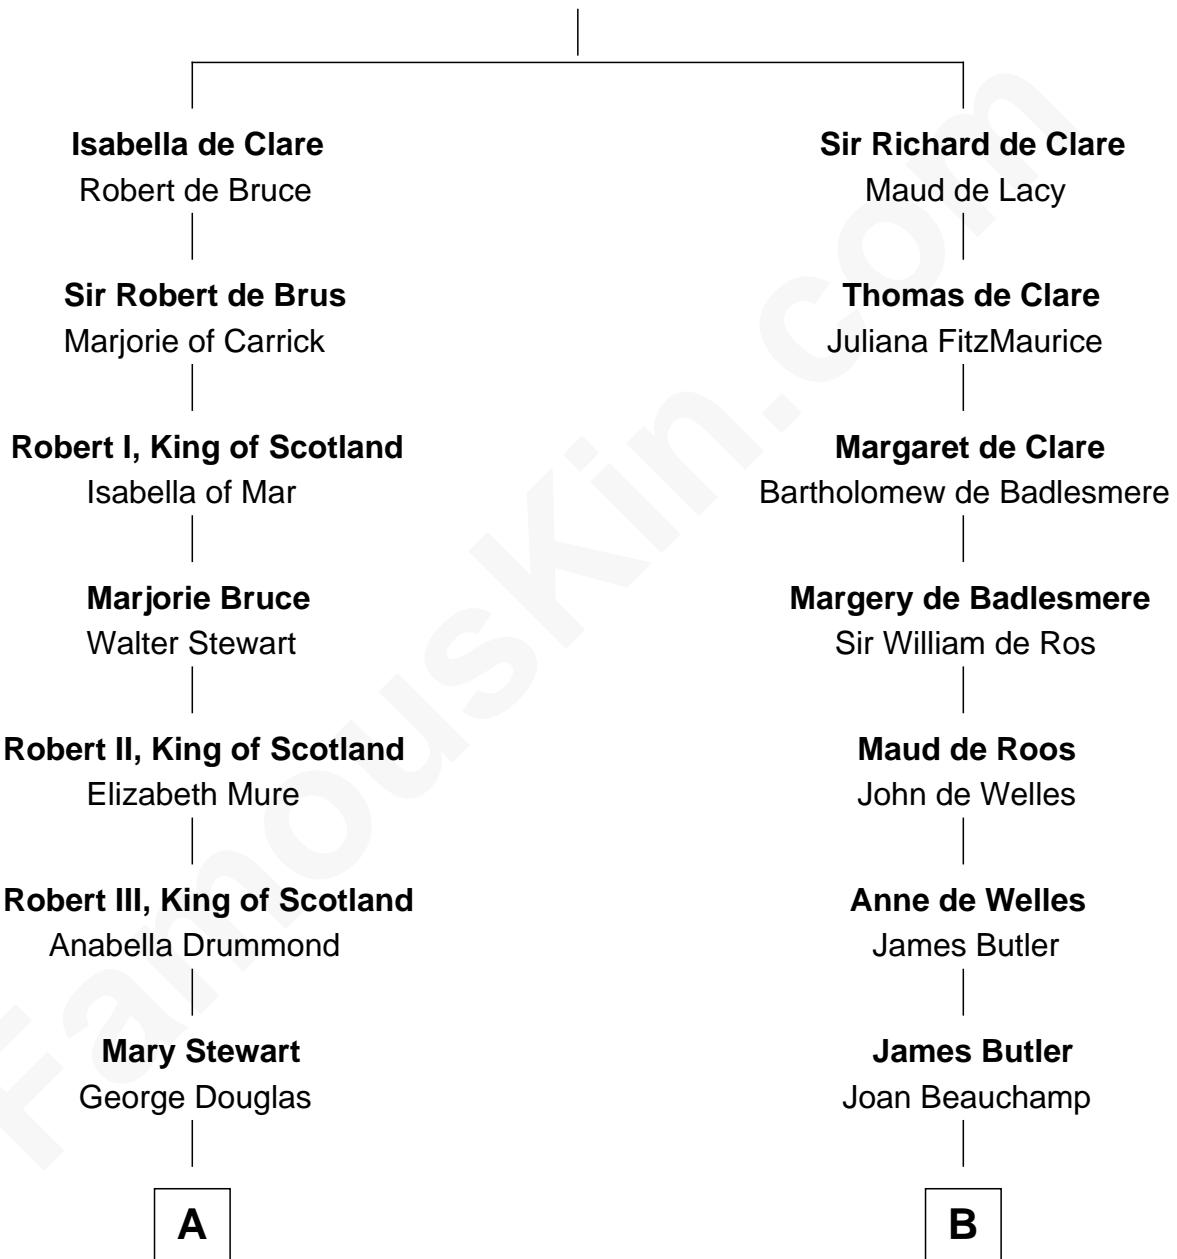

FamousKin.com

Relationship Chart of

Eleanor Roosevelt

First Lady of President Franklin D. Roosevelt

21st cousin of

Joan Fontaine

Movie Actress

Gilbert de Clare

Isabel Marshal

C

Anne Irvine
James Bulloch

James Stephens Bulloch
Martha Stewart

Martha Bulloch
Theodore Roosevelt

Elliott Roosevelt
Anna Rebecca Hall

Eleanor Roosevelt
First Lady of Franklin Roosevelt

D