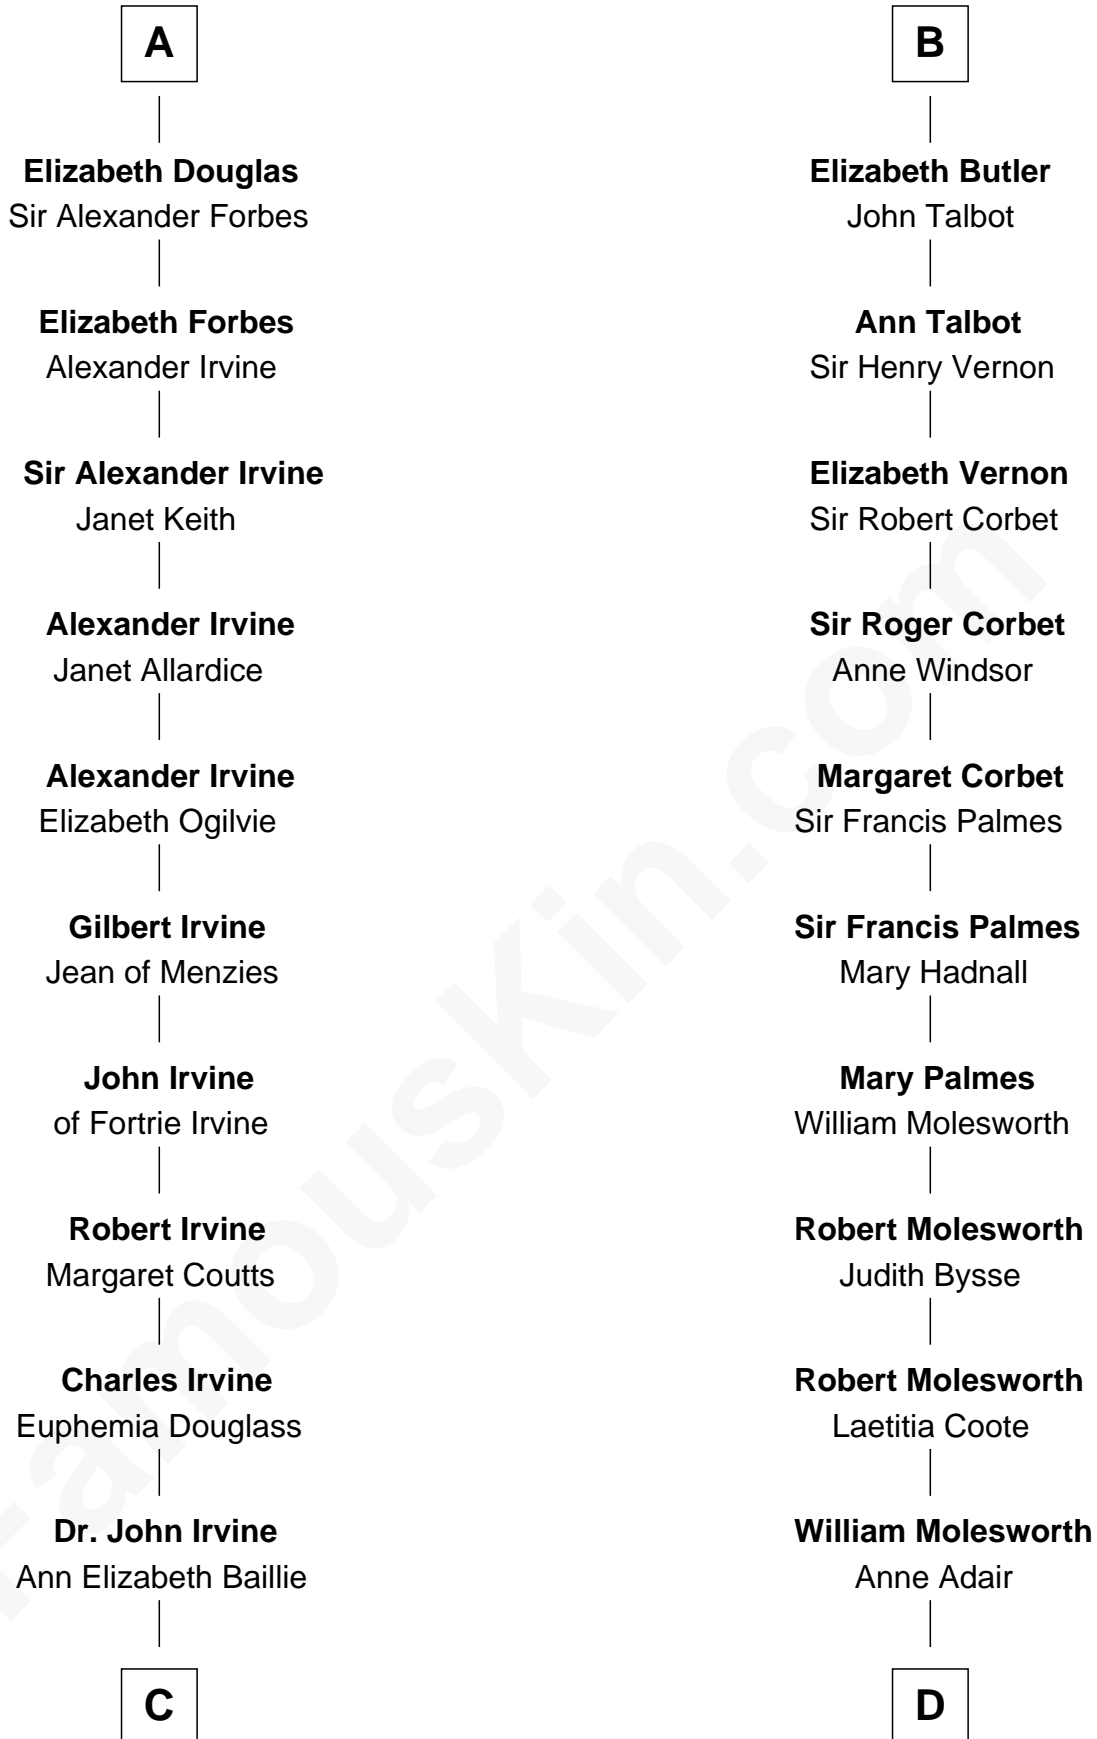

FamousKin.com

Relationship Chart of

Eleanor Roosevelt

First Lady of President Franklin D. Roosevelt

21st cousin of

Joan Fontaine

Movie Actress

Gilbert de Clare

Isabel Marshal

C

Anne Irvine
James Bulloch

James Stephens Bulloch
Martha Stewart

Martha Bulloch
Theodore Roosevelt

Elliott Roosevelt
Anna Rebecca Hall

Eleanor Roosevelt
First Lady of Franklin Roosevelt

D