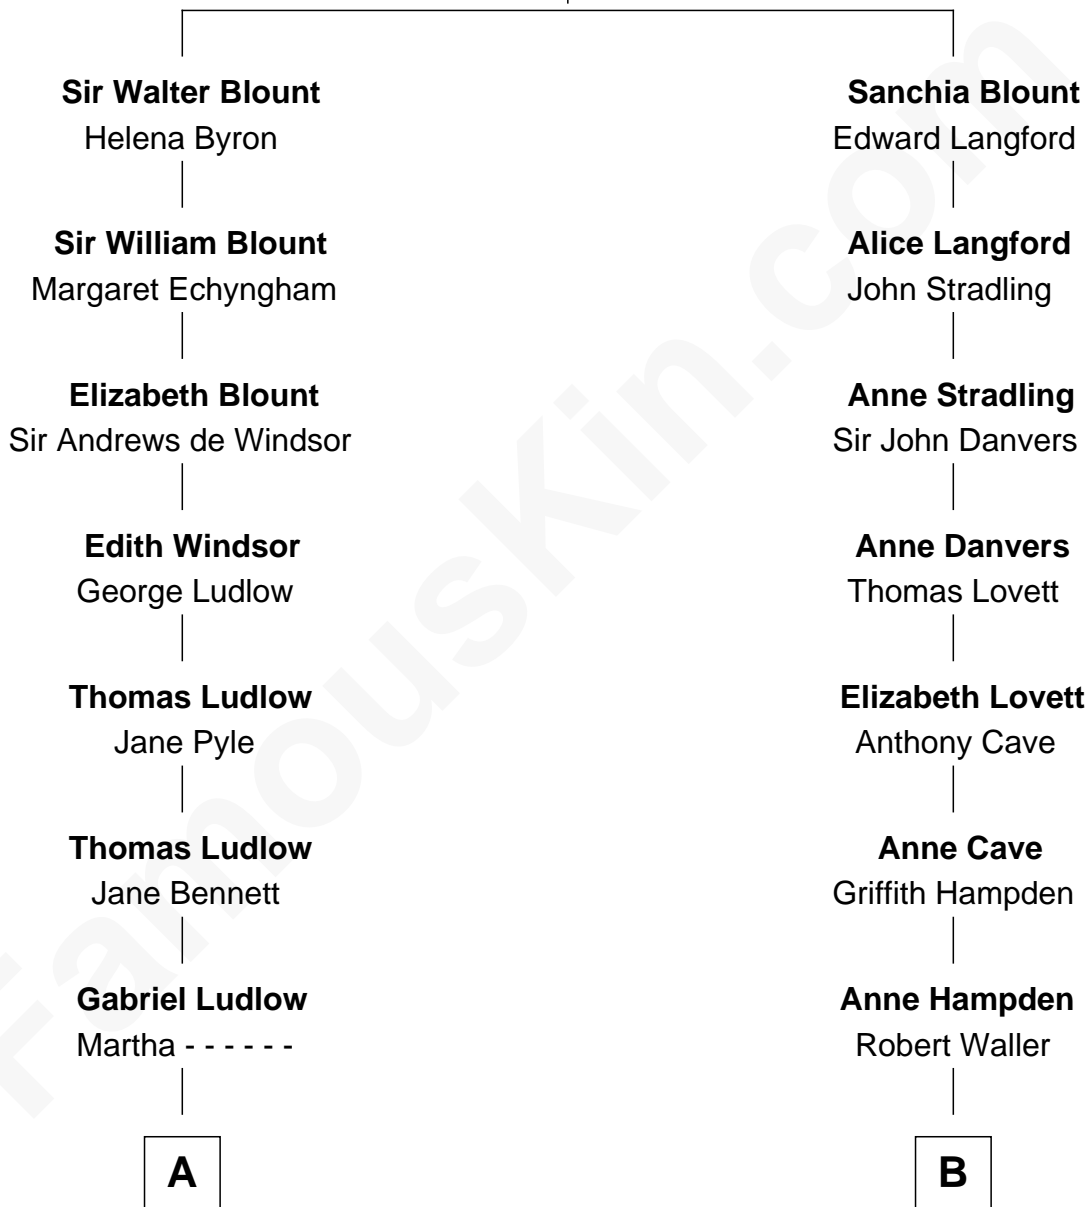

FamousKin.com

Relationship Chart of

Eleanor Roosevelt

First Lady of President Franklin D. Roosevelt

14th cousin of

Lt. Gen. James Brudenell

Leader of the "Charge of the Light Brigade"

Sir Thomas Blount
Margaret de Gresley

A

Gabriel Ludlow
Sarah Hanmer

Gabriel Ludlow
Frances Duncan

Gabriel George Ludlow
Ann Ver Planck

Gabriel Ver Planck Ludlow
Elizabeth A. Hunter

Dr. Edward Hunter Ludlow
Elizabeth Livingston

Mary Livingston Ludlow
Valentine Gill Hall

Anna Rebecca Hall
Elliott Roosevelt

Eleanor Roosevelt
First Lady of Franklin Roosevelt

B

Edmund Waller
Anne Banks

Anna Maria Waller
William Dormer

Anne Dormer
Henry Dunch

Elizabeth Dunch
Sir Cecil Bishopp

Sir Cecil Bishopp
Anne Boscawen