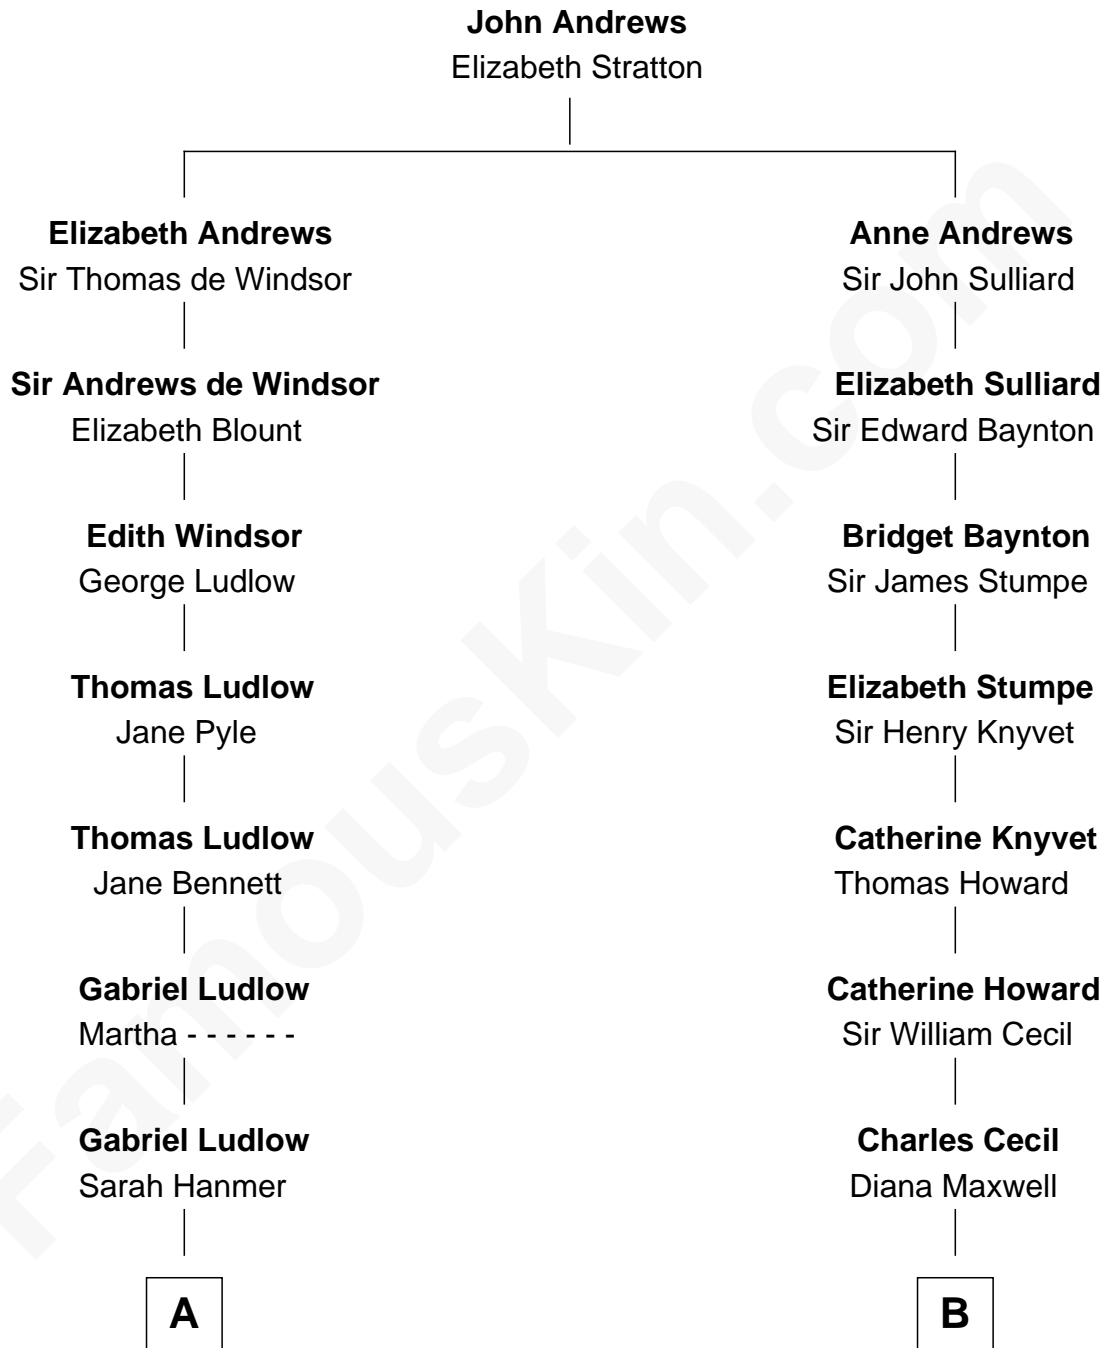

FamousKin.com

Relationship Chart of

Eleanor Roosevelt

First Lady of President Franklin D. Roosevelt

12th cousin 1 time removed of

Lt. Gen. James Brudenell

Leader of the "Charge of the Light Brigade"