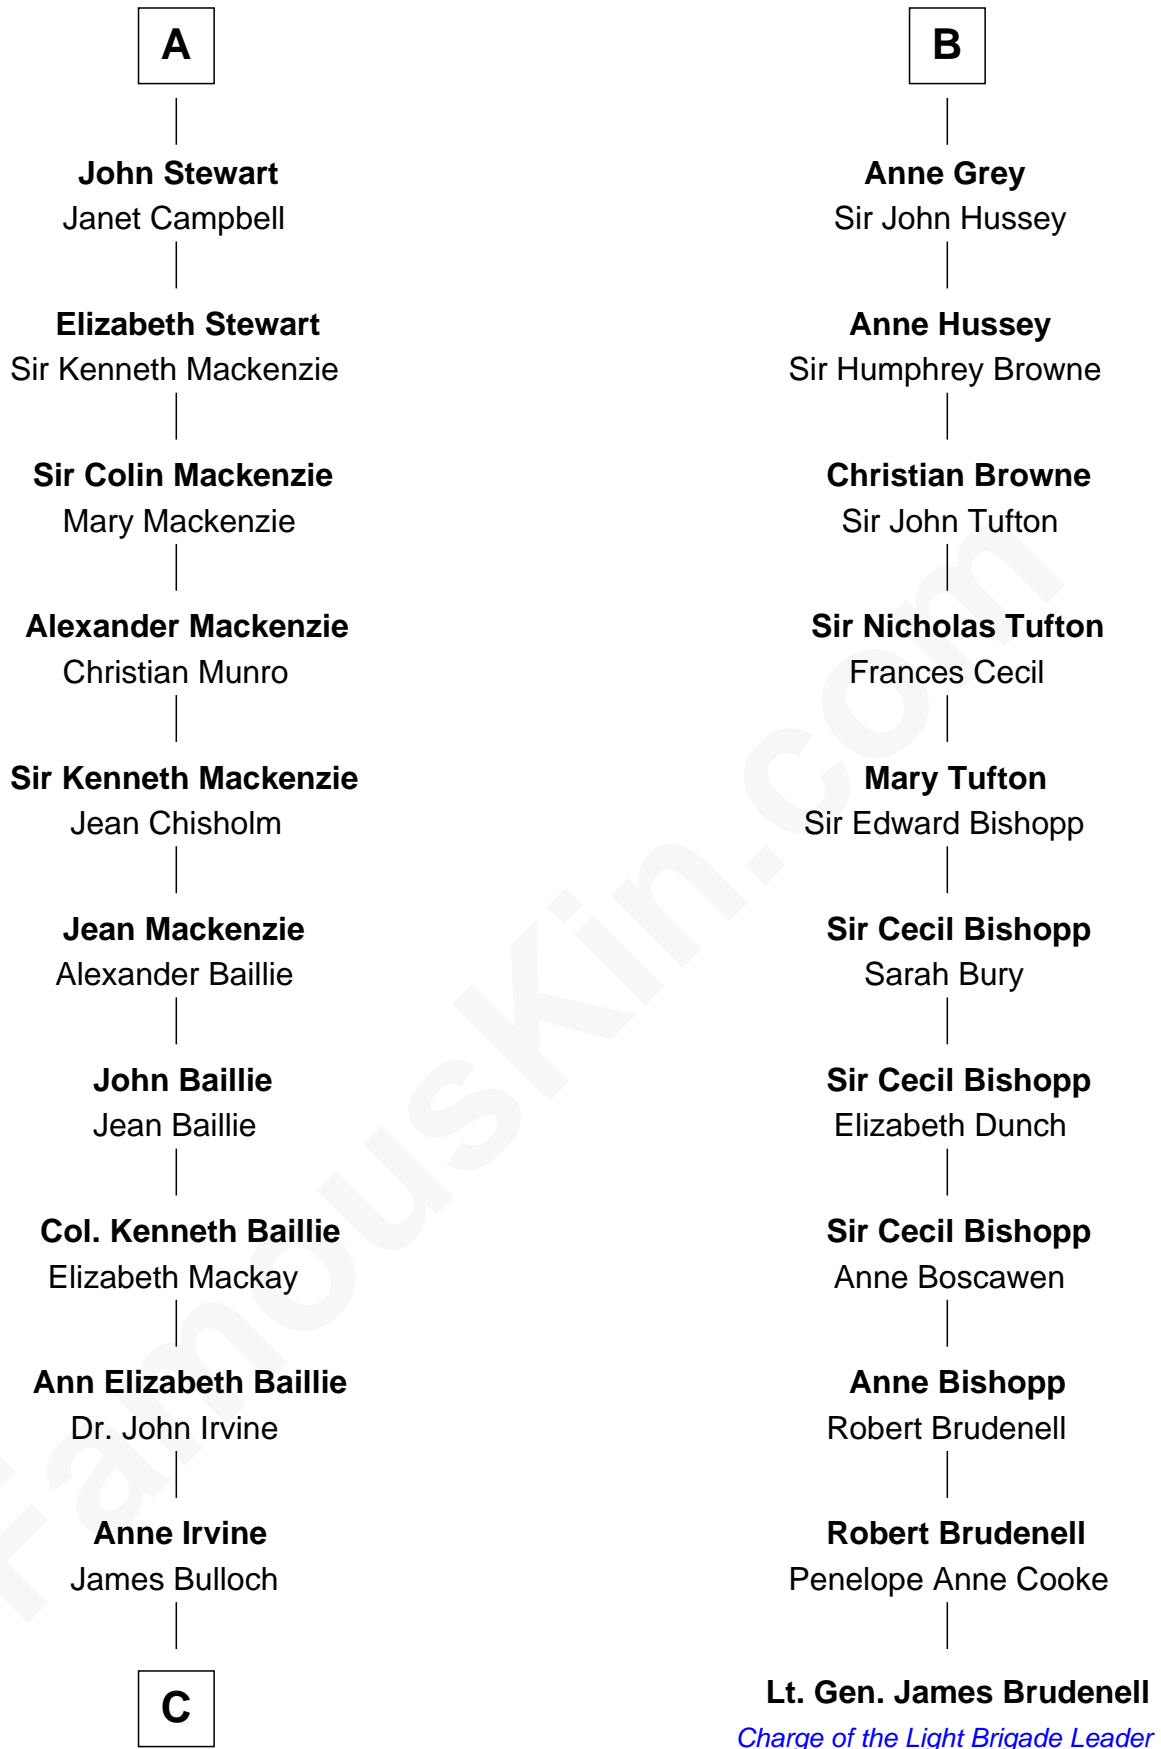

FamousKin.com

Relationship Chart of

Eleanor Roosevelt

First Lady of President Franklin D. Roosevelt

17th cousin 3 times removed of

Lt. Gen. James Brudenell

Leader of the "Charge of the Light Brigade"

William Samlesbury

C

James Stephens Bulloch

Martha Stewart

Martha Bulloch

Theodore Roosevelt

Elliott Roosevelt

Anna Rebecca Hall

Eleanor Roosevelt

First Lady of Franklin Roosevelt

FamousKin.com