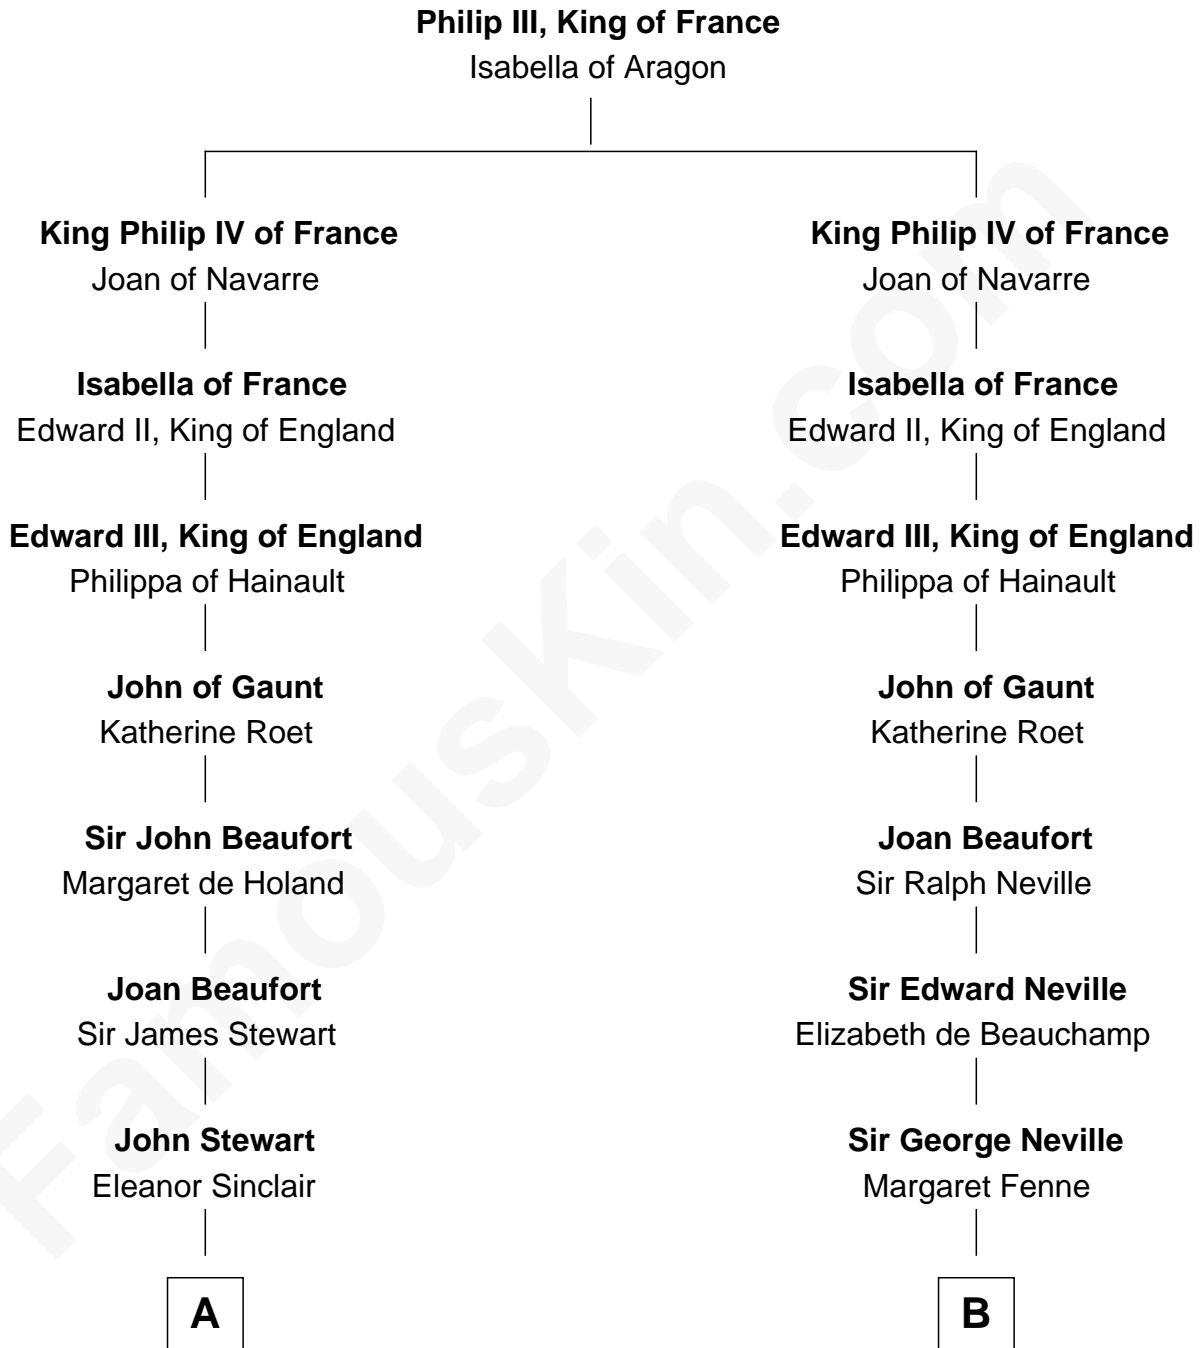

FamousKin.com

Relationship Chart of Eleanor Roosevelt

First Lady of President Franklin D. Roosevelt

17th cousin 3 times removed of

Lt. Gen. James Brudenell

Leader of the "Charge of the Light Brigade"

C

James Stephens Bulloch

Martha Stewart

Martha Bulloch

Theodore Roosevelt

Elliott Roosevelt

Anna Rebecca Hall

Eleanor Roosevelt

First Lady of Franklin Roosevelt

FamousKin.com