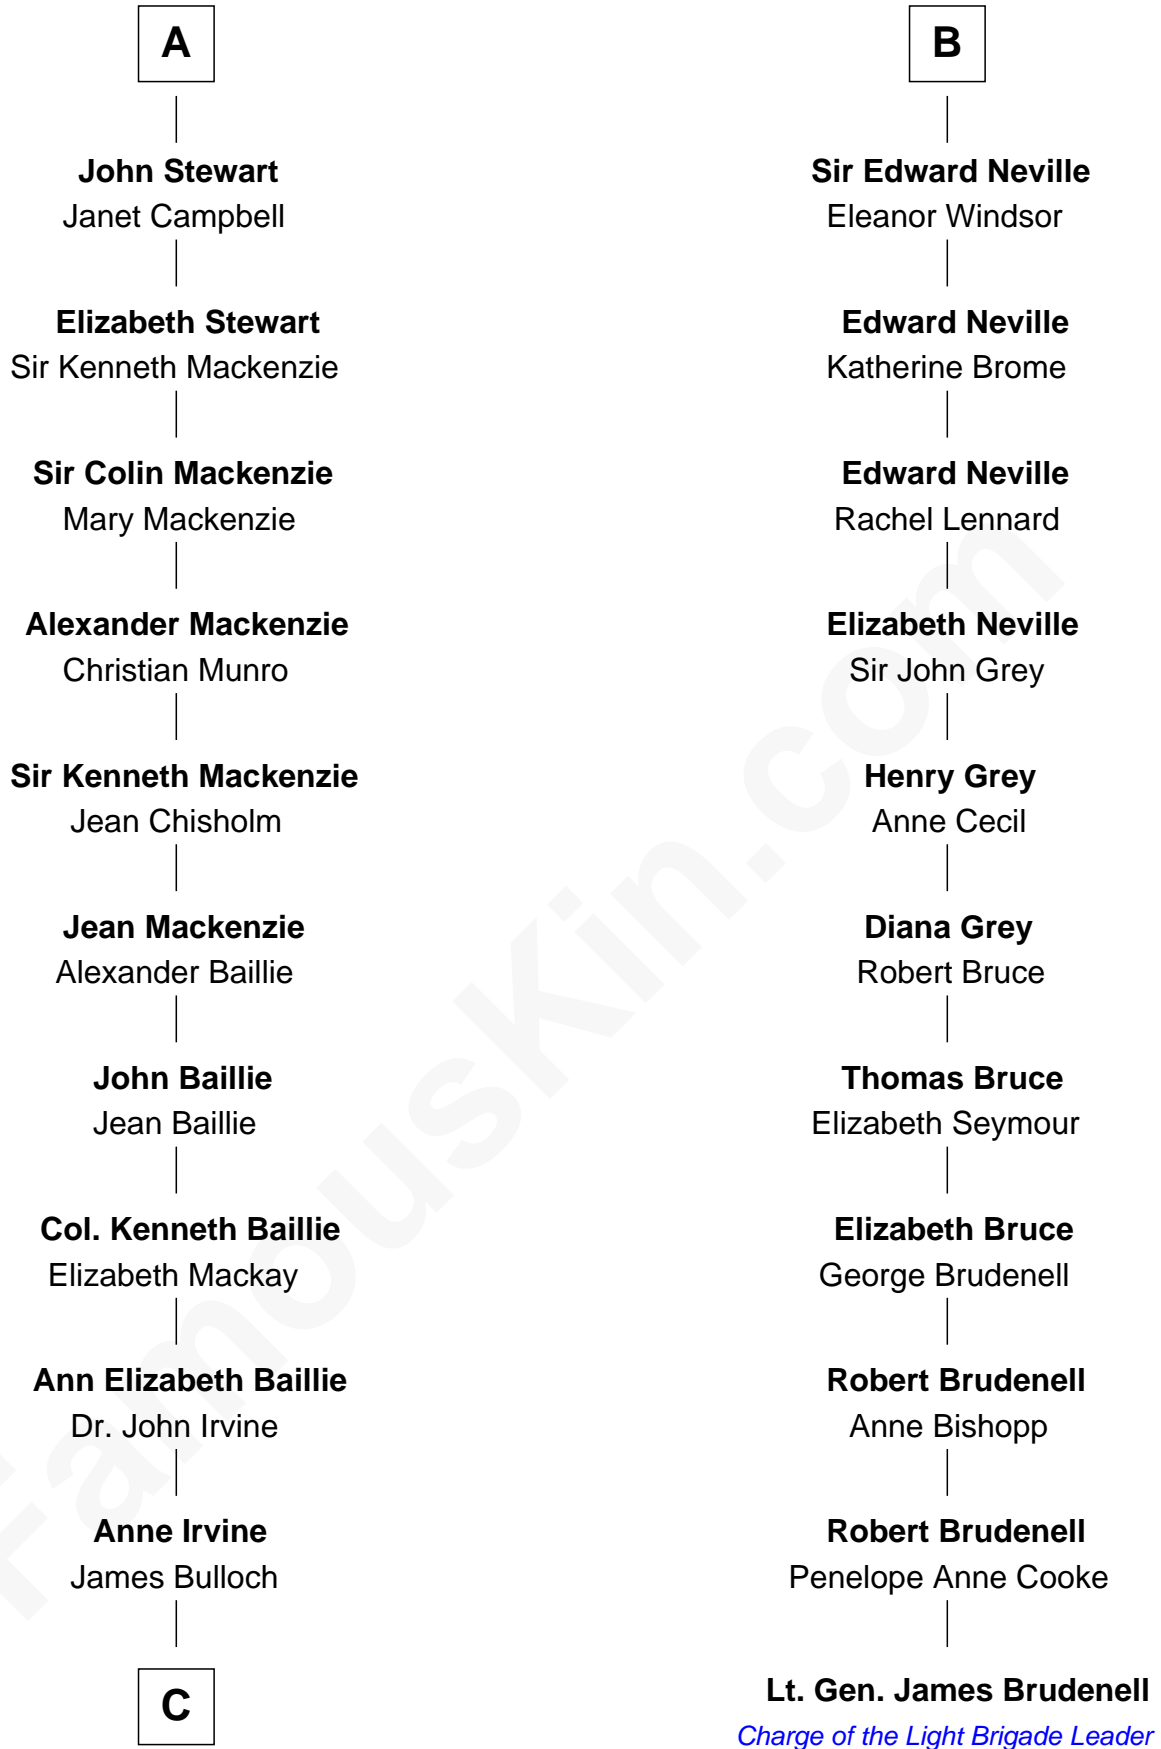

FamousKin.com

Relationship Chart of Eleanor Roosevelt

First Lady of President Franklin D. Roosevelt

17th cousin 3 times removed of

Lt. Gen. James Brudenell

Leader of the "Charge of the Light Brigade"

C

James Stephens Bulloch

Martha Stewart

Martha Bulloch

Theodore Roosevelt

Elliott Roosevelt

Anna Rebecca Hall

Eleanor Roosevelt

First Lady of Franklin Roosevelt

FamousKin.com