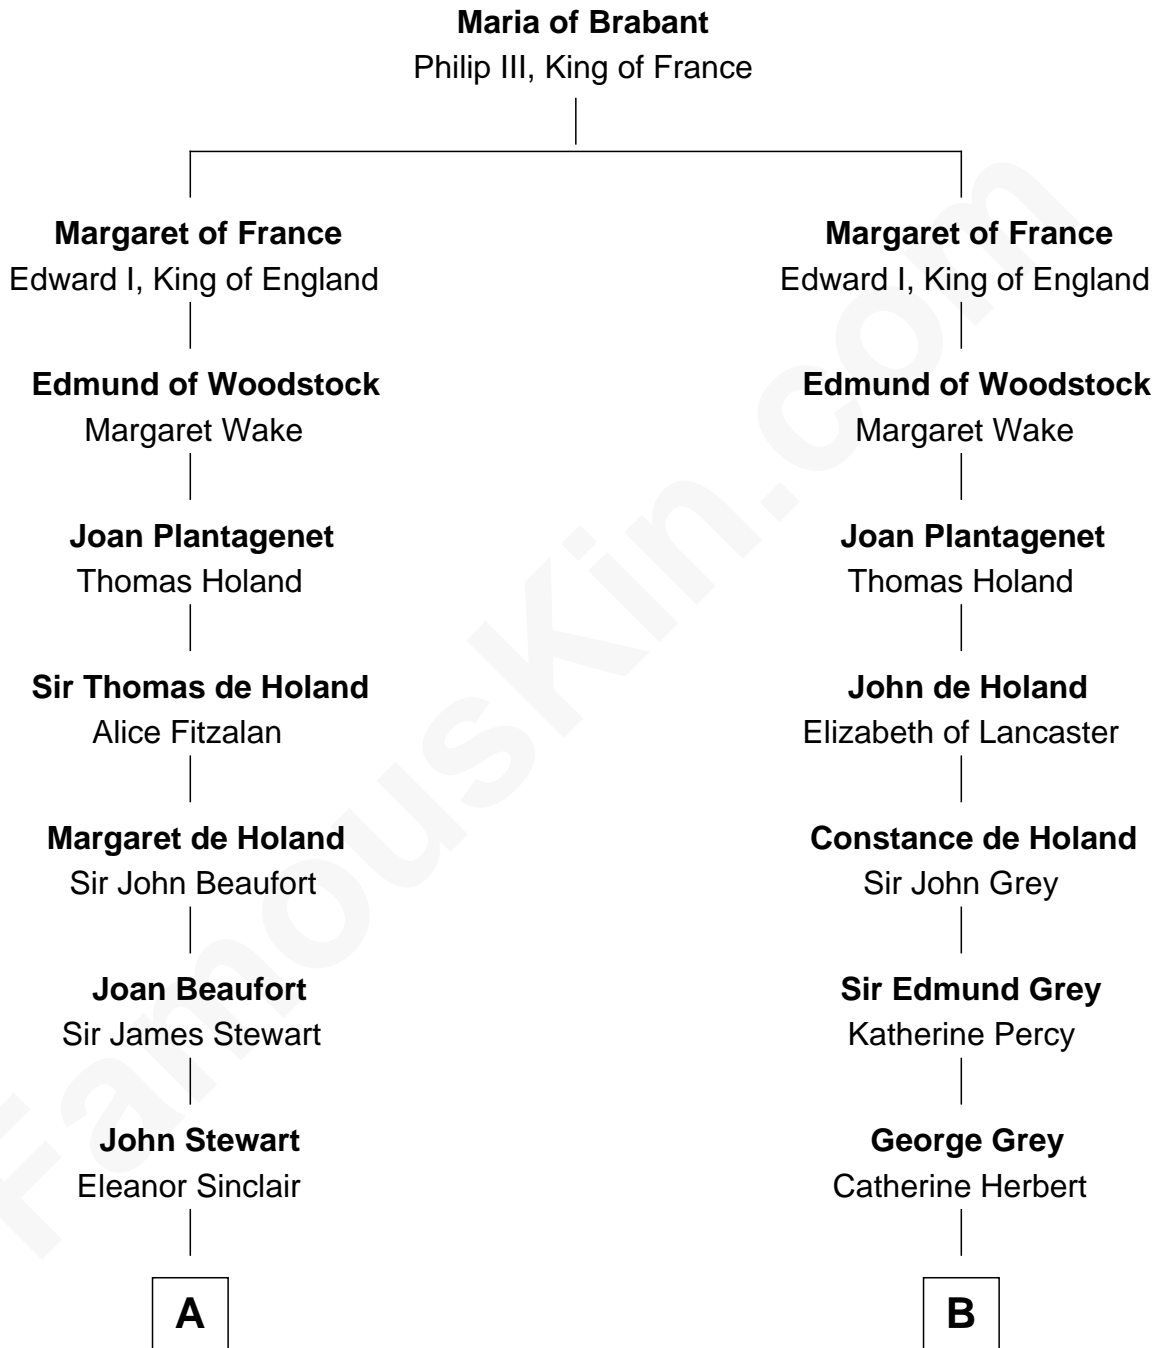

FamousKin.com

Relationship Chart of

Eleanor Roosevelt

First Lady of President Franklin D. Roosevelt

17th cousin 3 times removed of

Lt. Gen. James Brudenell

Leader of the "Charge of the Light Brigade"

C

James Stephens Bulloch

Martha Stewart

Martha Bulloch

Theodore Roosevelt

Elliott Roosevelt

Anna Rebecca Hall

Eleanor Roosevelt

First Lady of Franklin Roosevelt