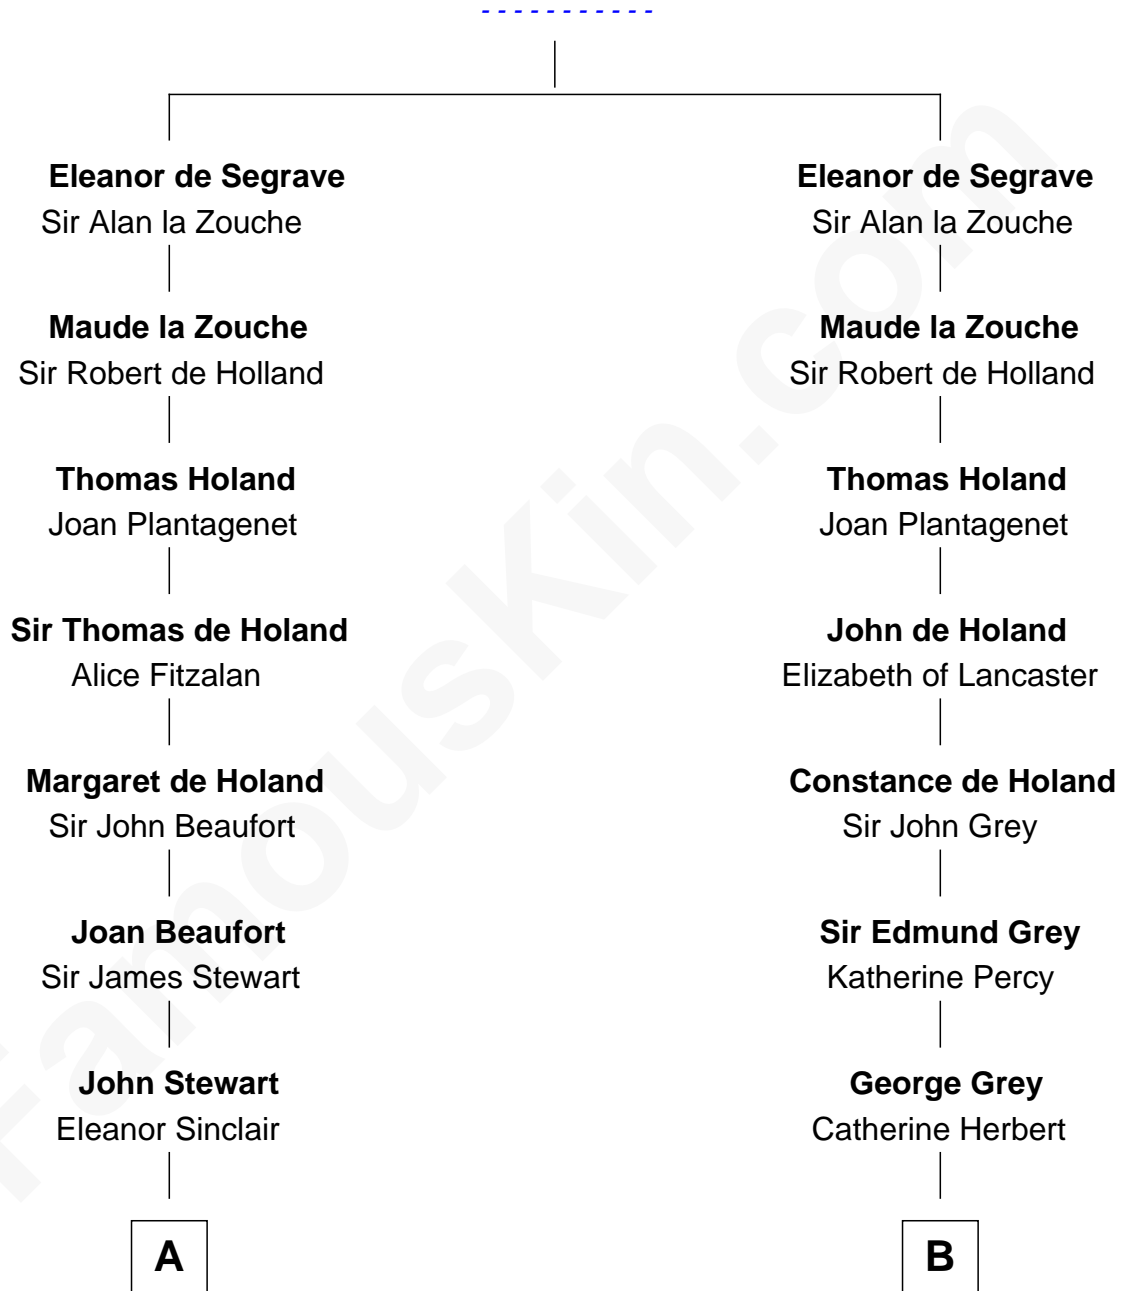

## Relationship Chart of

### Eleanor Roosevelt

*First Lady of President Franklin D. Roosevelt*

17th cousin 3 times removed of

### Lt. Gen. James Brudenell

*Leader of the "Charge of the Light Brigade"*

Nicholas de Segrave

**C**

James Stephens Bulloch

Martha Stewart

Martha Bulloch

Theodore Roosevelt