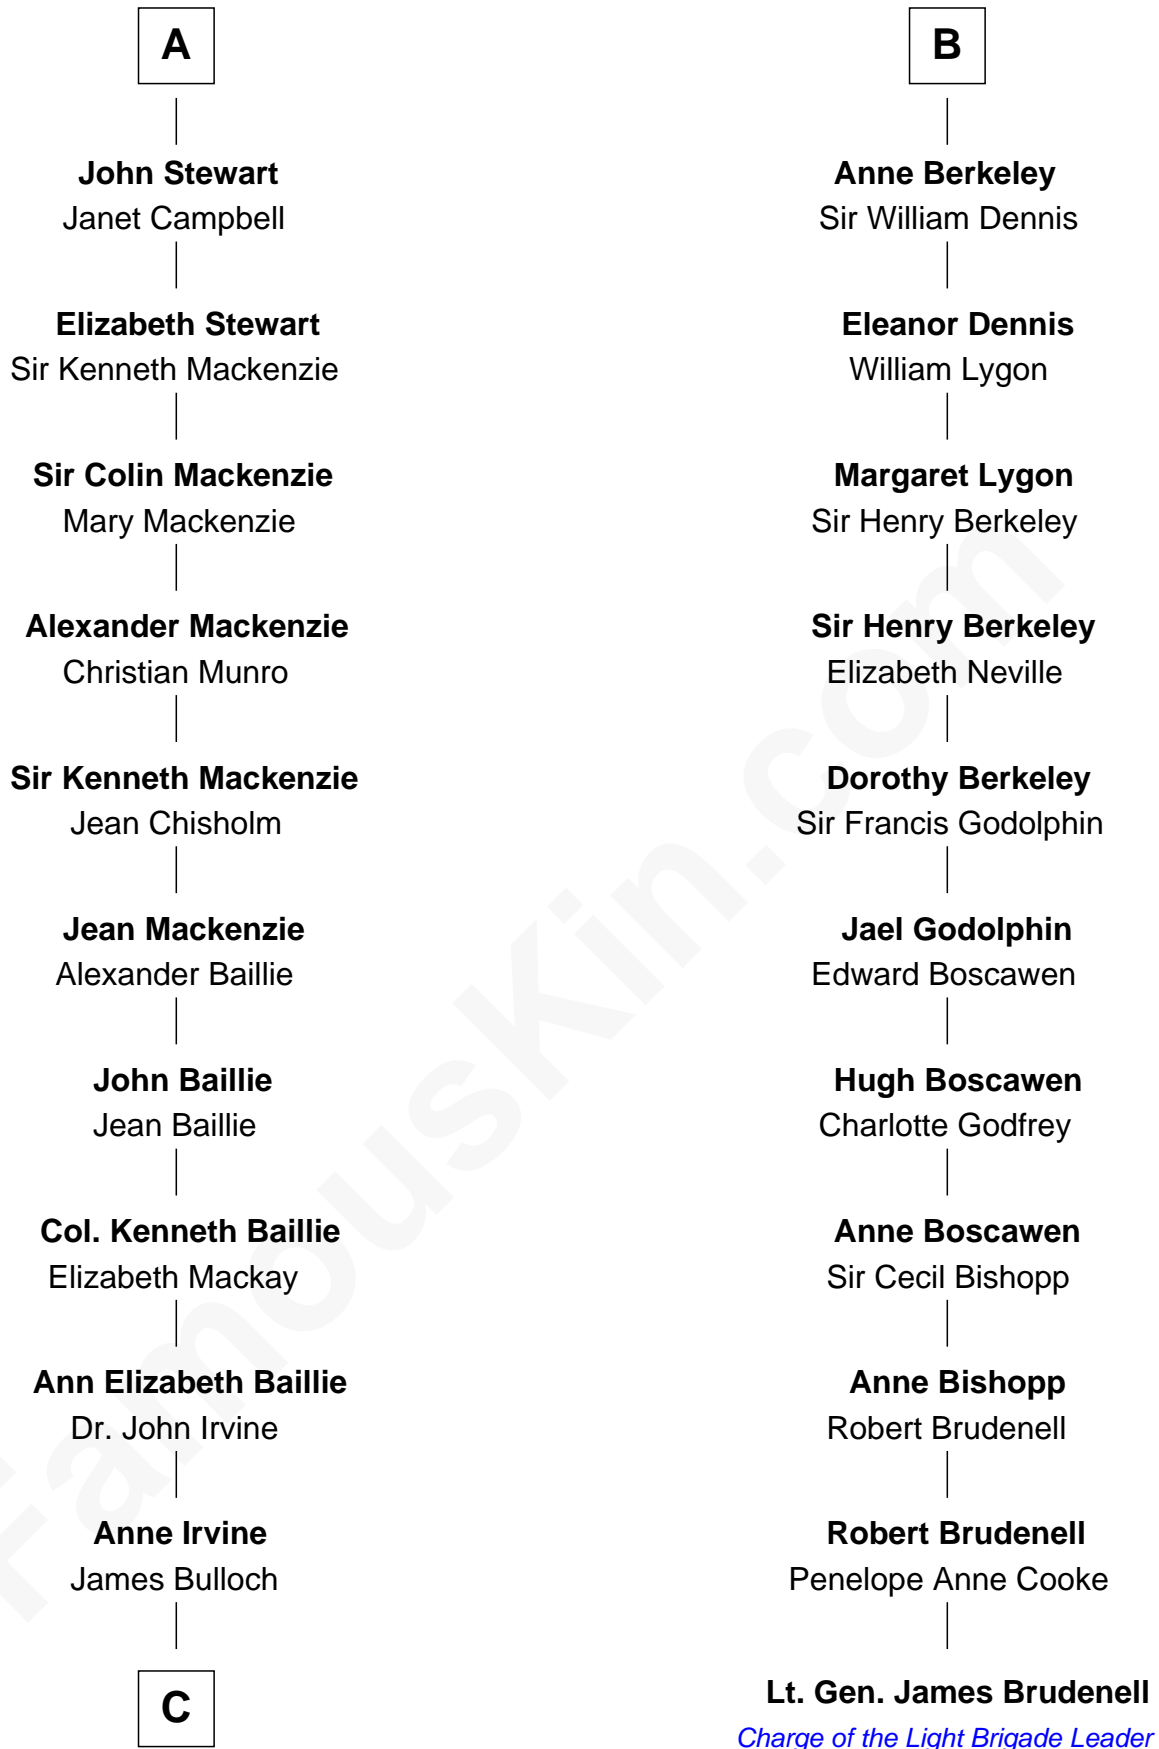

## Relationship Chart of

### Eleanor Roosevelt

*First Lady of President Franklin D. Roosevelt*

17th cousin 3 times removed of

### Lt. Gen. James Brudenell

*Leader of the "Charge of the Light Brigade"*

**C**

James Stephens Bulloch

Martha Stewart

Martha Bulloch

Theodore Roosevelt

Elliott Roosevelt

Anna Rebecca Hall

Eleanor Roosevelt

*First Lady of Franklin Roosevelt*

FamousKin.com