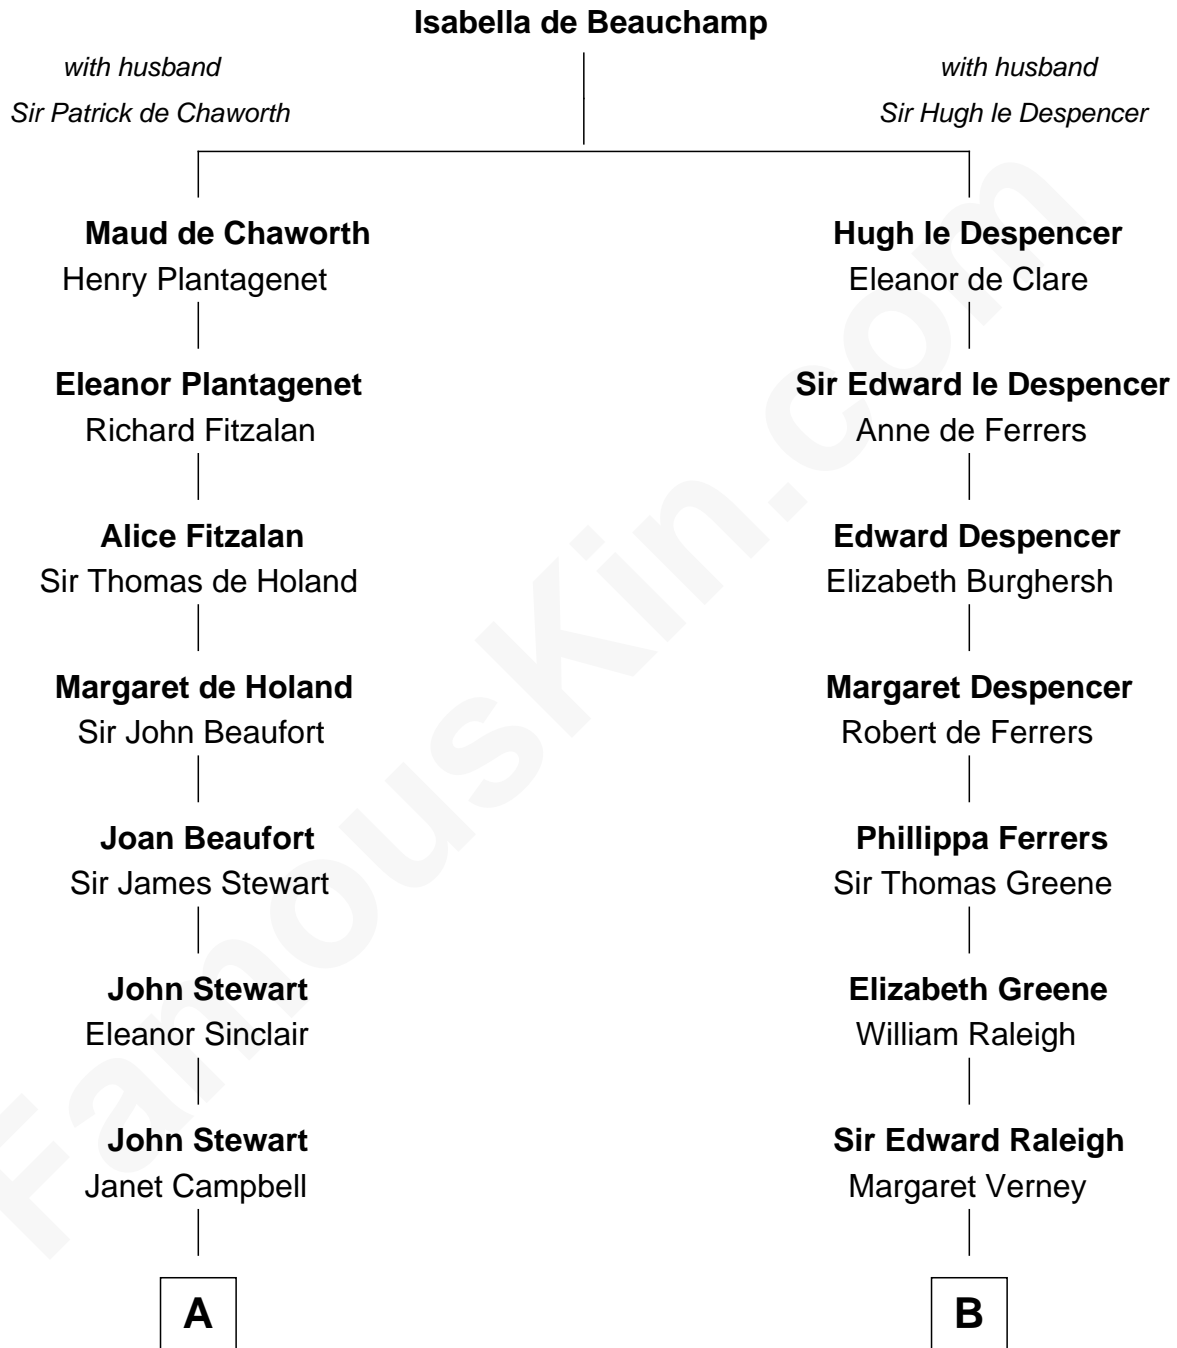

## Relationship Chart of

### Eleanor Roosevelt

*First Lady of President Franklin D. Roosevelt*

13th cousin 6 times removed of

### Jonathan Swift

*Author of Gulliver's Travels*

**C**

—  
**Martha Bulloch**  
Theodore Roosevelt

—  
**Elliott Roosevelt**  
Anna Rebecca Hall

—  
**Eleanor Roosevelt**  
*First Lady of Franklin Roosevelt*