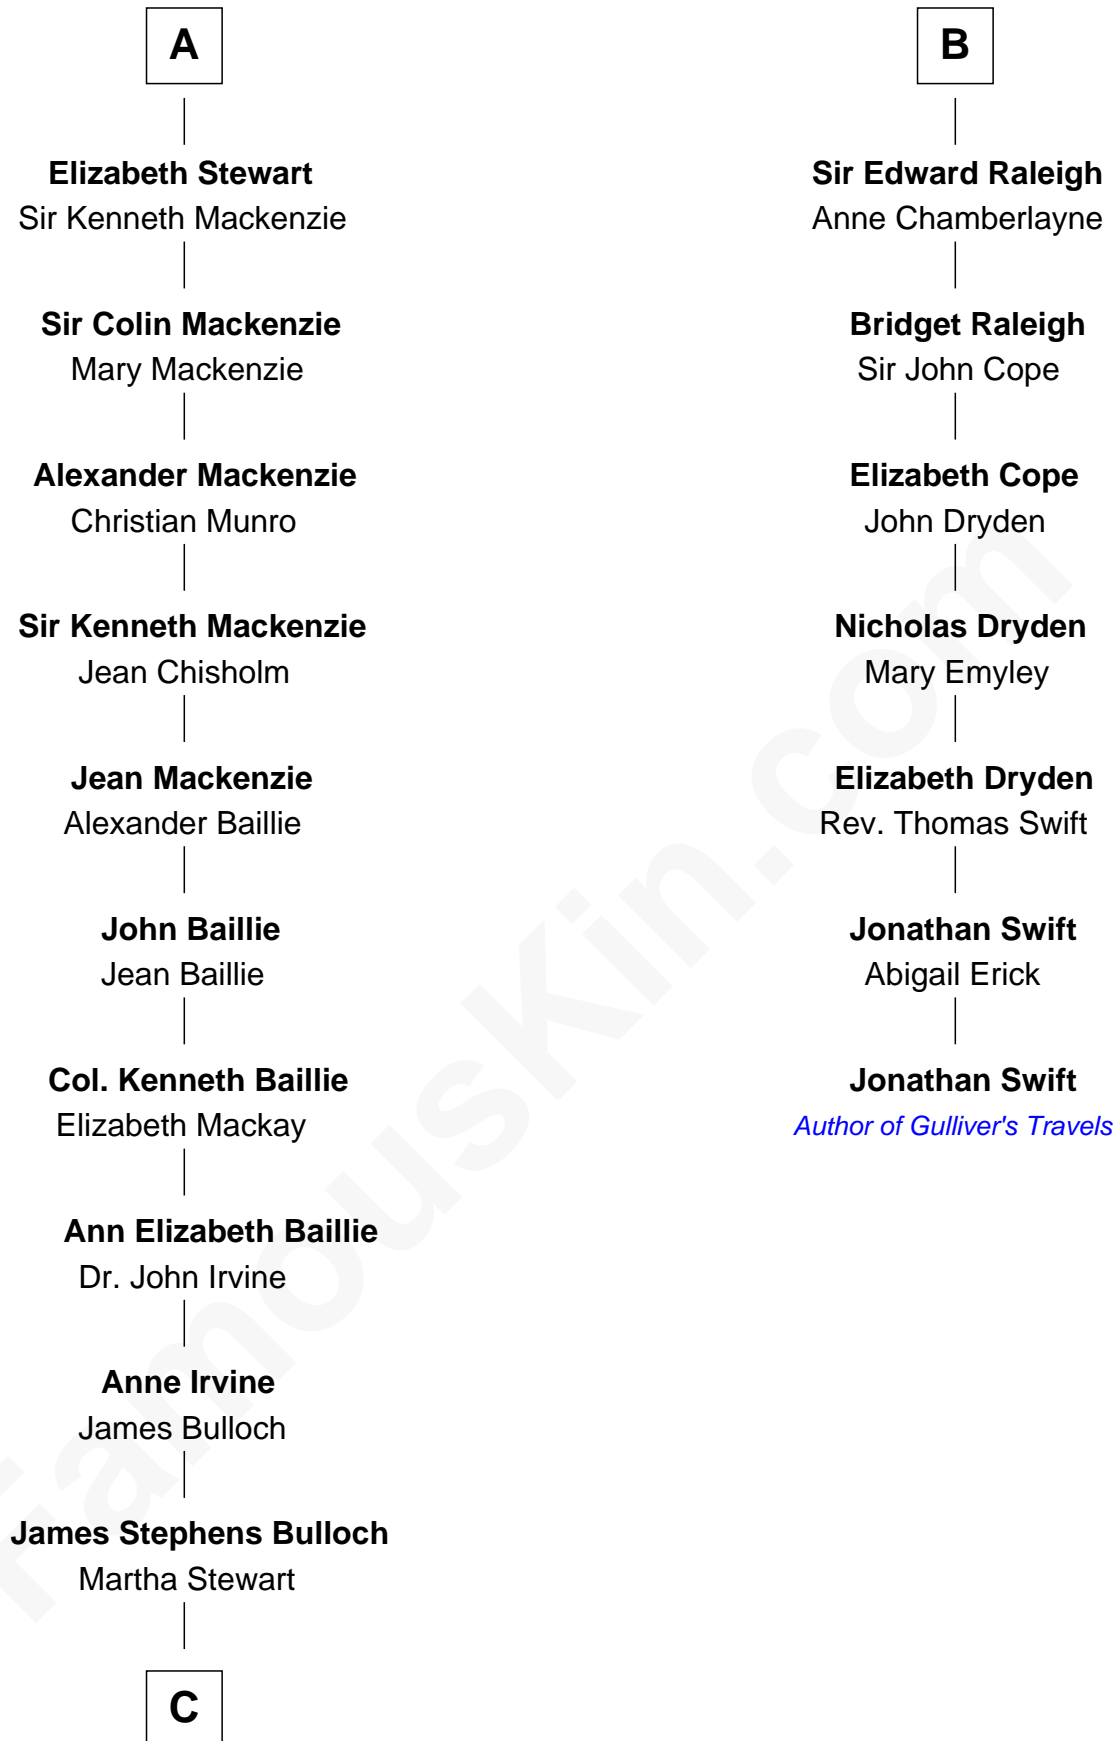

## Relationship Chart of

### Eleanor Roosevelt

*First Lady of President Franklin D. Roosevelt*

13th cousin 6 times removed of

### Jonathan Swift

*Author of Gulliver's Travels*

**C**

—  
**Martha Bulloch**  
Theodore Roosevelt

—  
**Elliott Roosevelt**  
Anna Rebecca Hall

—  
**Eleanor Roosevelt**  
*First Lady of Franklin Roosevelt*