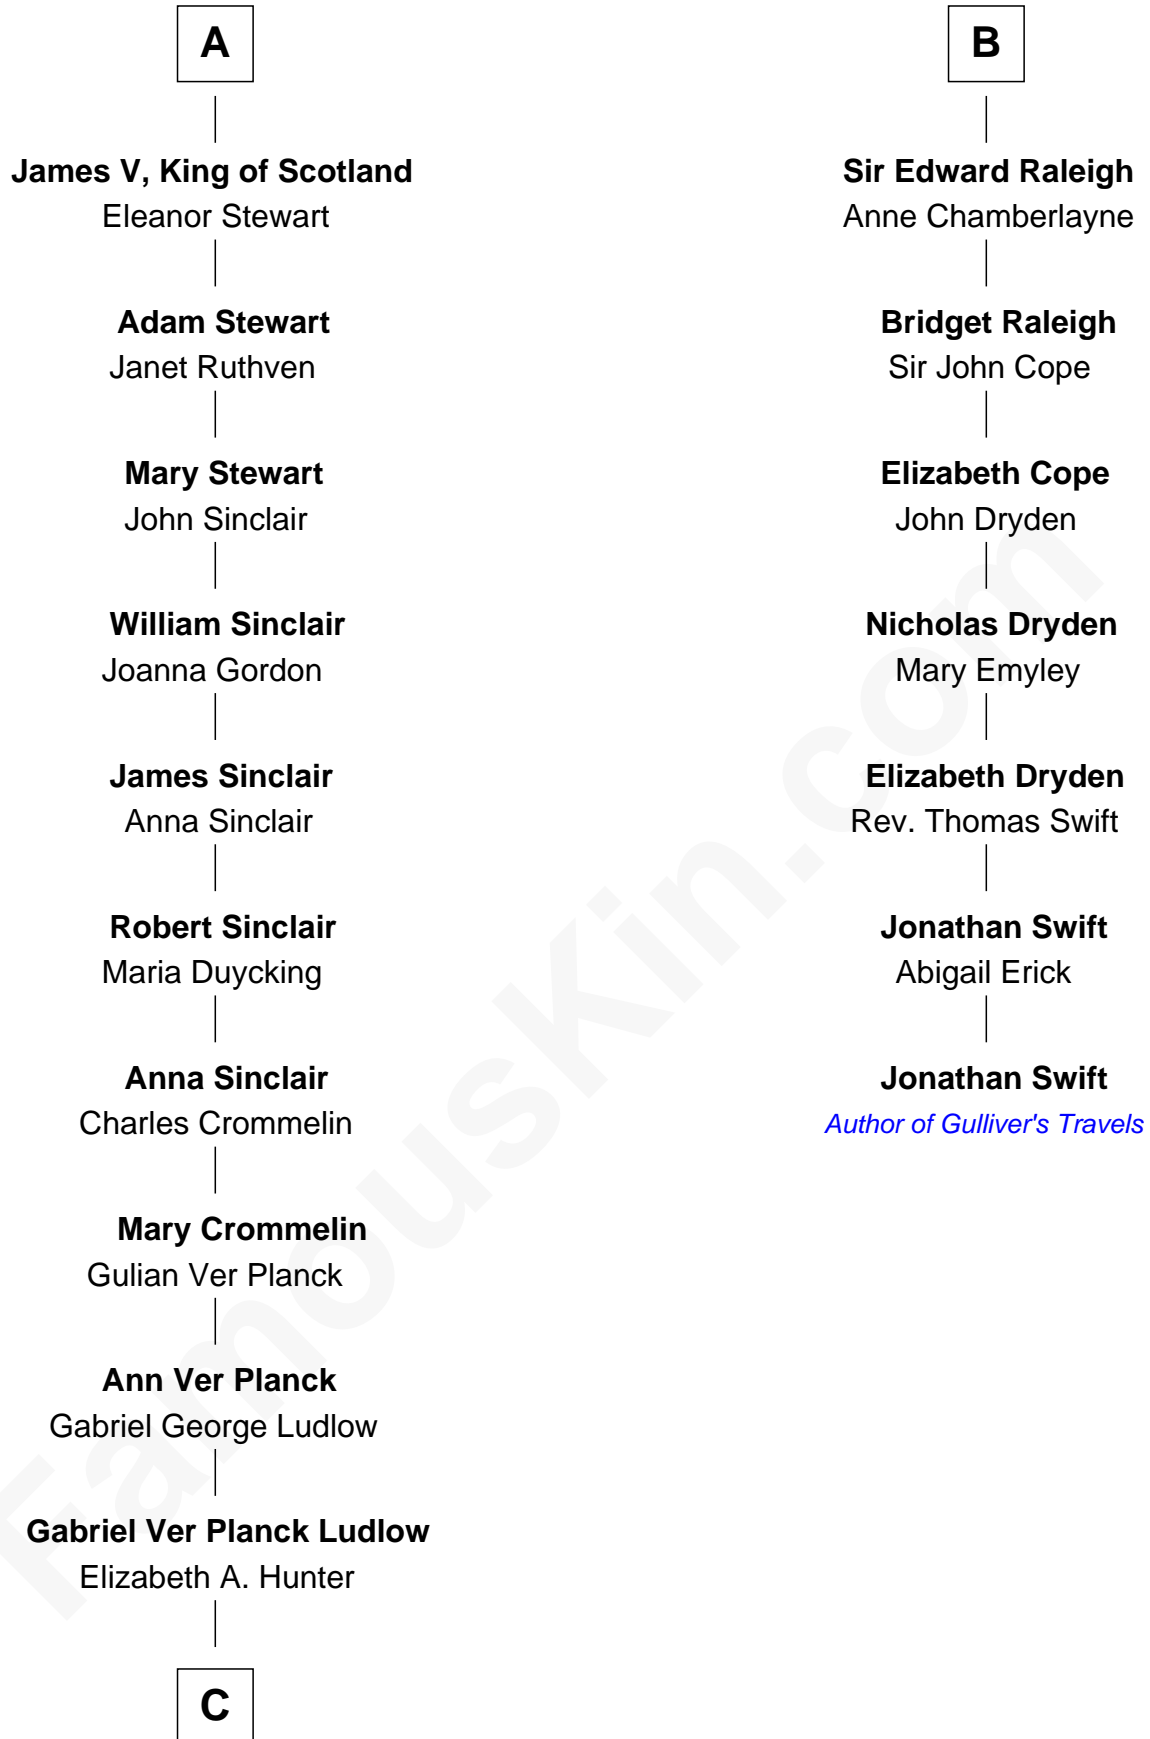

FamousKin.com

Relationship Chart of

Eleanor Roosevelt

First Lady of President Franklin D. Roosevelt

13th cousin 7 times removed of

Jonathan Swift

Author of Gulliver's Travels

C

—
Dr. Edward Hunter Ludlow

Elizabeth Livingston

—
Mary Livingston Ludlow

Valentine Gill Hall

—
Anna Rebecca Hall

Elliott Roosevelt

—
Eleanor Roosevelt

First Lady of Franklin Roosevelt