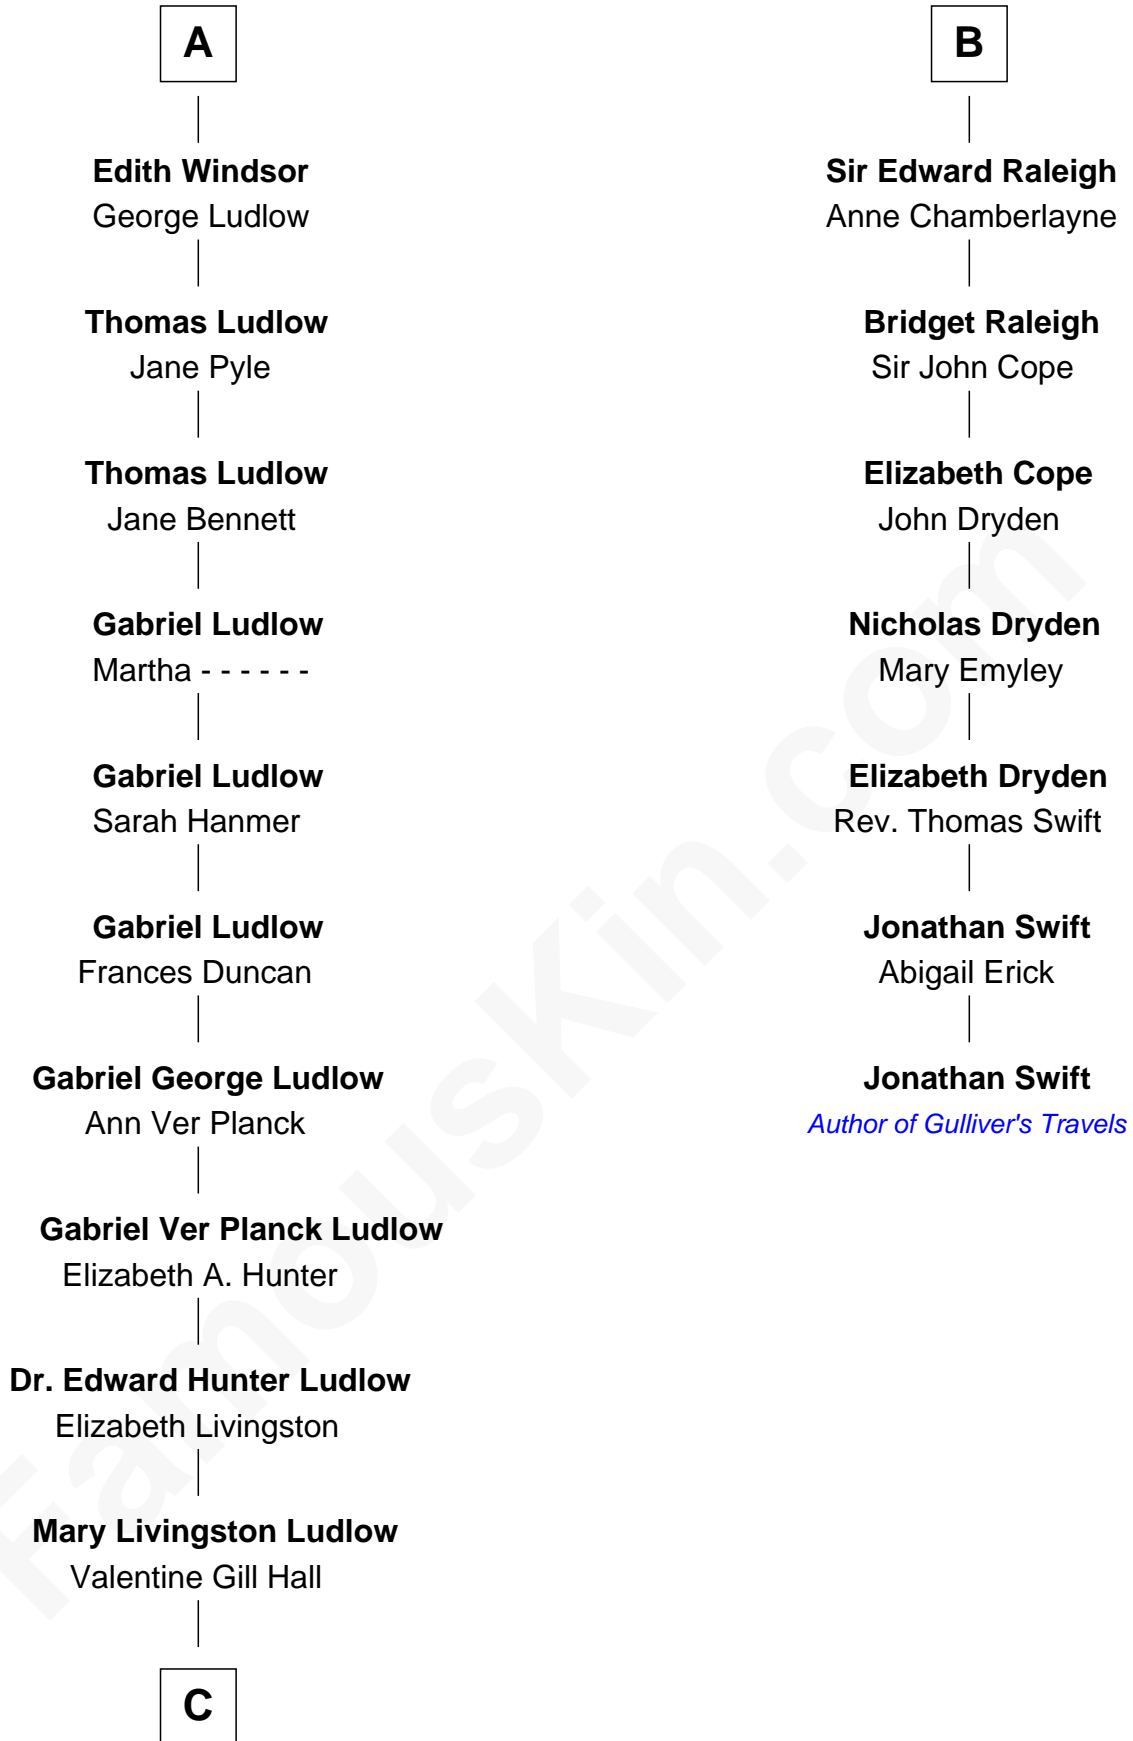

FamousKin.com

Relationship Chart of

Eleanor Roosevelt

First Lady of President Franklin D. Roosevelt

13th cousin 5 times removed of

Jonathan Swift

Author of Gulliver's Travels

Humphrey de Bohun
Elizabeth Plantagenet

C

—
Anna Rebecca Hall

Elliott Roosevelt

—
Eleanor Roosevelt

First Lady of Franklin Roosevelt

FamousKin.com