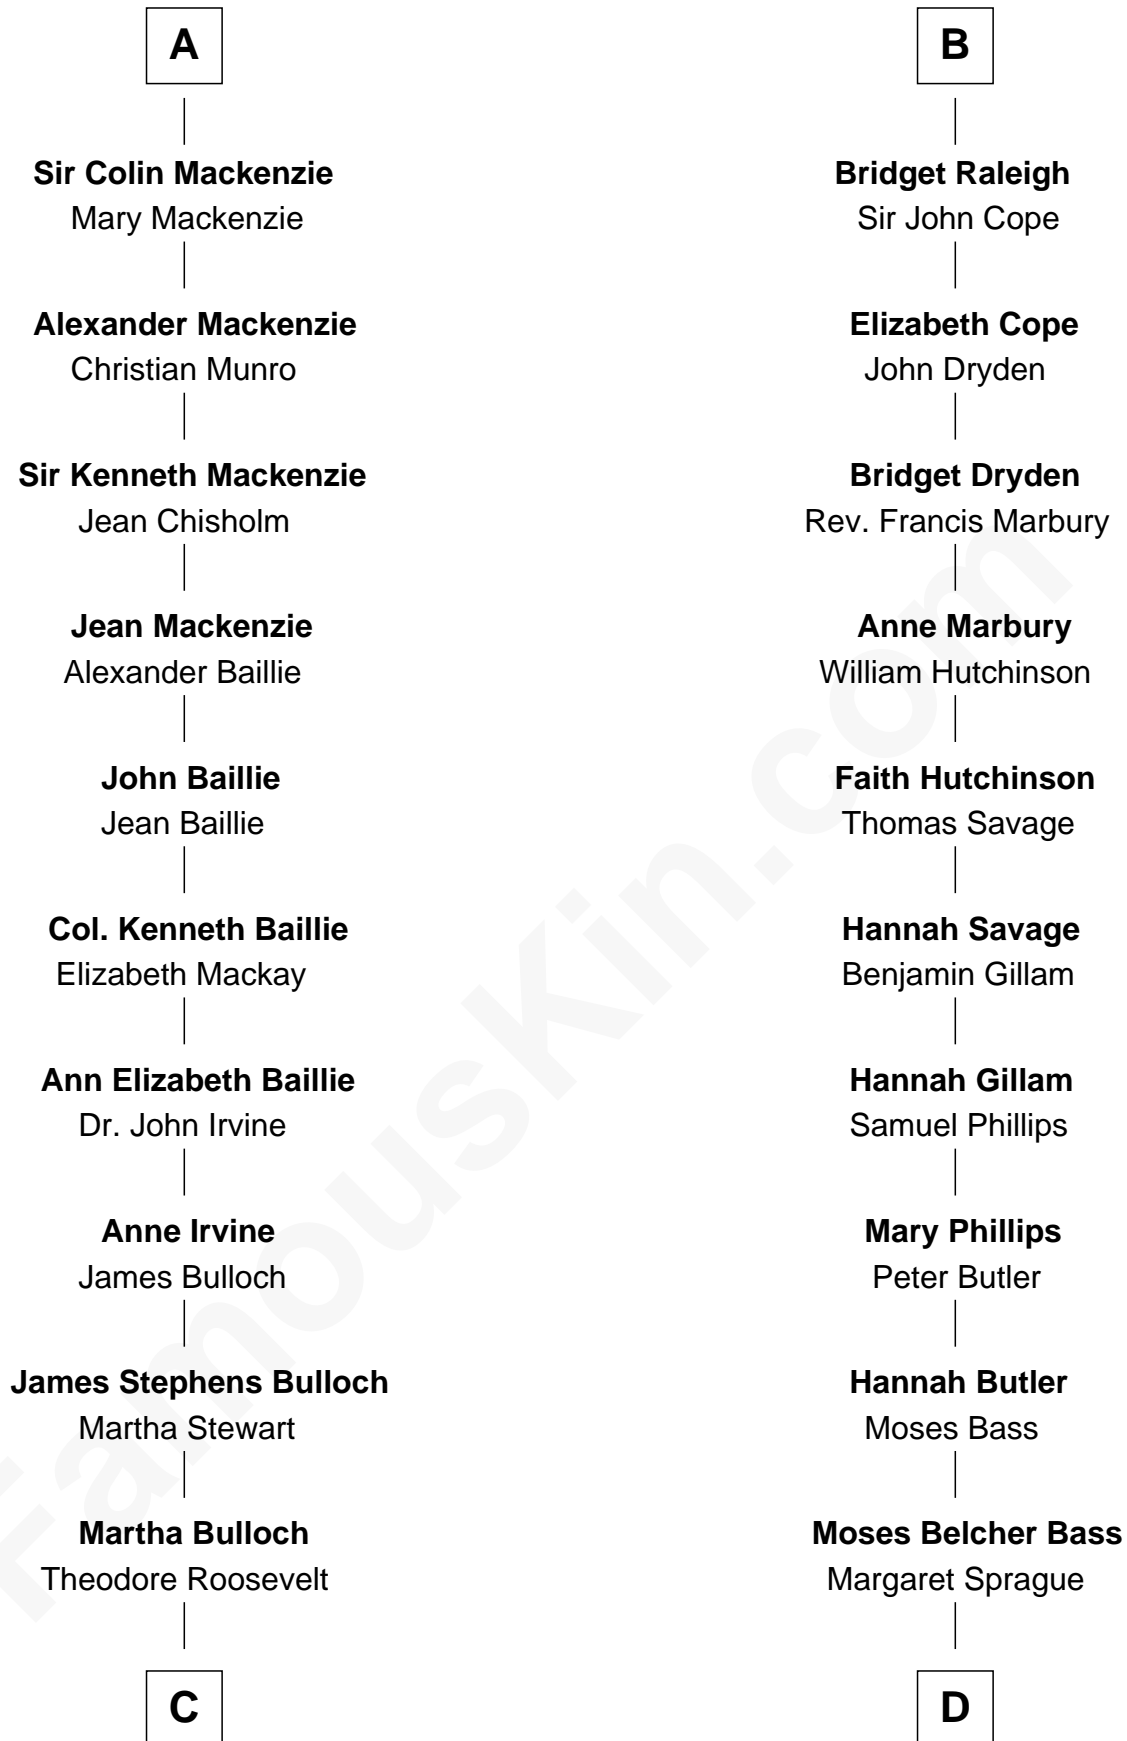

FamousKin.com

Relationship Chart of

Eleanor Roosevelt

First Lady of President Franklin D. Roosevelt

18th cousin 3 times removed of

Erskine Childers

4th President of Ireland

Edmund Fitzalan

Alice de Warenne

C

Elliott Roosevelt
Anna Rebecca Hall

Eleanor Roosevelt
First Lady of Franklin Roosevelt

D

Mary Butler Bass
Elisha Smith

Cordelia Miller Smith
William Robert Pearmain

Margaret Cushing Pearmain
Dr. Hamilton Osgood

Mary Alden Osgood
Erskine Childers

Erskine Childers
4th President of Ireland

FamousKin.com