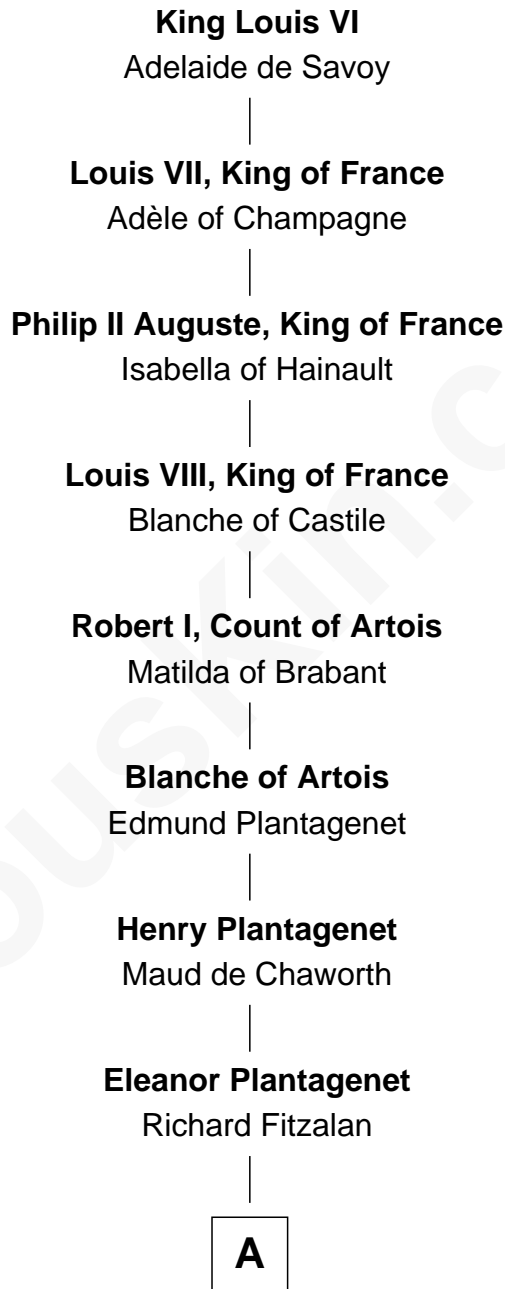

FamousKin.com

Relationship Chart of

Eleanor Roosevelt

First Lady of President Franklin D. Roosevelt

23rd Great-granddaughter of

King Louis VI
King of France

A

Alice Fitzalan

Sir Thomas de Holand

Margaret de Holand

Sir John Beaufort

Joan Beaufort

Sir James Stewart

John Stewart

Eleanor Sinclair

John Stewart