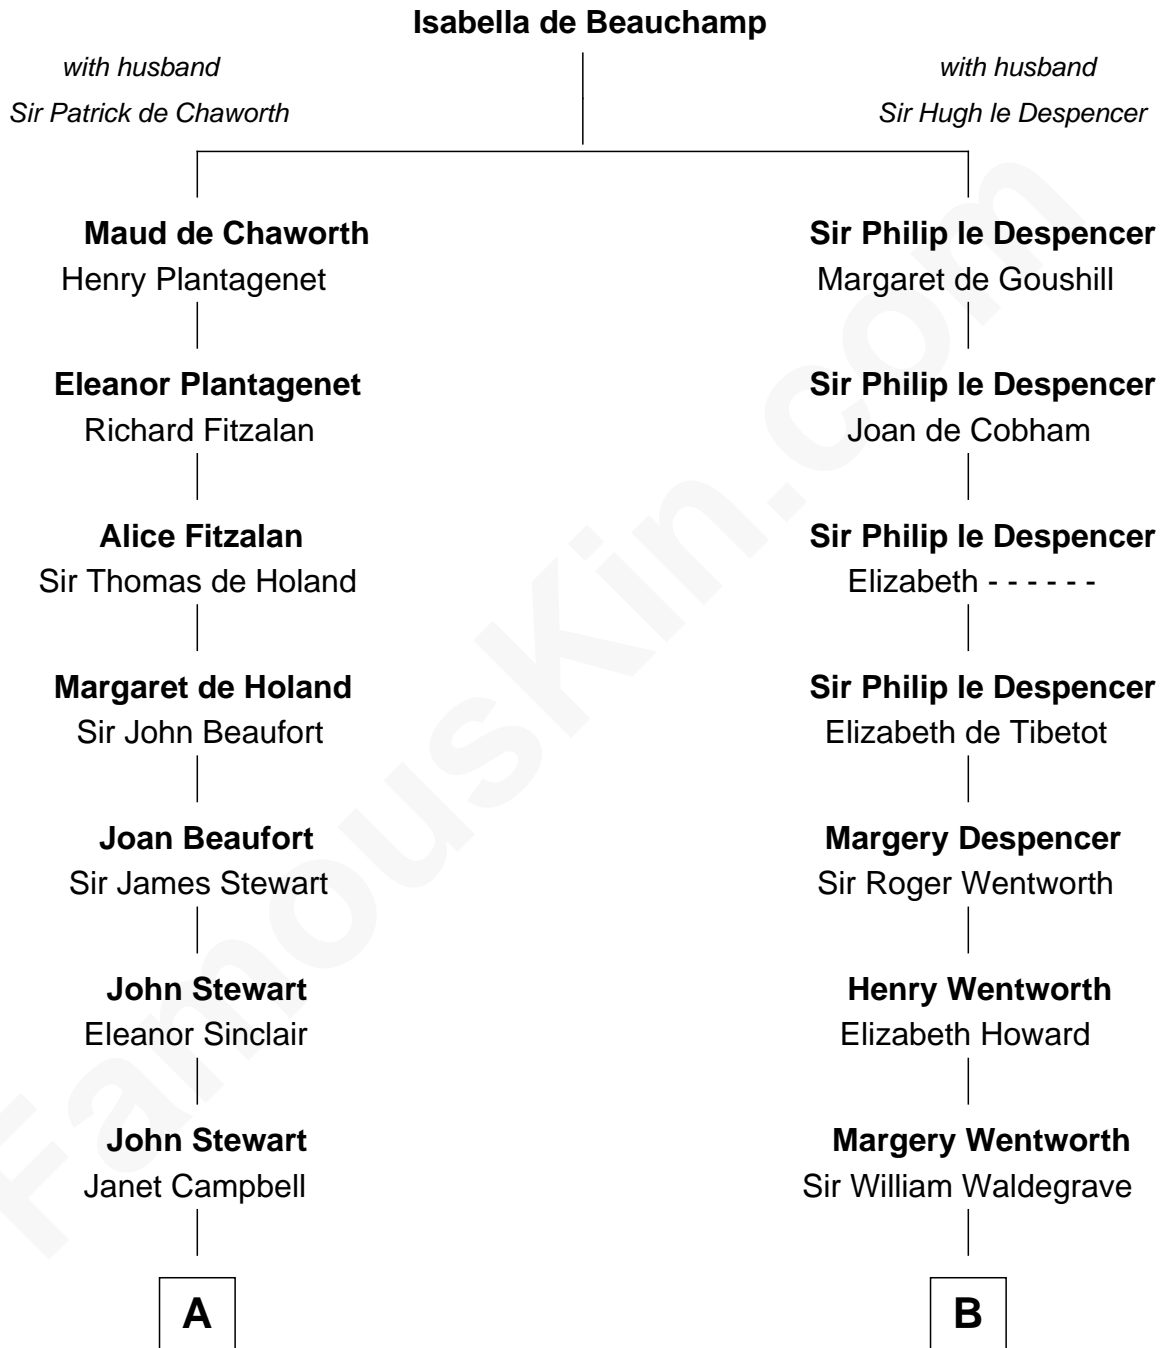

## Relationship Chart of

### Eleanor Roosevelt

*First Lady of President Franklin D. Roosevelt*

19th cousin 2 times removed of

**John Ritter**

*TV and Movie Actor*

**C**

**Martha Bulloch**  
Theodore Roosevelt

**Elliott Roosevelt**  
Anna Rebecca Hall

**Eleanor Roosevelt**  
*First Lady of Franklin Roosevelt*

**D**

**Pliny Lothrop Fox**  
Laura Utley Riddle

**William P. L. Fox**  
Harriett Lucina Tilton

**Harriett Fay Fox**  
Dr. Harry Thomas Southworth