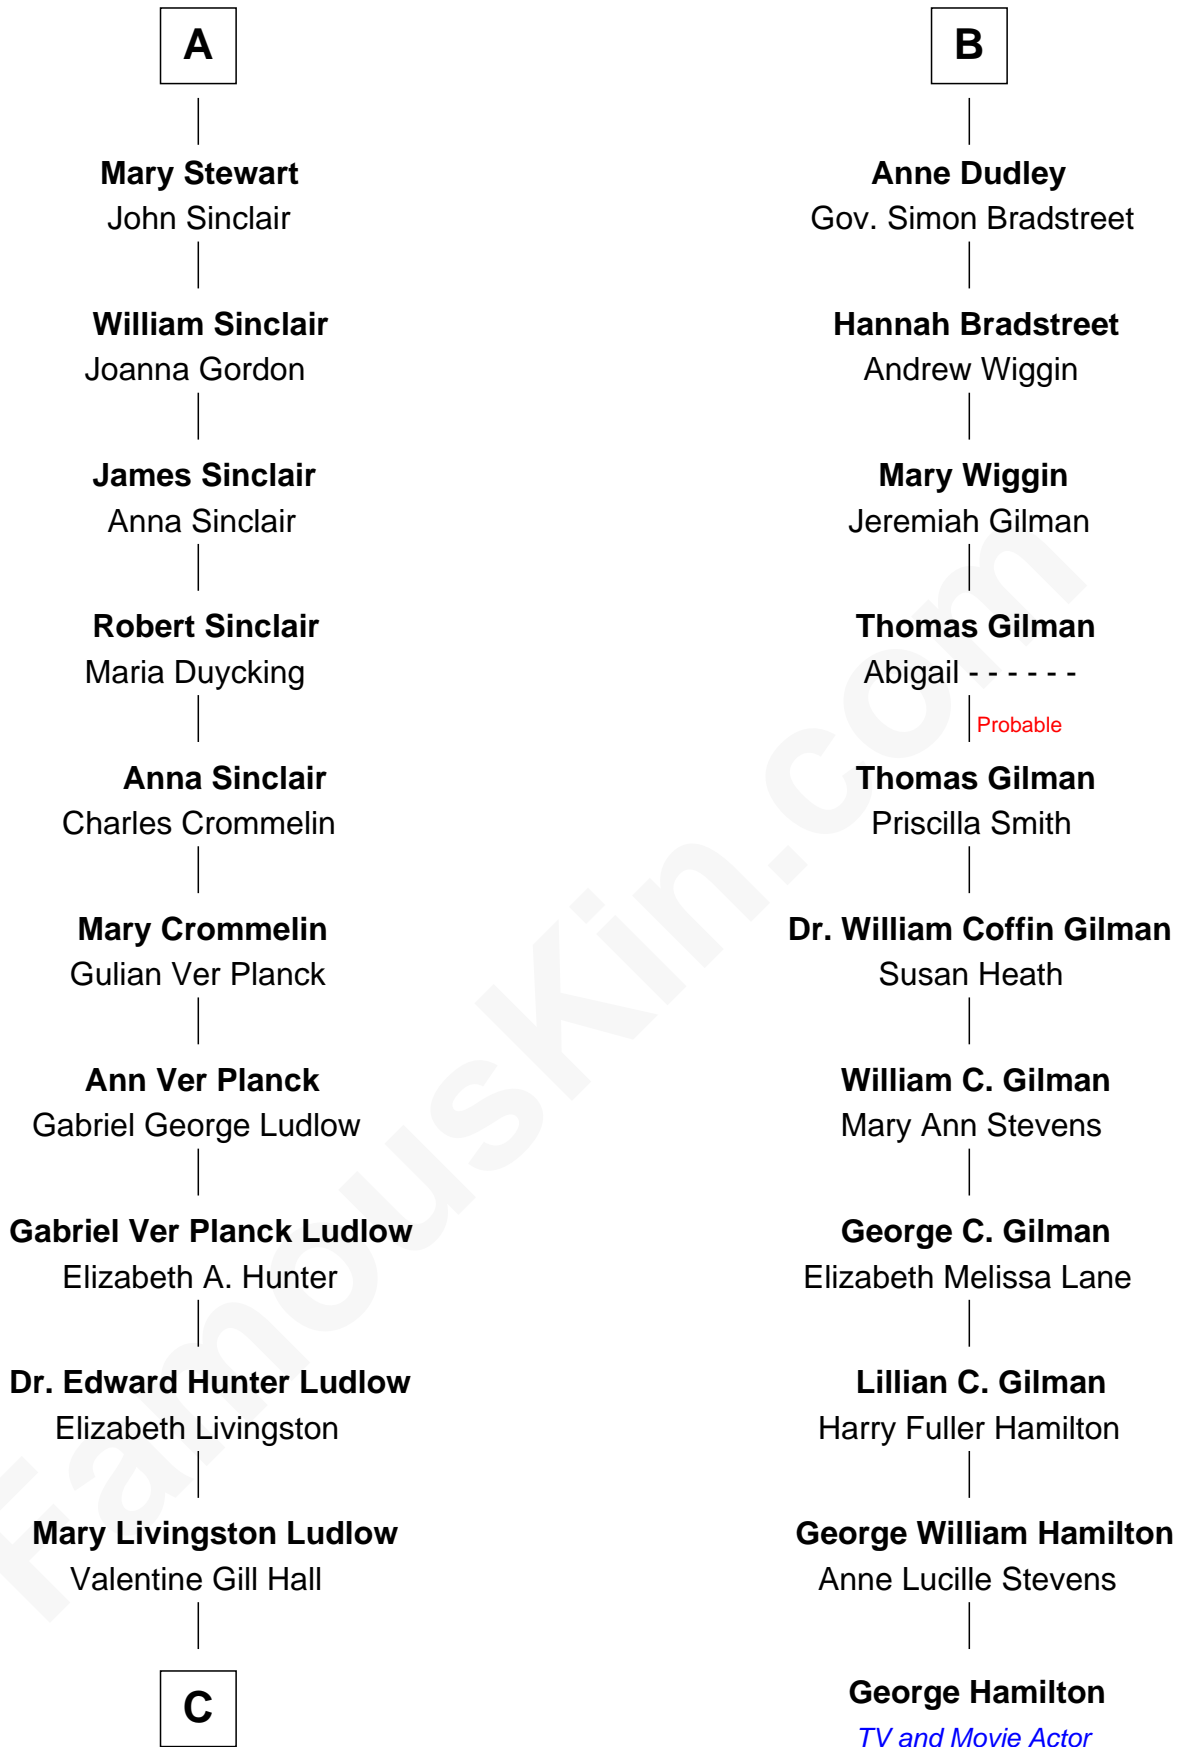

## Relationship Chart of

### Eleanor Roosevelt

*First Lady of President Franklin D. Roosevelt*

17th cousin 1 time removed of

**George Hamilton**  
*TV and Movie Actor*

**C**

—  
**Anna Rebecca Hall**

Elliott Roosevelt

—  
**Eleanor Roosevelt**

*First Lady of Franklin Roosevelt*

FamousKin.com