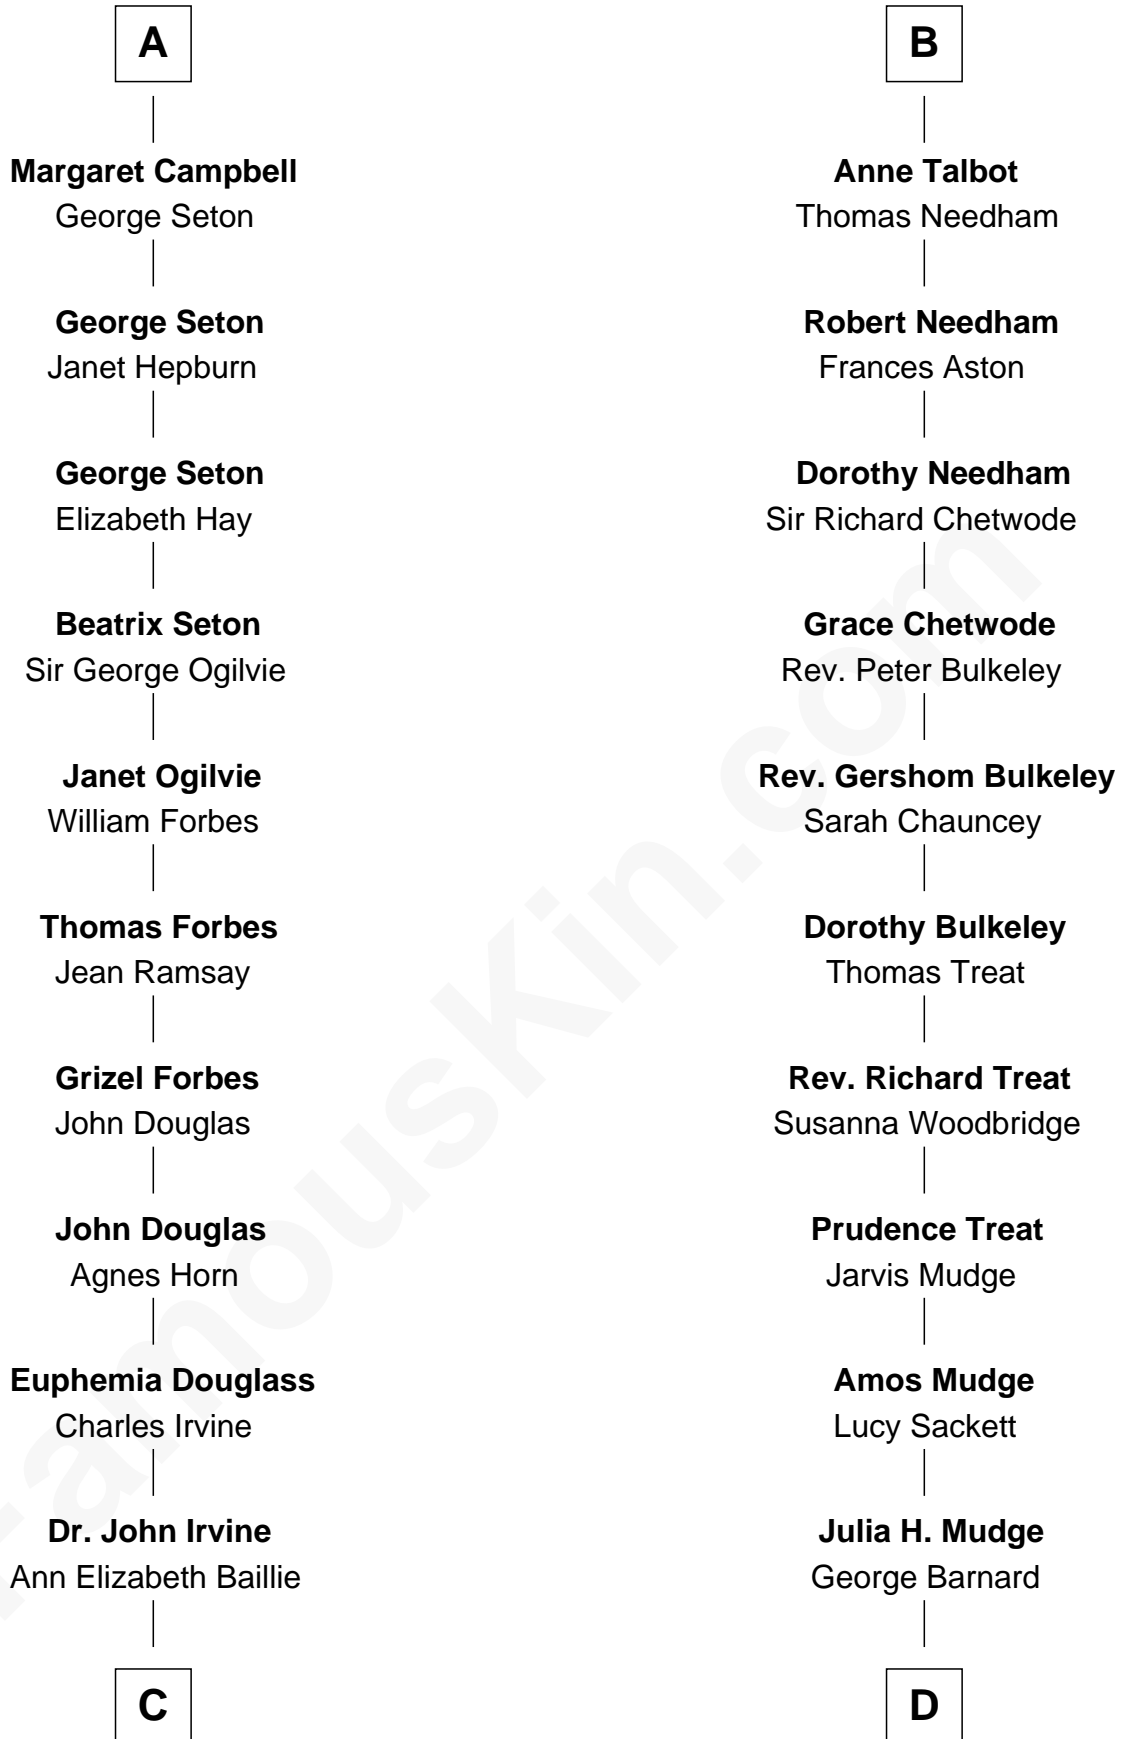

FamousKin.com

Relationship Chart of

Eleanor Roosevelt

First Lady of President Franklin D. Roosevelt

20th cousin 1 time removed of

Dick Clark

Radio and TV Host

Sir Richard de Burgh

Margaret - - - - -

Elizabeth de Burgh
Robert I, King of Scotland

Matilda Bruce
Thomas Isaac

Joan Isaac
John de Ergadia

Isabel de Ergadia
Sir John Stewart

Sir Robert Stewart
Joan Stewart

John Stewart
Fingula of the Isles

Isabel Stewart
Colin Campbell

A

Joan de Burgh
Sir John Darcy

Elizabeth Darcy
James le Boteler

James Butler
Anne de Welles

James Butler
Joan Beauchamp

Elizabeth Butler
John Talbot

Sir Gilbert Talbot
Audrey Cotton

Sir John Talbot
Margaret Troutbeck

B

C

Anne Irvine
James Bulloch

James Stephens Bulloch
Martha Stewart

Martha Bulloch
Theodore Roosevelt

Elliott Roosevelt
Anna Rebecca Hall

Eleanor Roosevelt
First Lady of Franklin Roosevelt