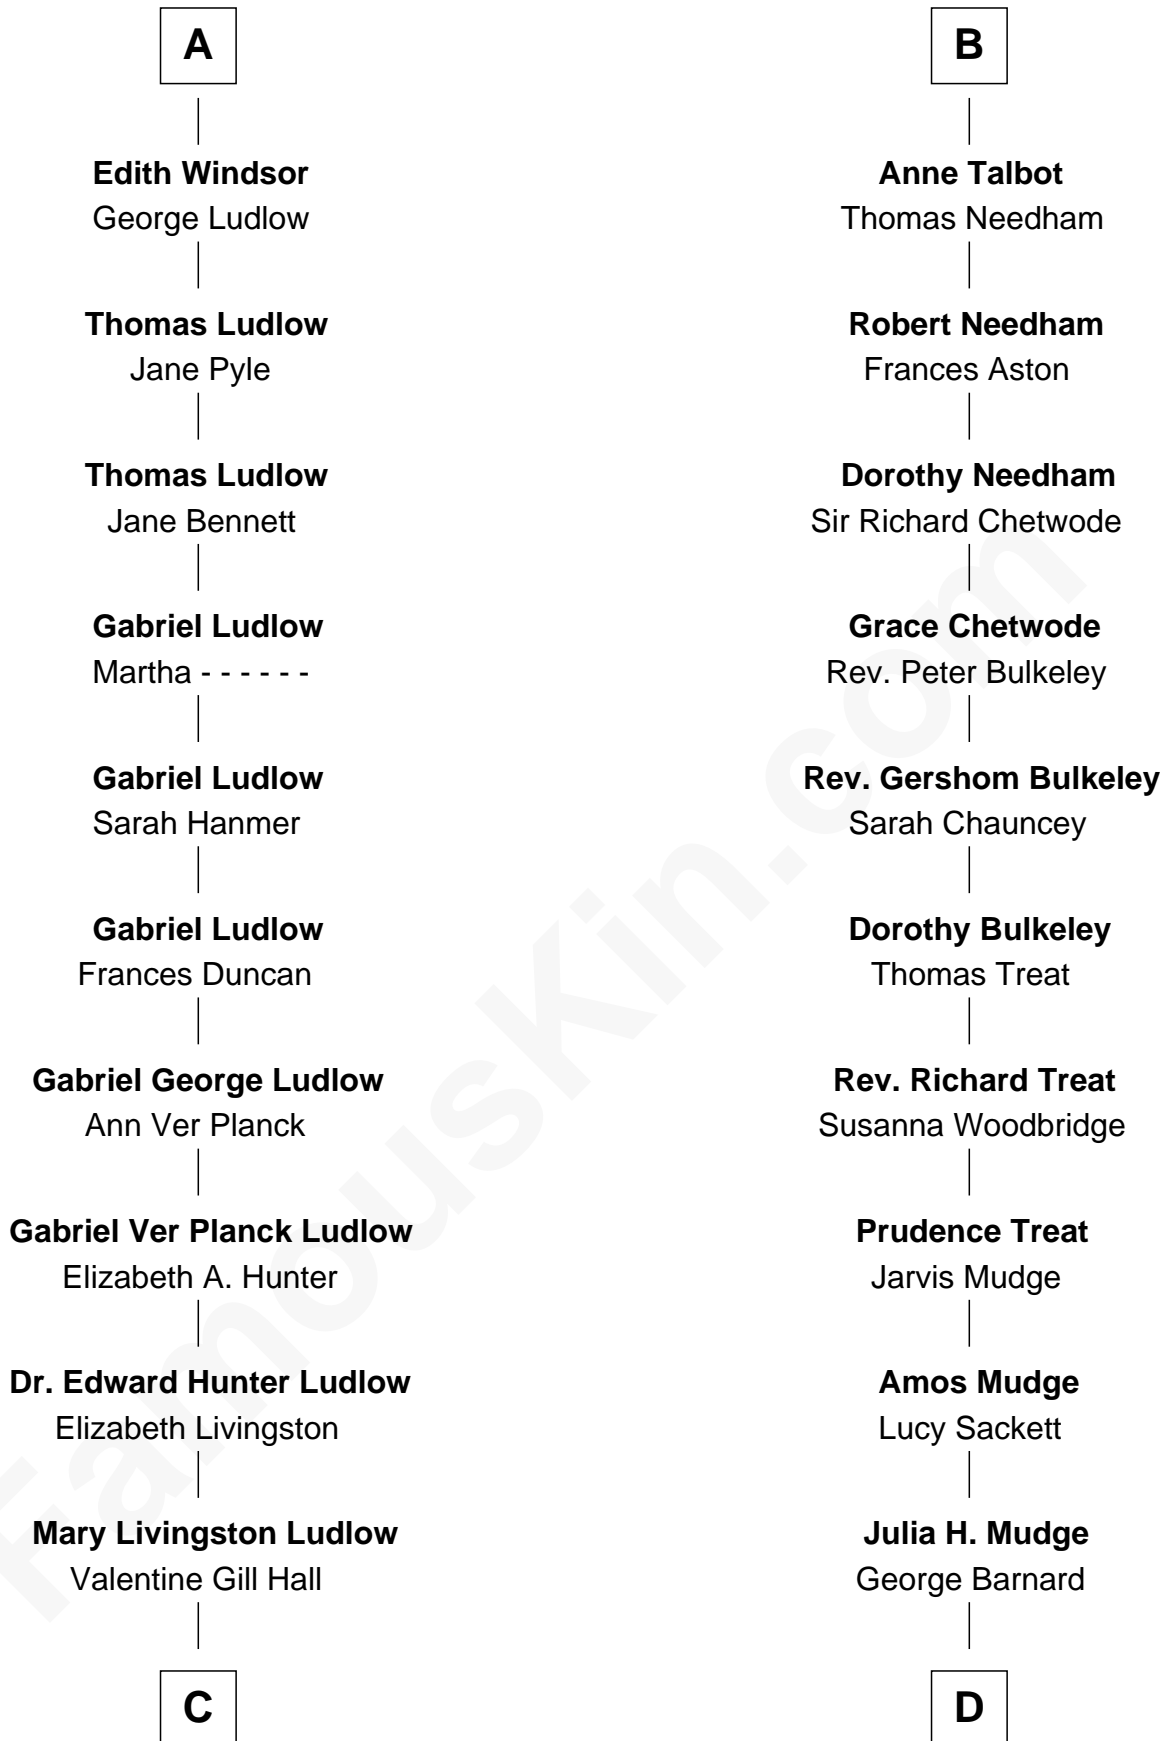

FamousKin.com

Relationship Chart of

Eleanor Roosevelt

First Lady of President Franklin D. Roosevelt

18th cousin 2 times removed of

Dick Clark

Radio and TV Host

Humphrey de Bohun
Elizabeth Plantagenet

C

Anna Rebecca Hall

Elliott Roosevelt

Eleanor Roosevelt

First Lady of Franklin Roosevelt

D

George Barnard

Jane Sophia Fuller

Charles Fuller Barnard

Anna May Aldridge

Julia Fuller Barnard

Richard Augustus Clark

Dick Clark

Radio and TV Host

FamousKin.com