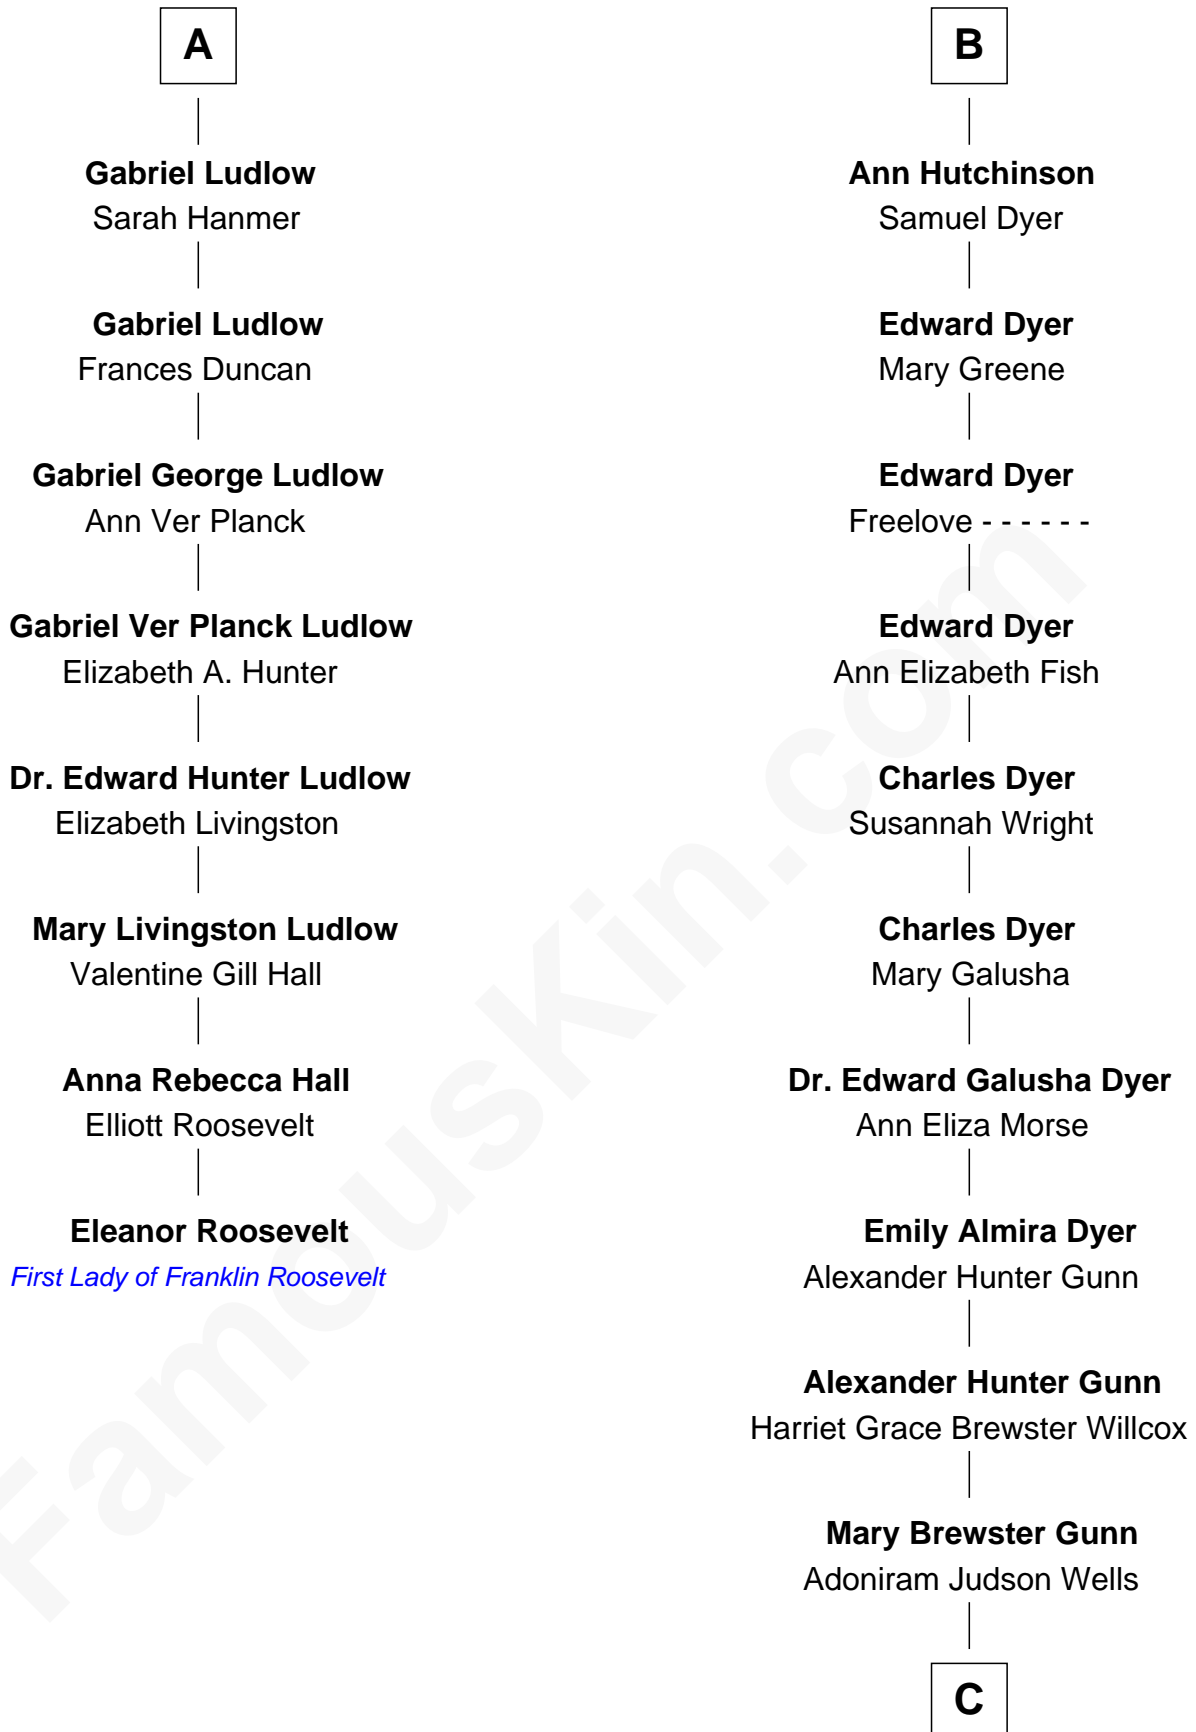

## Relationship Chart of

### Eleanor Roosevelt

*First Lady of President Franklin D. Roosevelt*

14th cousin 4 times removed of

**Elisabeth Shue**

*TV and Movie Actress*

**Sir Thomas Blount**

Margaret de Gresley

C

—  
**Anne Brewster Wells**

James William Shue

—  
**Elisabeth Shue**

*TV and Movie Actress*

FamousKin.com