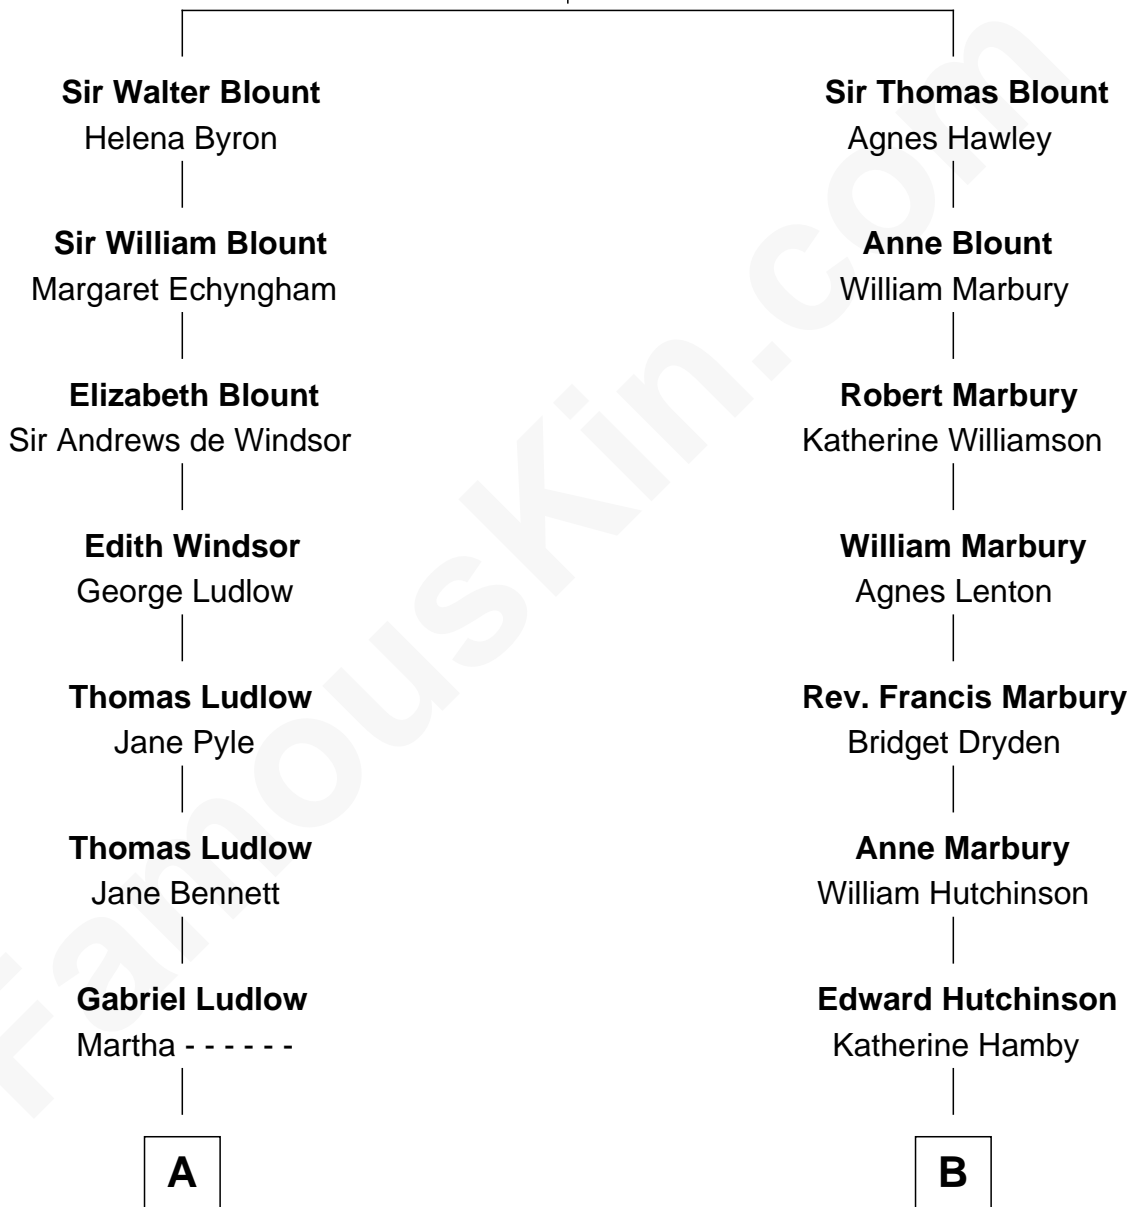

## Relationship Chart of

### Eleanor Roosevelt

*First Lady of President Franklin D. Roosevelt*

14th cousin 4 times removed of

**Elisabeth Shue**

*TV and Movie Actress*

**Sir Thomas Blount**

Margaret de Gresley

C

—  
**Anne Brewster Wells**

James William Shue

—  
**Elisabeth Shue**

*TV and Movie Actress*

FamousKin.com