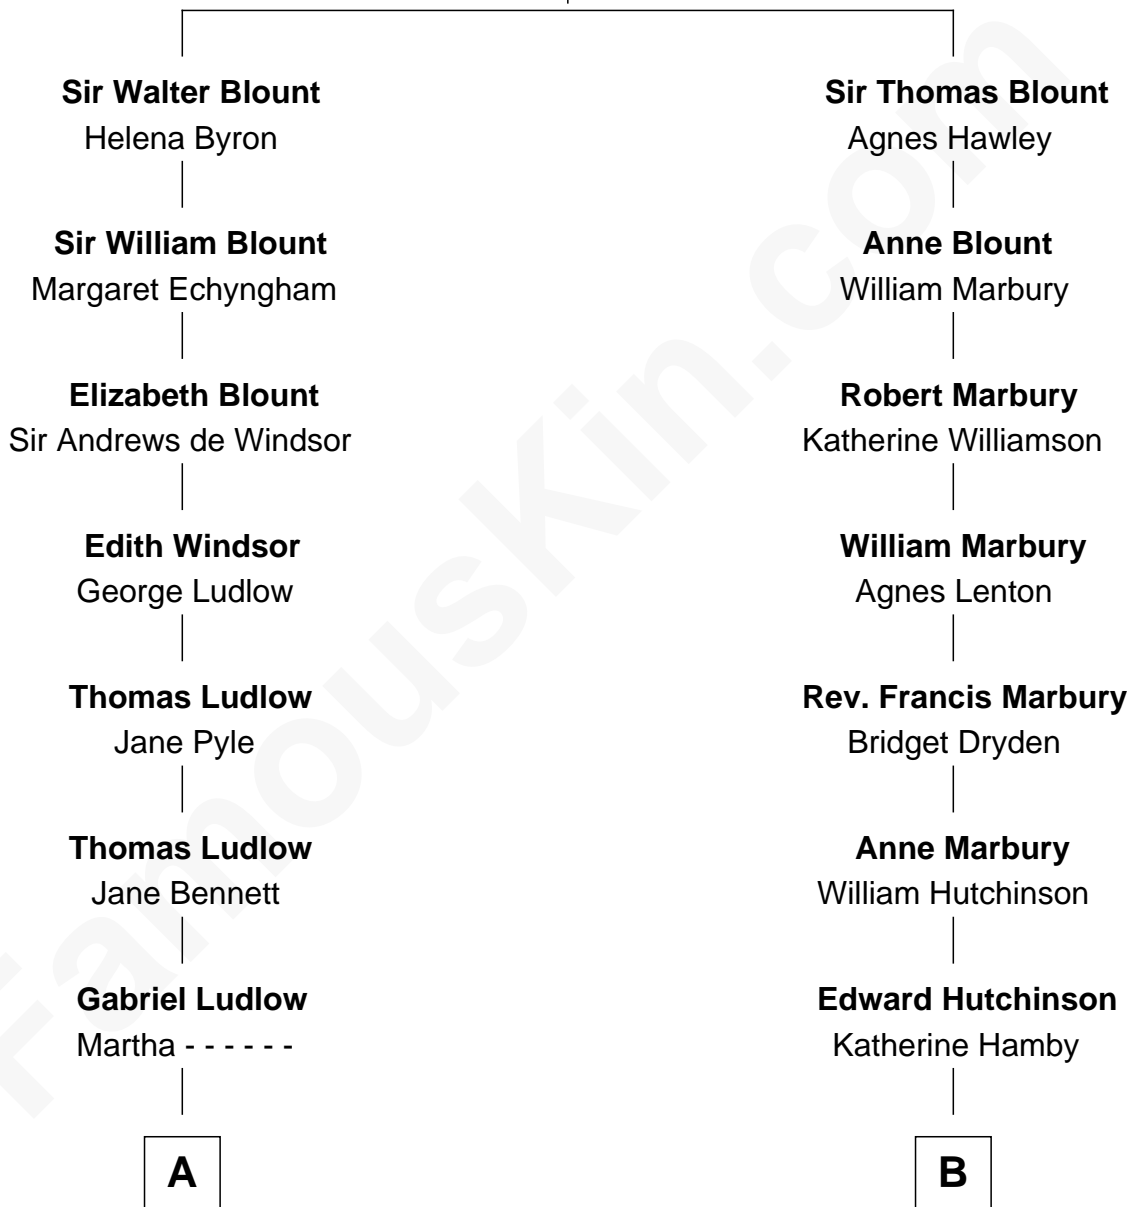

## Relationship Chart of

### Eleanor Roosevelt

*First Lady of President Franklin D. Roosevelt*

14th cousin 4 times removed of

**Andrew Shue**

*TV Actor*

**Sir Thomas Blount**  
Margaret de Gresley

**C**

**Anne Brewster Wells**

James William Shue

**Andrew Shue**

*TV Actor*

FamousKin.com