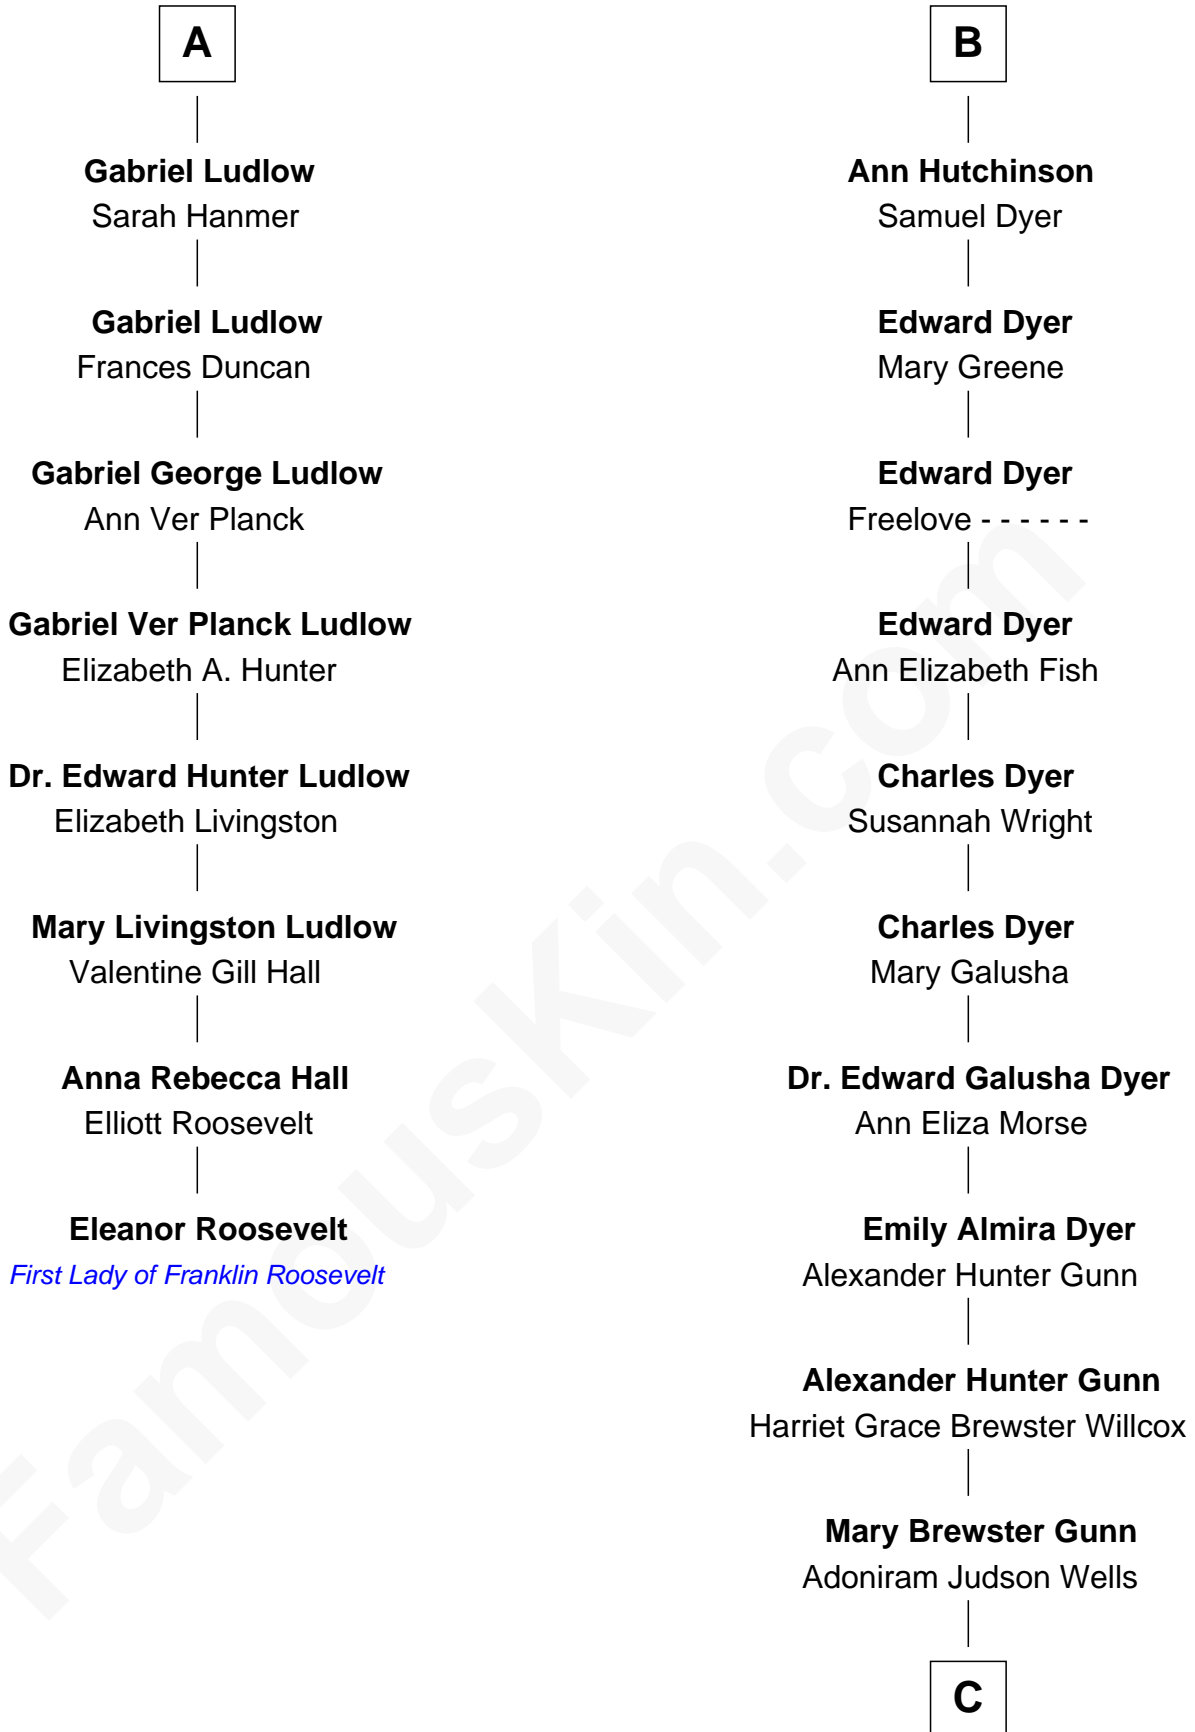

## Relationship Chart of

### Eleanor Roosevelt

*First Lady of President Franklin D. Roosevelt*

14th cousin 4 times removed of

**Andrew Shue**

*TV Actor*

**Sir Thomas Blount**  
Margaret de Gresley

**C**

**Anne Brewster Wells**

James William Shue

**Andrew Shue**

*TV Actor*

FamousKin.com