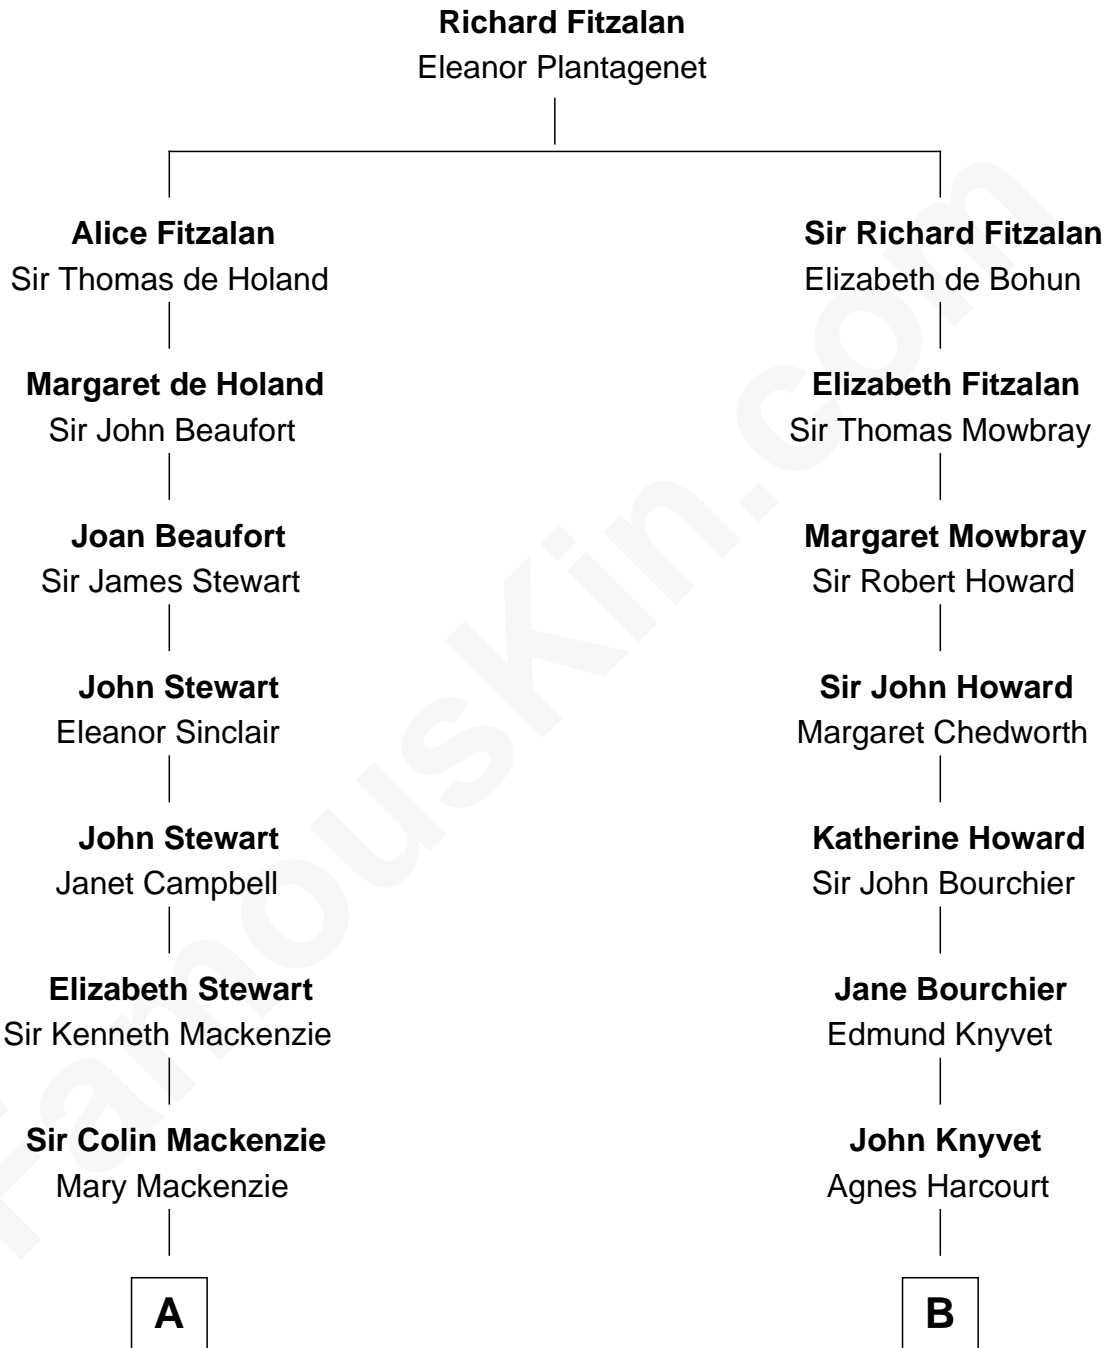

## Relationship Chart of

### Eleanor Roosevelt

*First Lady of President Franklin D. Roosevelt*

17th cousin 4 times removed of

**Carly Fiorina**

*CEO of Hewlett-Packard*

C

**Margaret Isabella Walker**

Heinrich Weber