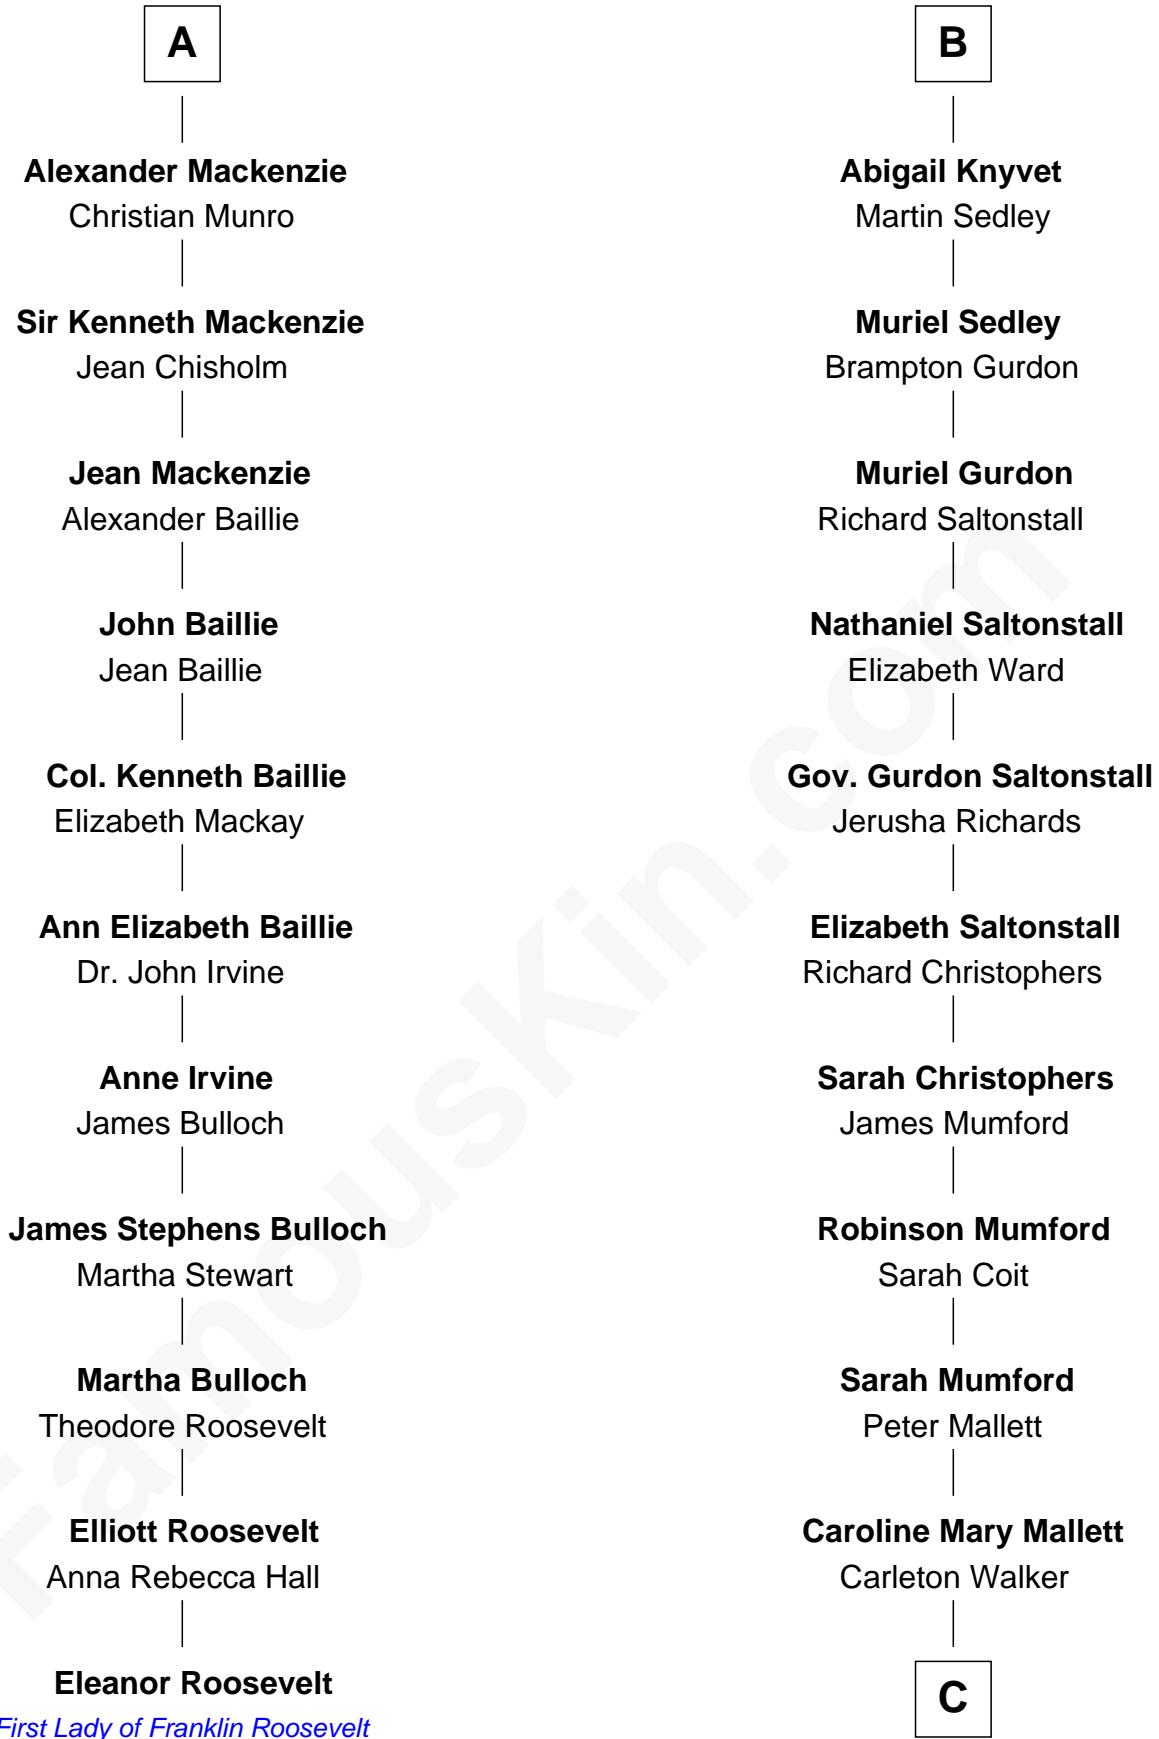

## Relationship Chart of

### Eleanor Roosevelt

*First Lady of President Franklin D. Roosevelt*

17th cousin 4 times removed of

**Carly Fiorina**

*CEO of Hewlett-Packard*

C

**Margaret Isabella Walker**

Heinrich Weber

**John Walker Weber**

Maude Graves

**Cara Carleton Weber**

Harold Marvin Sneed

**Joseph Tyree Sneed**

Madelon Montross Juergens

**Carly Fiorina**

*CEO of Hewlett-Packard*