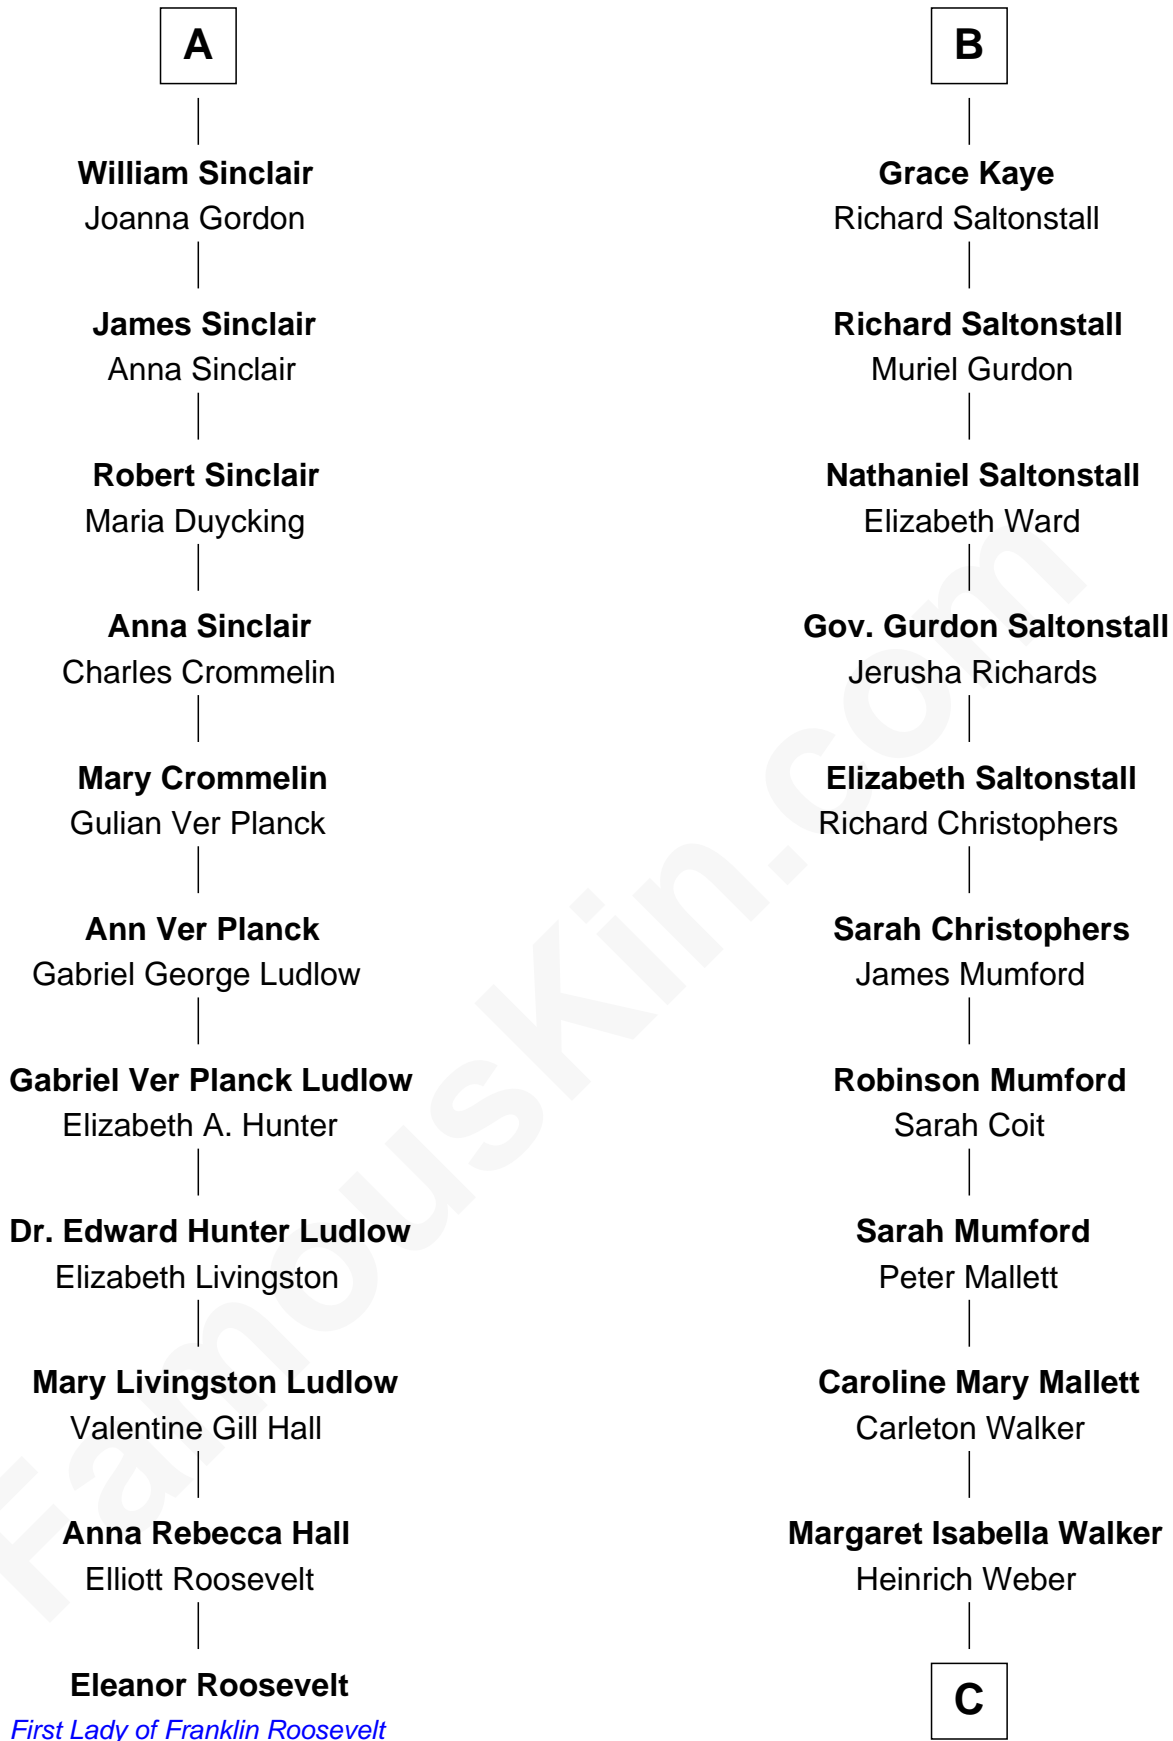

FamousKin.com

Relationship Chart of

Eleanor Roosevelt

First Lady of President Franklin D. Roosevelt

17th cousin 3 times removed of

Carly Fiorina

CEO of Hewlett-Packard

C

John Walker Weber

Maude Graves

Cara Carleton Weber

Harold Marvin Sneed

Joseph Tyree Sneed

Madelon Montross Juergens

Carly Fiorina

CEO of Hewlett-Packard