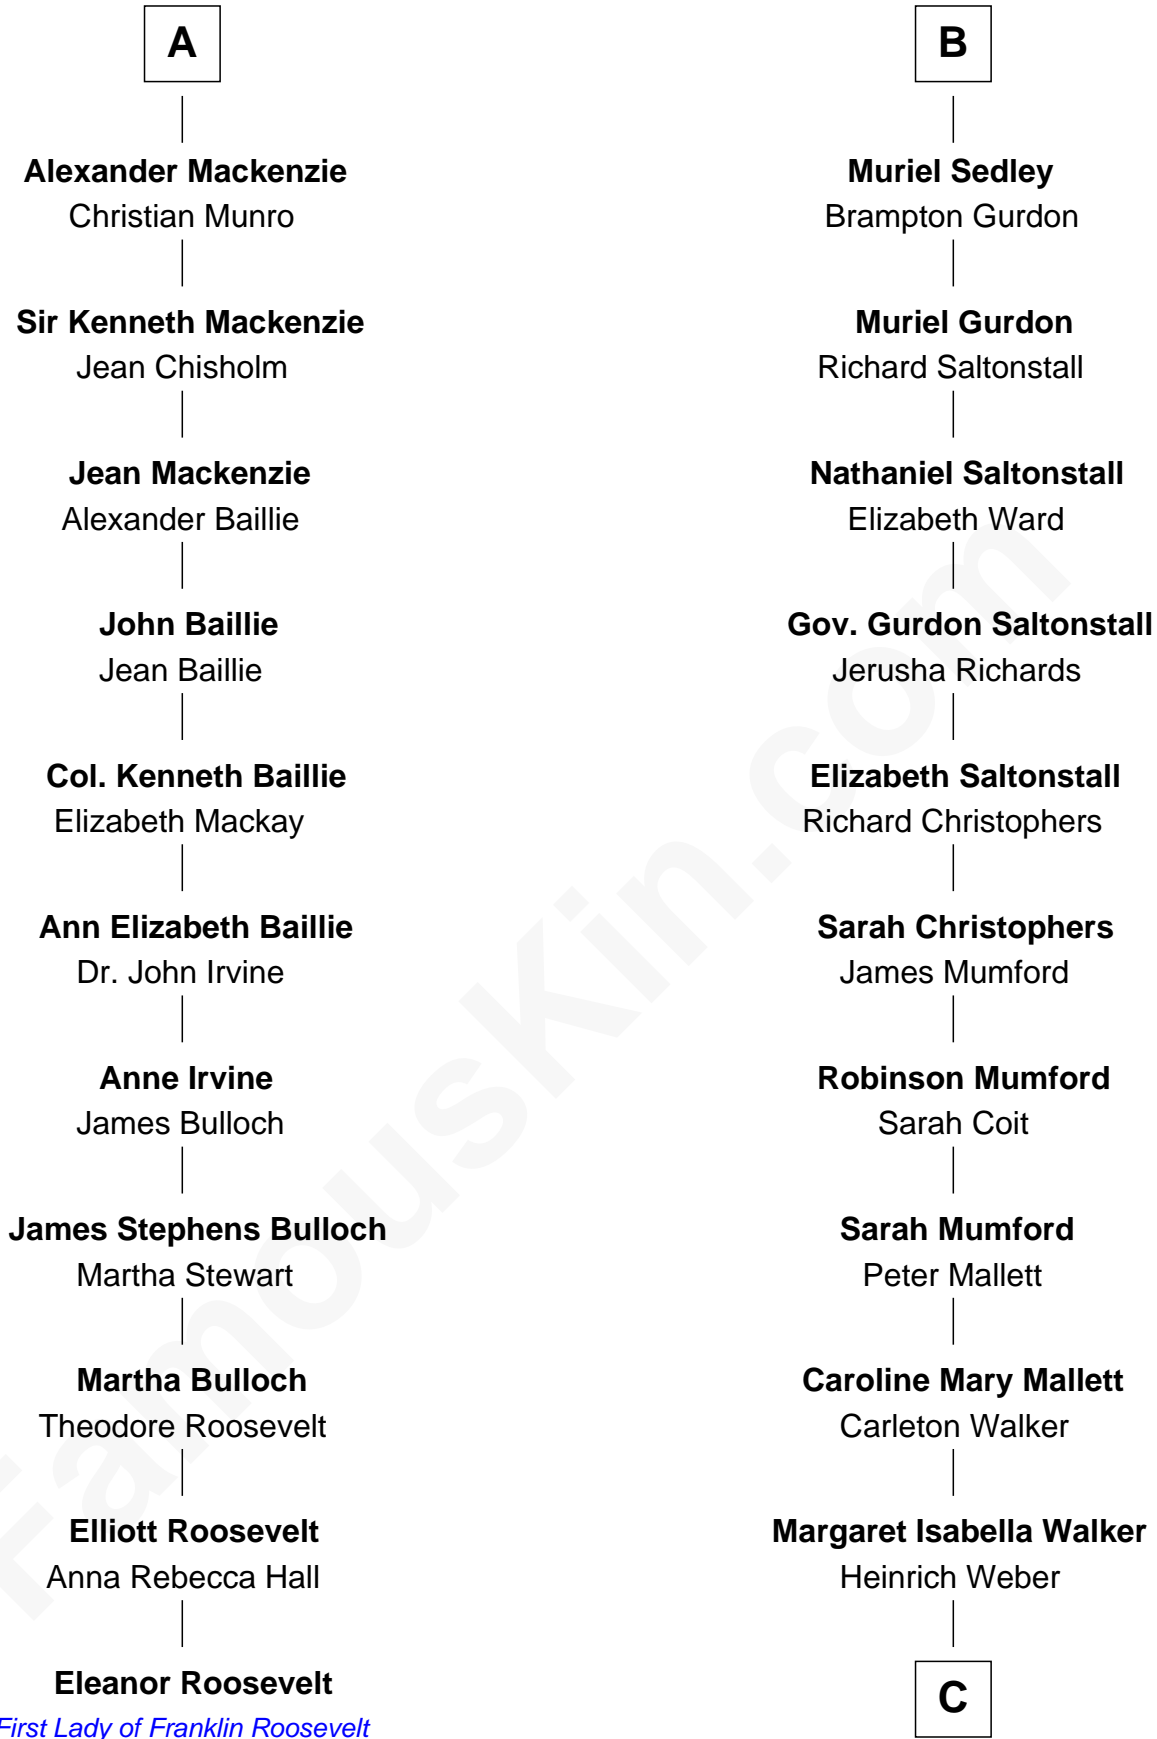

## Relationship Chart of

### Eleanor Roosevelt

*First Lady of President Franklin D. Roosevelt*

17th cousin 3 times removed of

**Carly Fiorina**

*CEO of Hewlett-Packard*

C

**John Walker Weber**

Maude Graves

**Cara Carleton Weber**

Harold Marvin Sneed

**Joseph Tyree Sneed**

Madelon Montross Juergens

**Carly Fiorina**

*CEO of Hewlett-Packard*