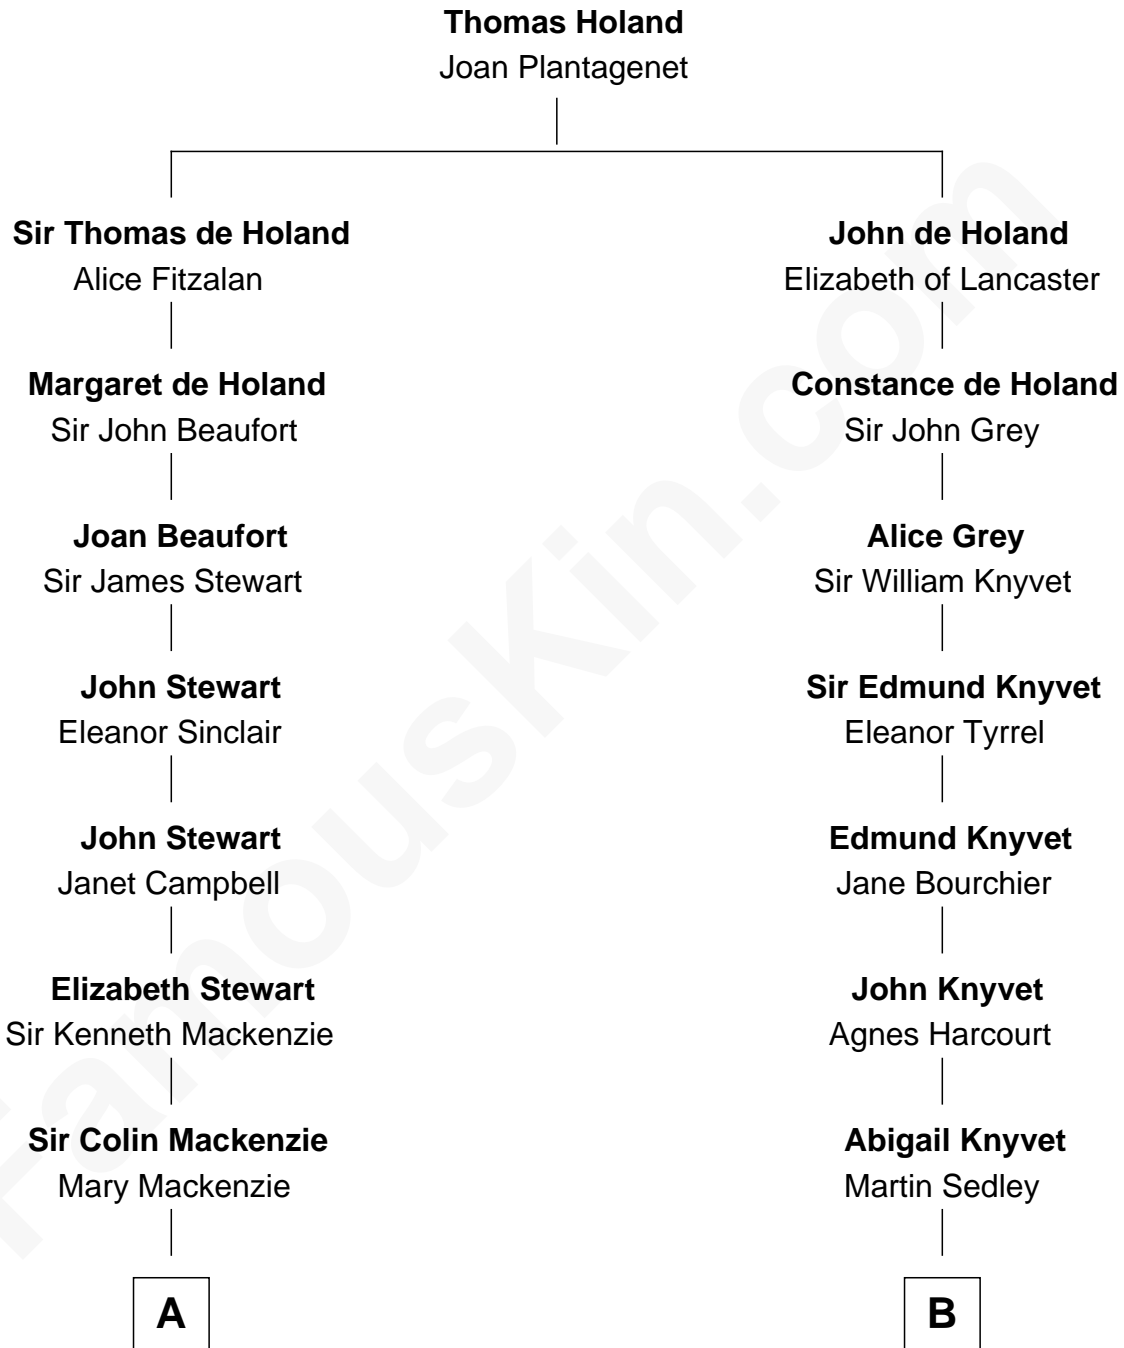

## Relationship Chart of

### Eleanor Roosevelt

*First Lady of President Franklin D. Roosevelt*

17th cousin 3 times removed of

**Carly Fiorina**

*CEO of Hewlett-Packard*

C

**John Walker Weber**

Maude Graves