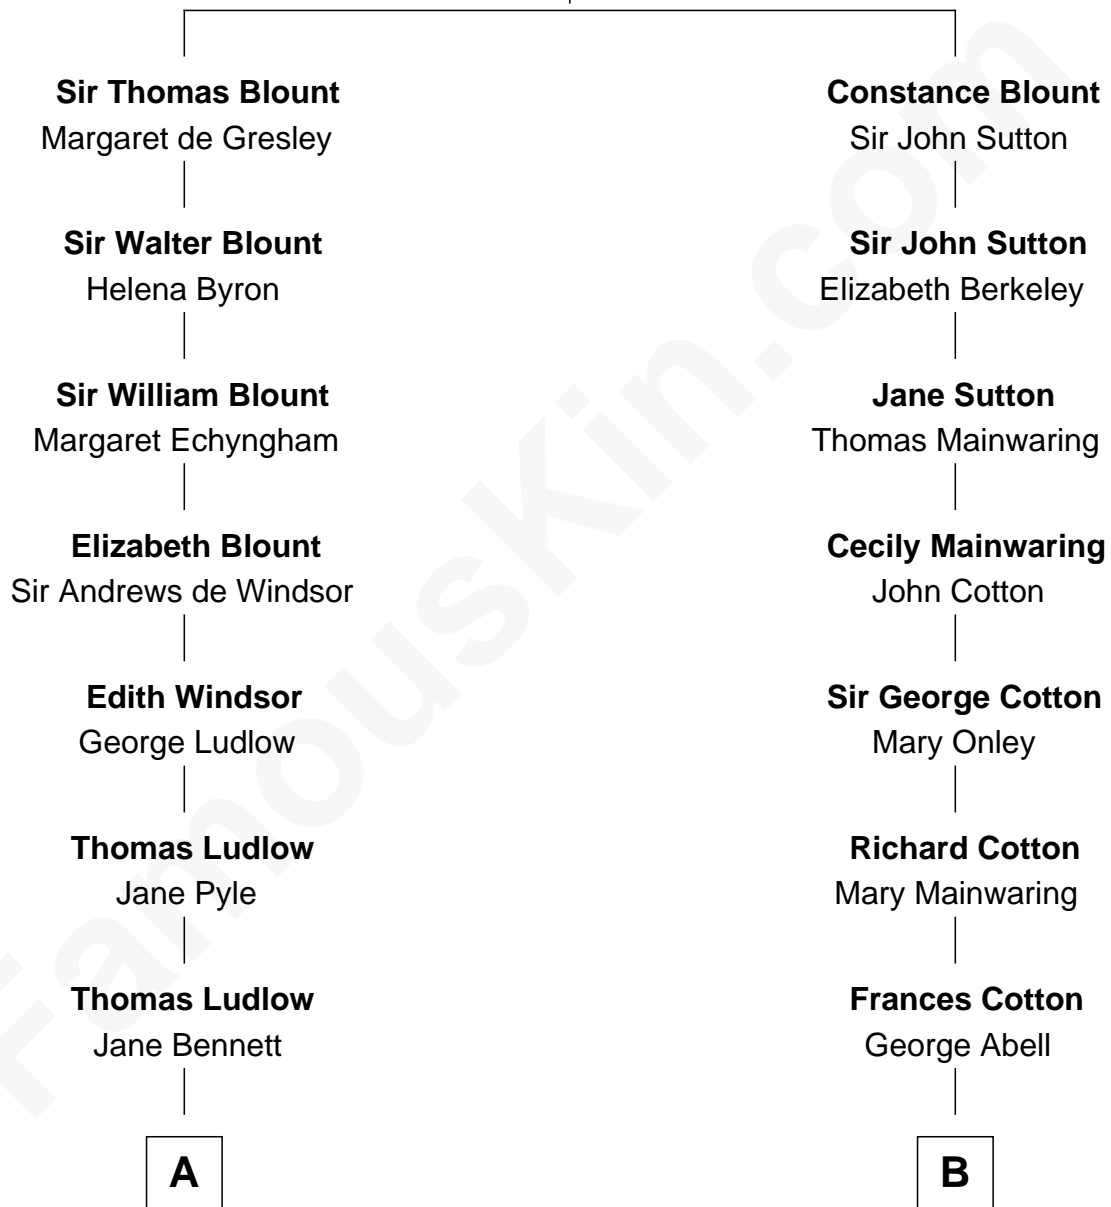

## Relationship Chart of

### Eleanor Roosevelt

*First Lady of President Franklin D. Roosevelt*

15th cousin 2 times removed of

**Illeana Douglas**

*TV and Movie Actress*

**Sir Walter Blount**

Sancha de Ayala

Illeana Douglas photo by [Lan Bui](#) (CC BY-SA 2.0)