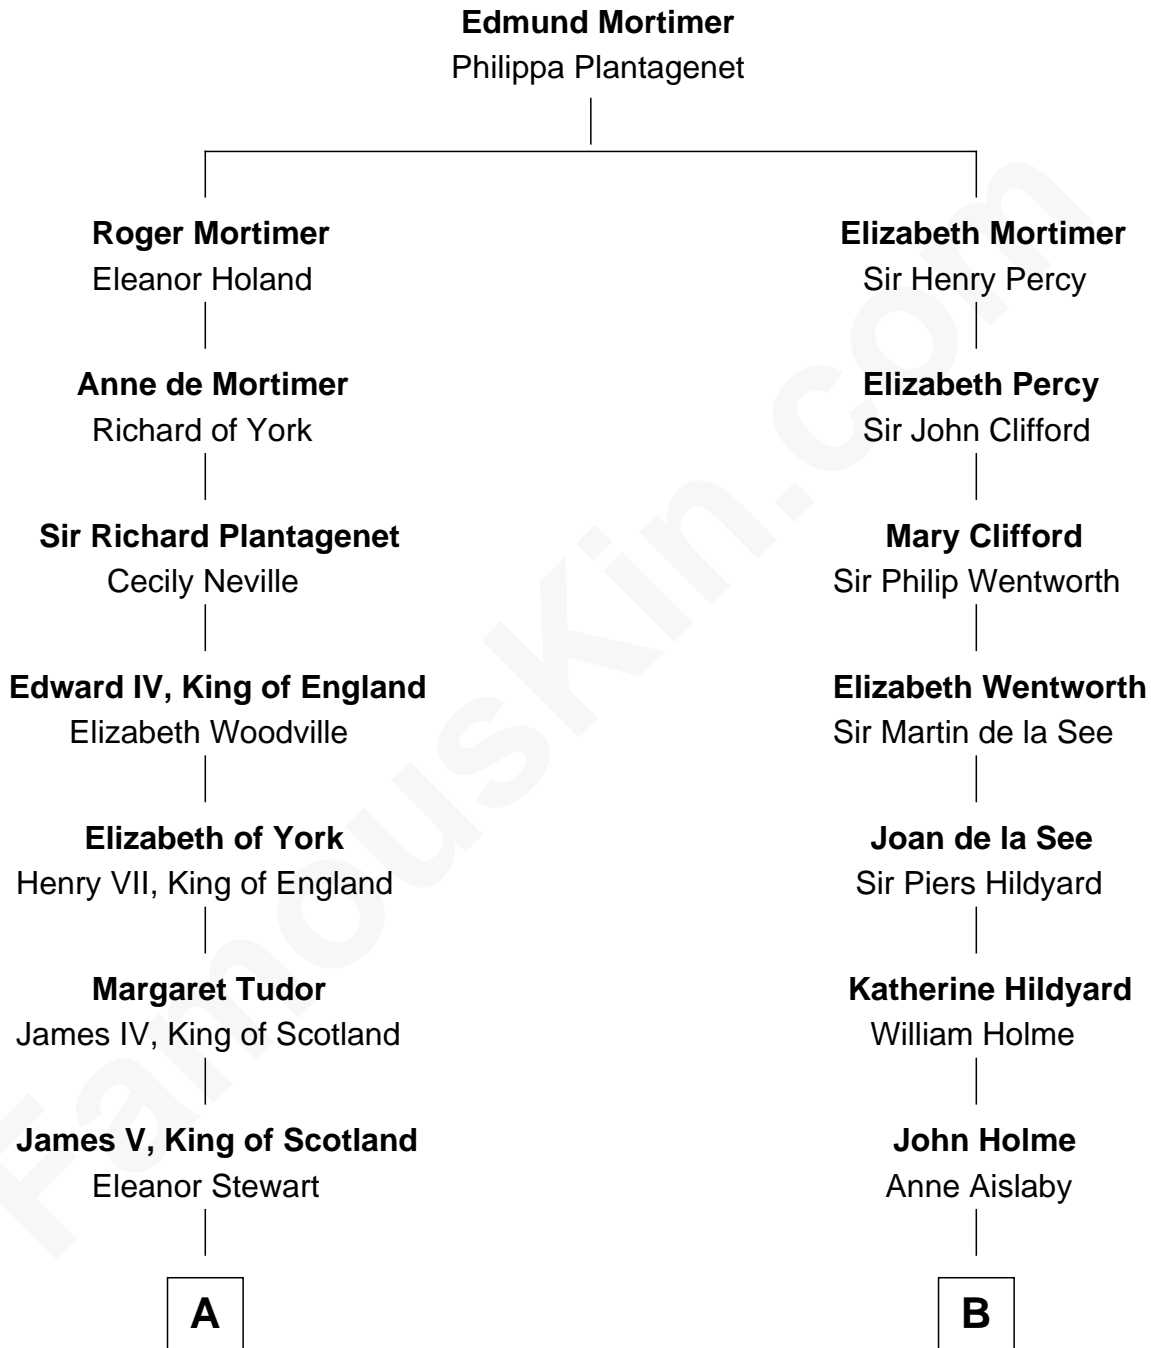

FamousKin.com

Relationship Chart of

Eleanor Roosevelt

First Lady of President Franklin D. Roosevelt

19th cousin 2 times removed of

Illeana Douglas

TV and Movie Actress

C

Mary Livingston Ludlow

Valentine Gill Hall

Anna Rebecca Hall

Elliott Roosevelt

Eleanor Roosevelt

First Lady of Franklin Roosevelt

D

Emma Jane Douglas

Col. George Taliaferro Shackelford

Lena Priscilla Shackelford

Edouard Gregory Hesselberg

Melvyn Edouard Hesselberg

Rosalind Hightower

Gregory Hesselberg

Joan Georgescu

Illeana Douglas