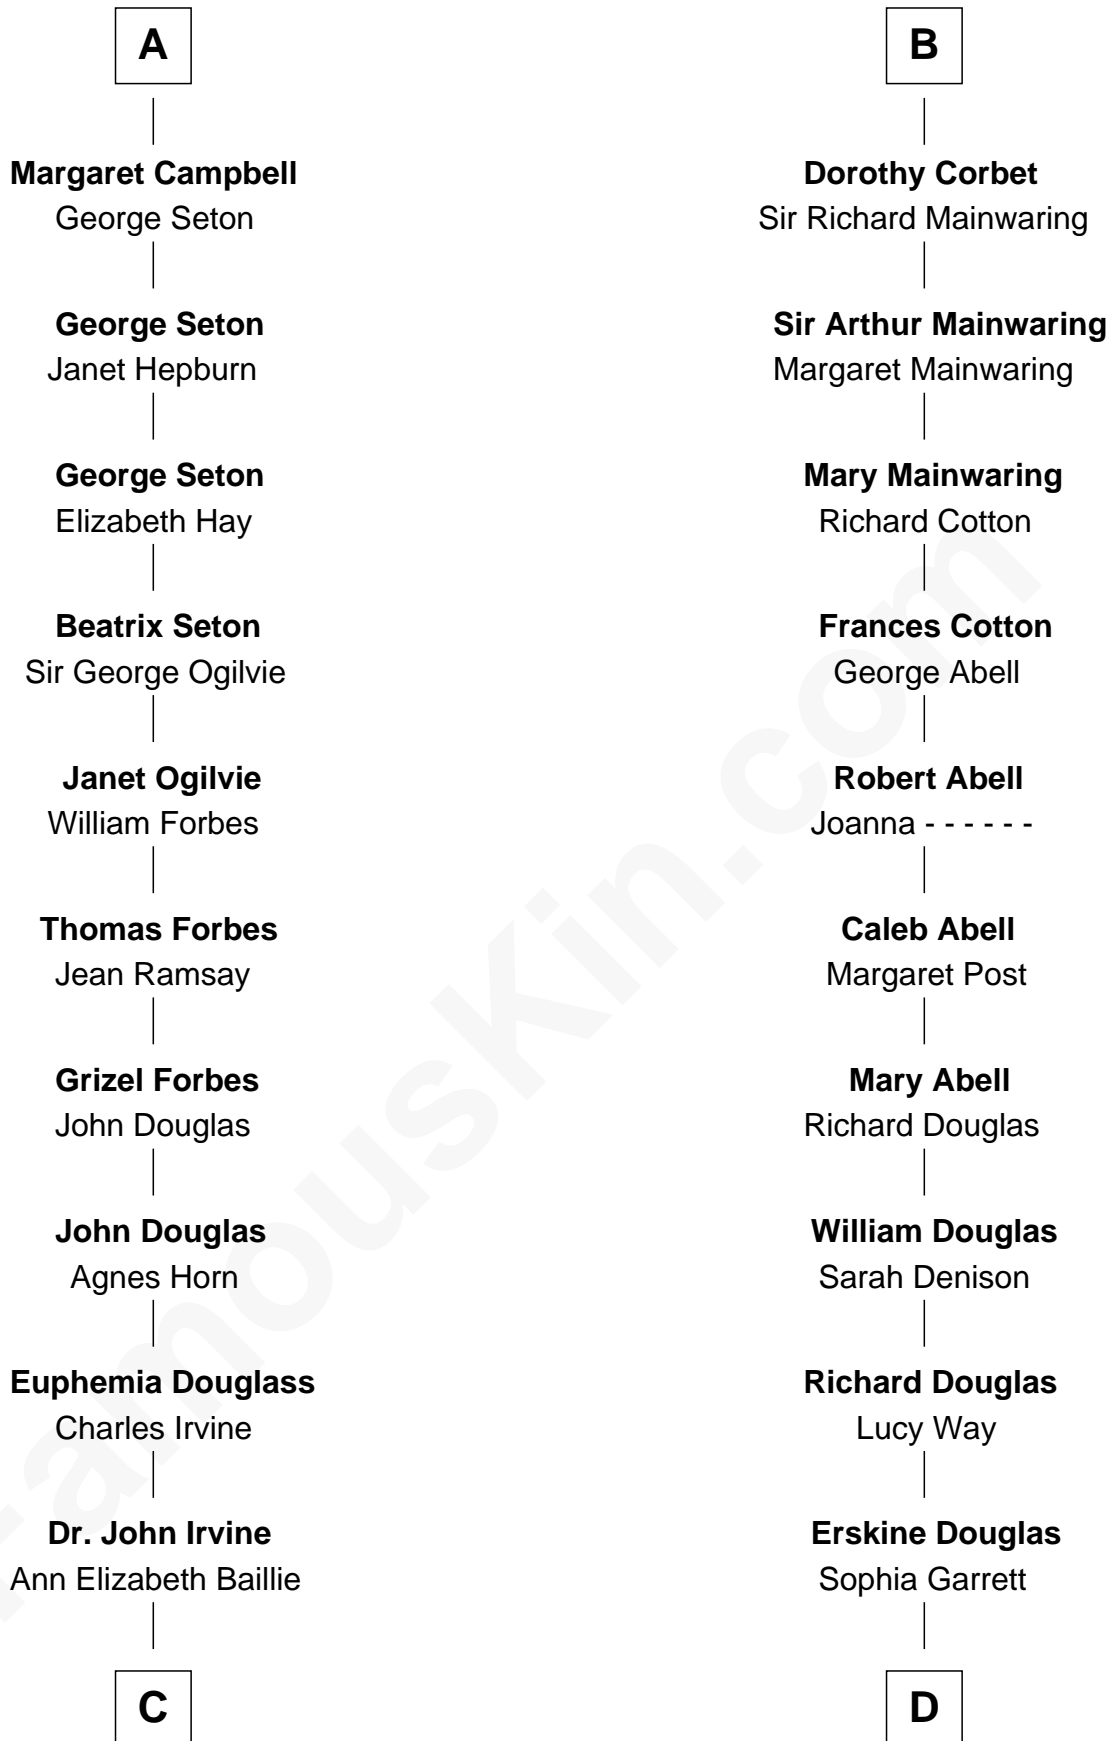

FamousKin.com

Relationship Chart of

Eleanor Roosevelt

First Lady of President Franklin D. Roosevelt

21st cousin of

Illeana Douglas

TV and Movie Actress

Sir Richard de Burgh

Margaret - - - - -

Elizabeth de Burgh
Robert I, King of Scotland

Matilda Bruce
Thomas Isaac

Joan Isaac
John de Ergadia

Isabel de Ergadia
Sir John Stewart

Sir Robert Stewart
Joan Stewart

John Stewart
Fingula of the Isles

Elizabeth Vernon
Sir Robert Corbet

B

C

Anne Irvine
James Bulloch

James Stephens Bulloch
Martha Stewart

Martha Bulloch
Theodore Roosevelt

Elliott Roosevelt
Anna Rebecca Hall

Eleanor Roosevelt
First Lady of Franklin Roosevelt