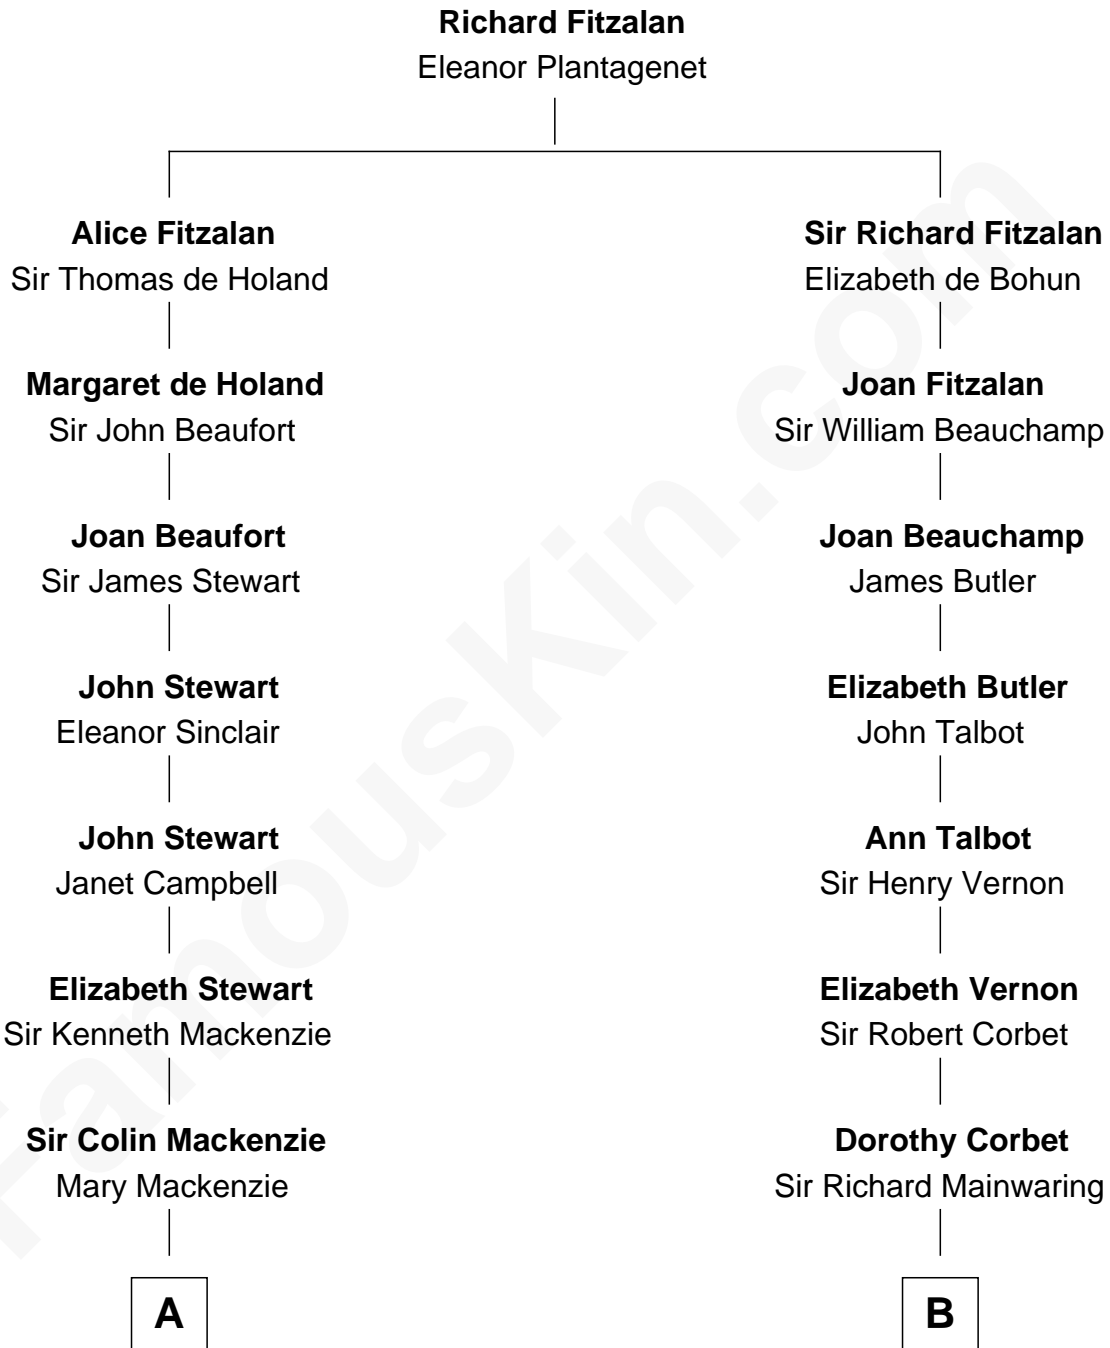

FamousKin.com

Relationship Chart of

Eleanor Roosevelt

First Lady of President Franklin D. Roosevelt

17th cousin 1 time removed of

Melvyn Douglas
Movie Actor

C

Lena Priscilla Shackelford
Edouard Gregory Hesselberg