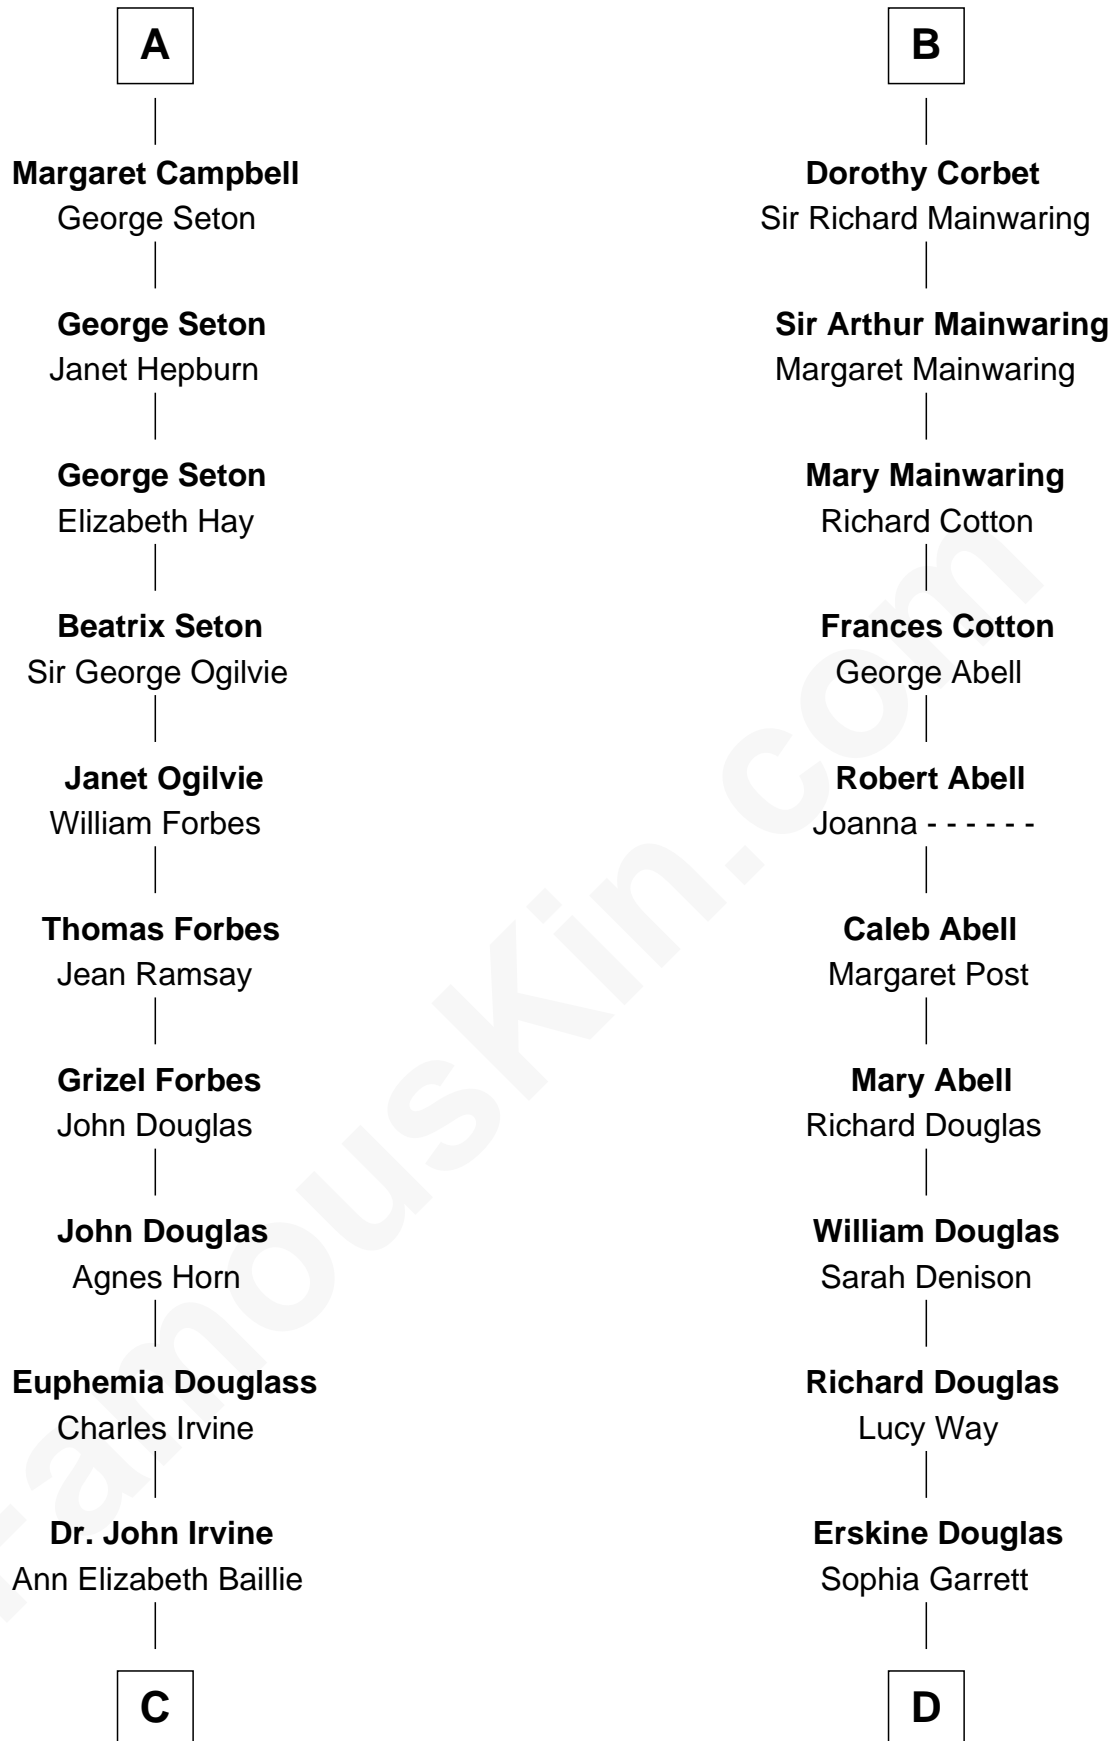

FamousKin.com

Relationship Chart of

Eleanor Roosevelt

First Lady of President Franklin D. Roosevelt

19th cousin 2 times removed of

Melvyn Douglas
Movie Actor

Sir Richard de Burgh

Margaret - - - - -

Elizabeth de Burgh
Robert I, King of Scotland

Matilda Bruce
Thomas Isaac

Joan Isaac
John de Ergadia

Isabel de Ergadia
Sir John Stewart

Sir Robert Stewart
Joan Stewart

John Stewart
Fingula of the Isles

Isabel Stewart
Colin Campbell

A

Joan de Burgh
Sir John Darcy

Elizabeth Darcy
James le Boteler

James Butler
Anne de Welles

James Butler
Joan Beauchamp

Elizabeth Butler
John Talbot

Ann Talbot
Sir Henry Vernon

Elizabeth Vernon
Sir Robert Corbet

B

C

Anne Irvine
James Bulloch

James Stephens Bulloch
Martha Stewart

Martha Bulloch
Theodore Roosevelt

Elliott Roosevelt
Anna Rebecca Hall

Eleanor Roosevelt
First Lady of Franklin Roosevelt

D