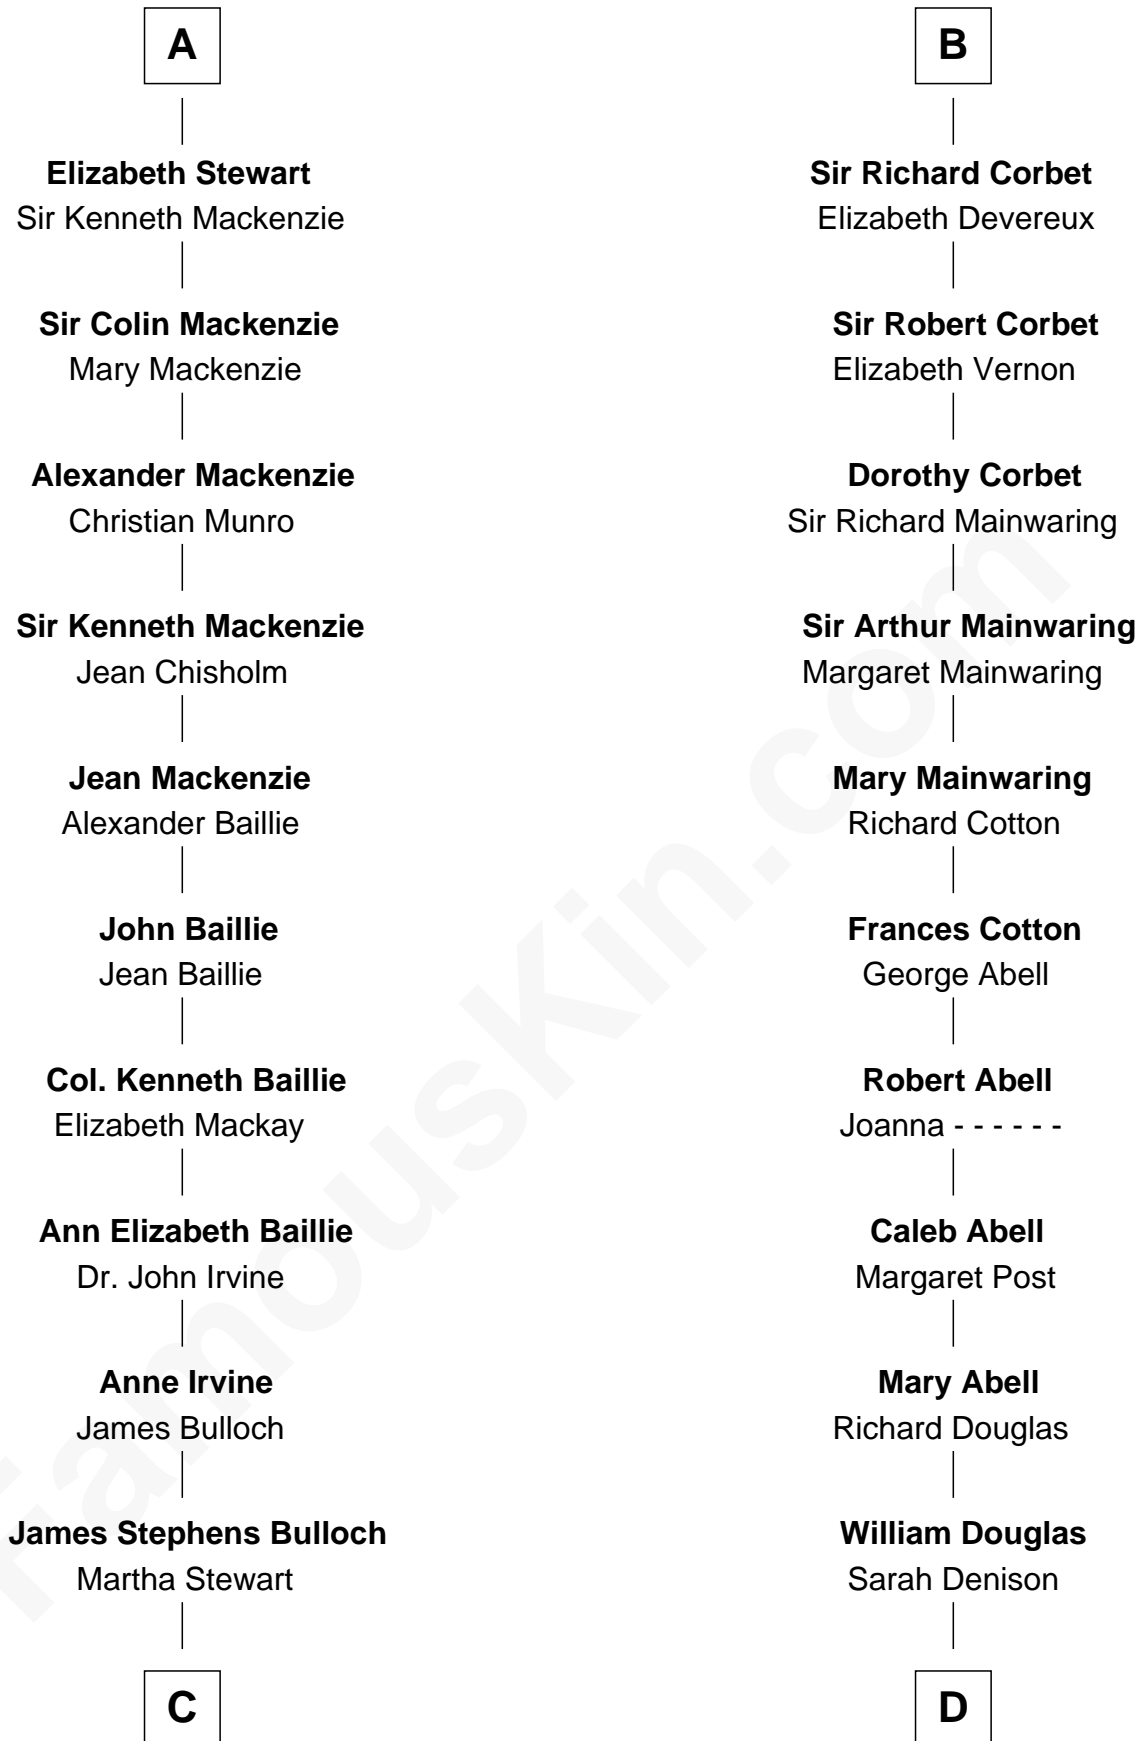

FamousKin.com

Relationship Chart of

Eleanor Roosevelt

First Lady of President Franklin D. Roosevelt

19th cousin 2 times removed of

Melvyn Douglas
Movie Actor

C

Martha Bulloch
Theodore Roosevelt

Elliott Roosevelt
Anna Rebecca Hall

Eleanor Roosevelt
First Lady of Franklin Roosevelt

D

Richard Douglas
Lucy Way

Erskine Douglas
Sophia Garrett

Emma Jane Douglas
Col. George Taliaferro Shackelford

Lena Priscilla Shackelford
Edouard Gregory Hesselberg