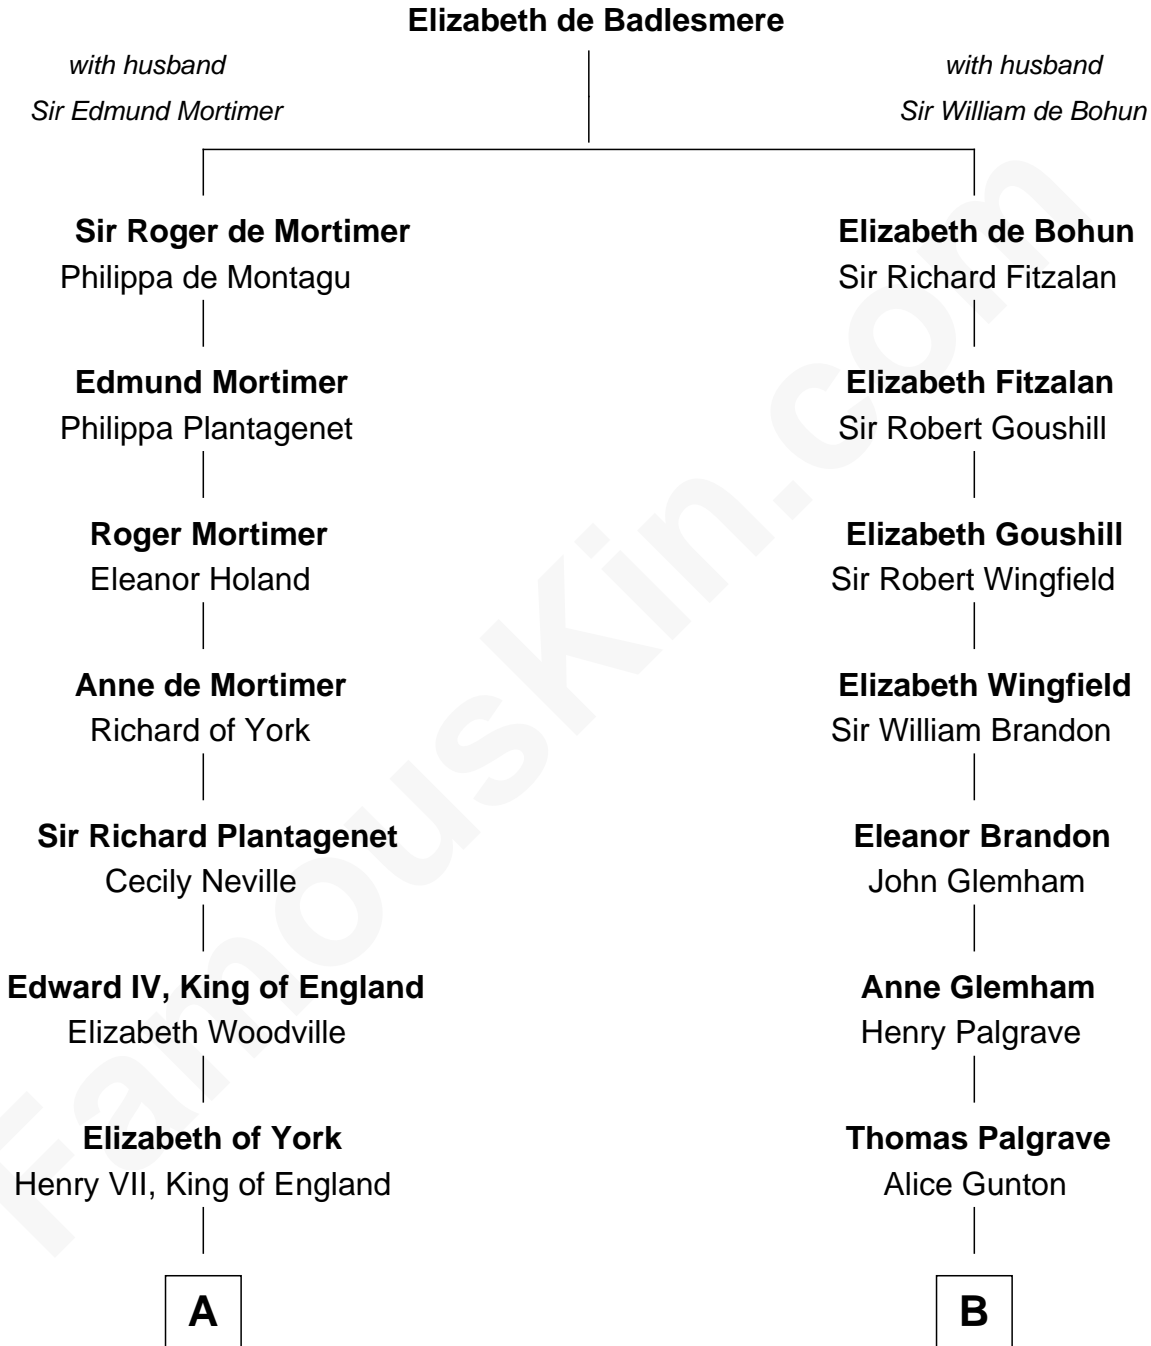

FamousKin.com

Relationship Chart of

Eleanor Roosevelt

First Lady of President Franklin D. Roosevelt

21st cousin of

Sarah Palin

9th Governor of Alaska

C

Gabriel Ver Planck Ludlow

Elizabeth A. Hunter

Dr. Edward Hunter Ludlow

Elizabeth Livingston

Mary Livingston Ludlow

Valentine Gill Hall

Anna Rebecca Hall

Elliott Roosevelt

Eleanor Roosevelt

First Lady of Franklin Roosevelt

D

James W. Heath

Alma Miranda Rhodes

Charles R. Heath

Alice Adeline Oriel

Charles Francis Heath