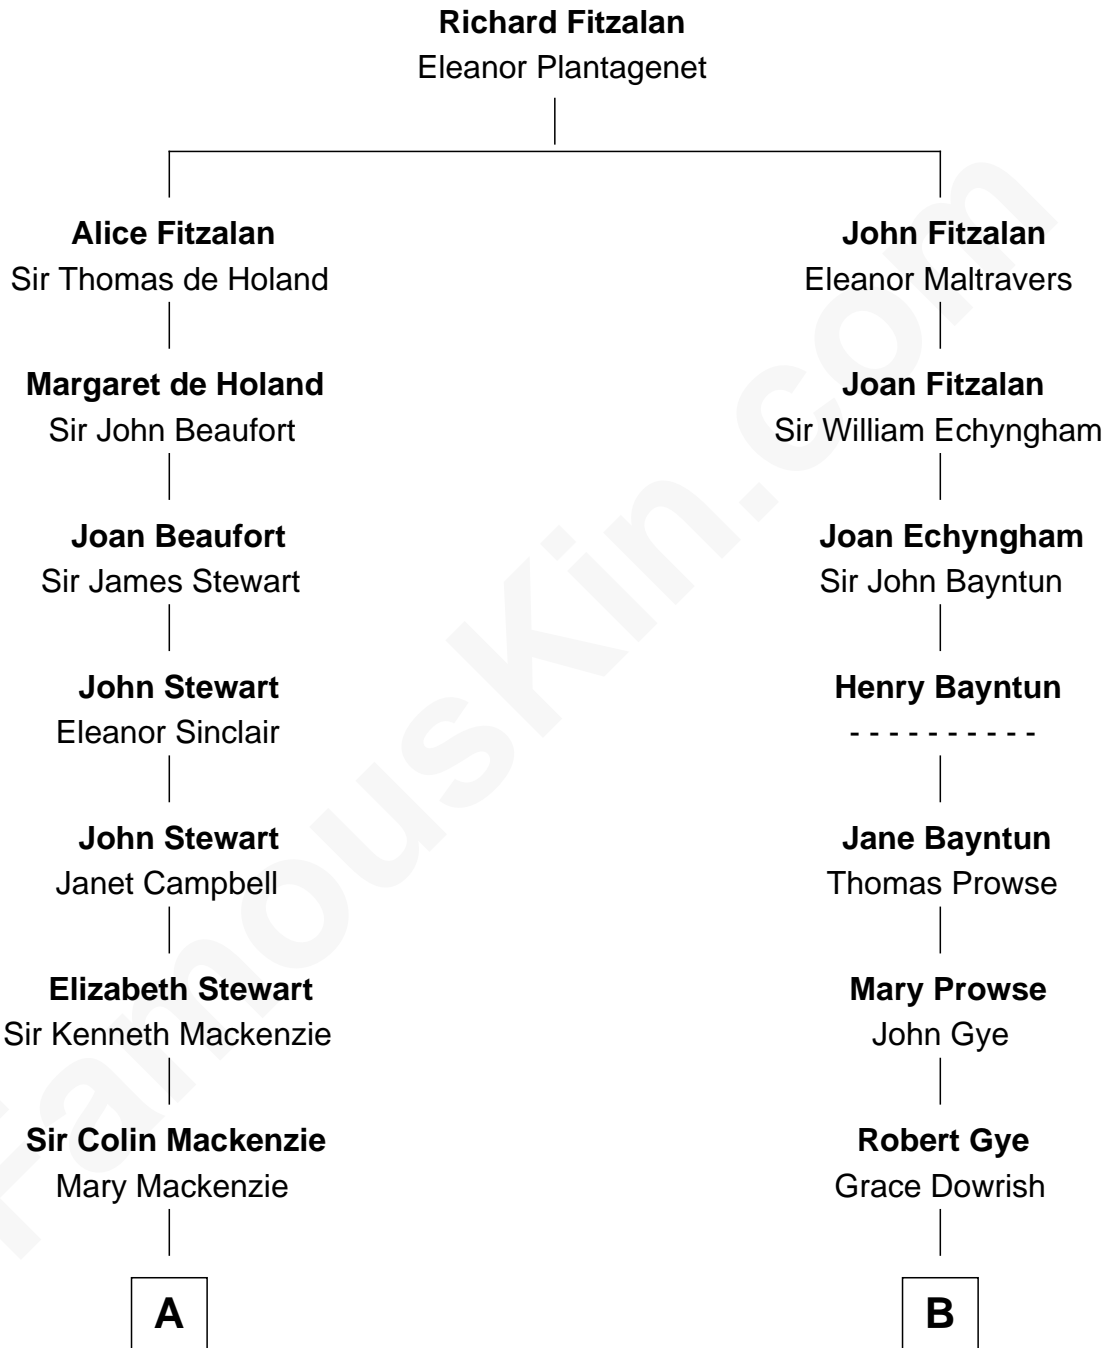

## Relationship Chart of

### Eleanor Roosevelt

*First Lady of President Franklin D. Roosevelt*

17th cousin 1 time removed of

**Sarah Palin**

*9th Governor of Alaska*

**C**

**Charles Richard Heath**

Sarah Sheeran