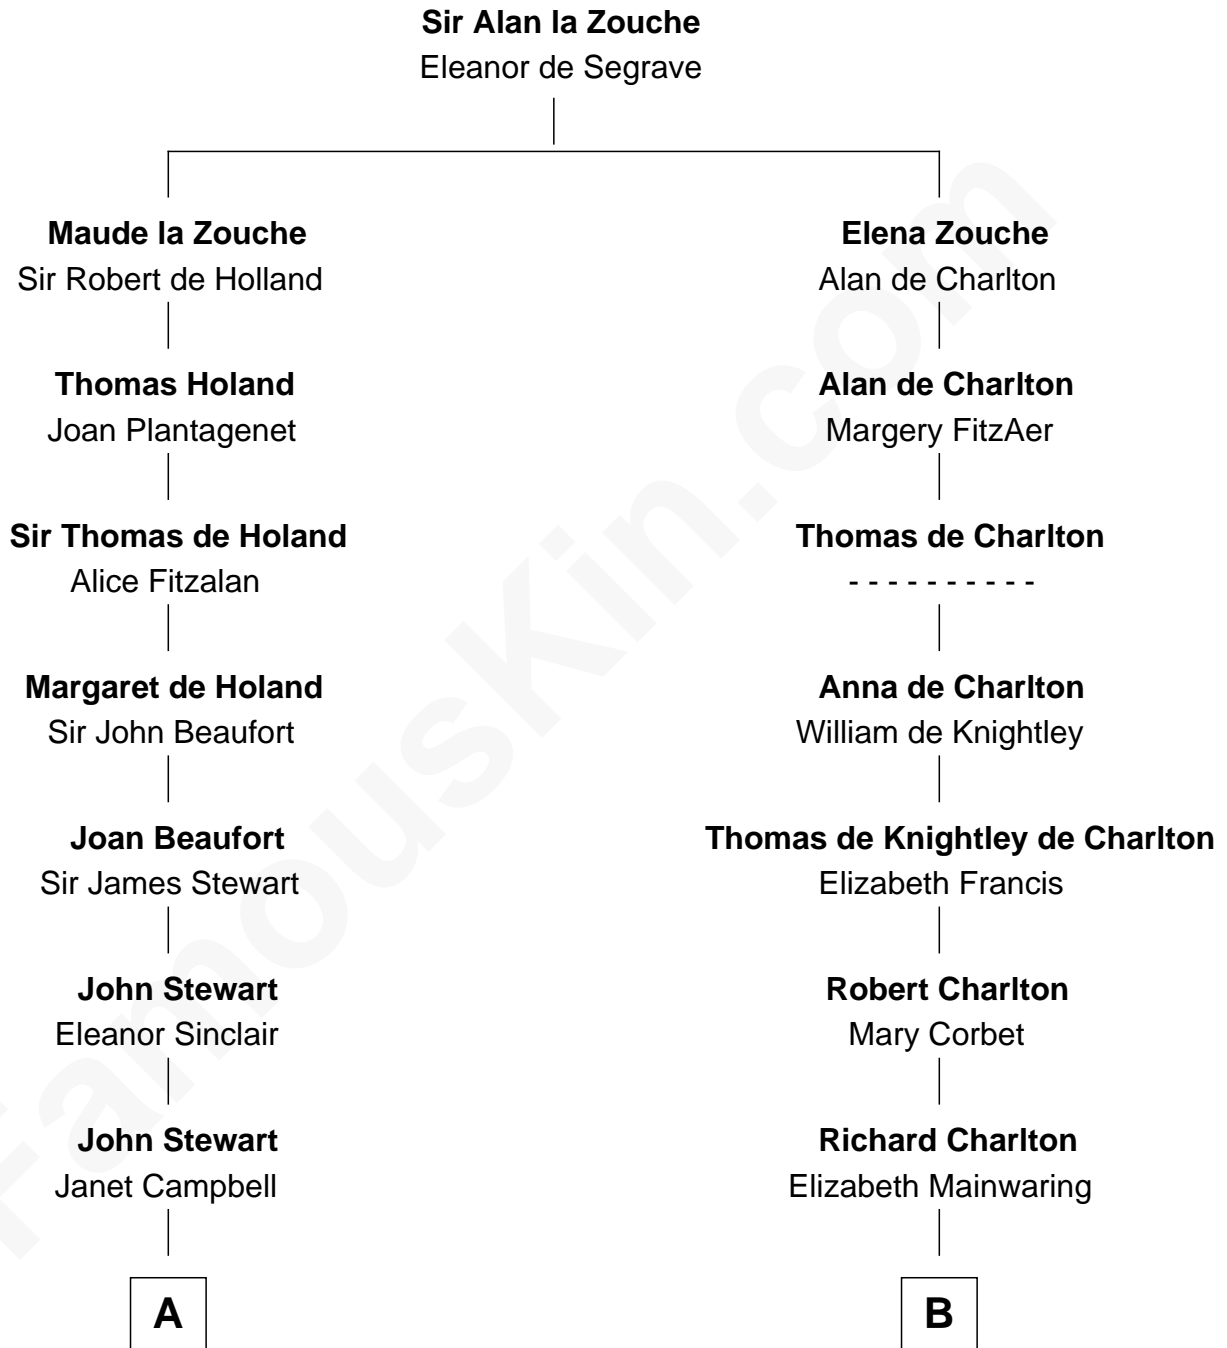

FamousKin.com

Relationship Chart of

Eleanor Roosevelt

First Lady of President Franklin D. Roosevelt

19th cousin 2 times removed of

Sarah Palin

9th Governor of Alaska

C

Martha Bulloch
Theodore Roosevelt

Elliott Roosevelt
Anna Rebecca Hall

Eleanor Roosevelt
First Lady of Franklin Roosevelt

D

Thomas S. Ruddock
Maria Nancy Newell

May Belle Ruddock
Henry Charles Brandt

Nellie Marie Brandt
Charles Francis Heath

Charles Richard Heath
Sarah Sheeran

Sarah Palin
9th Governor of Alaska