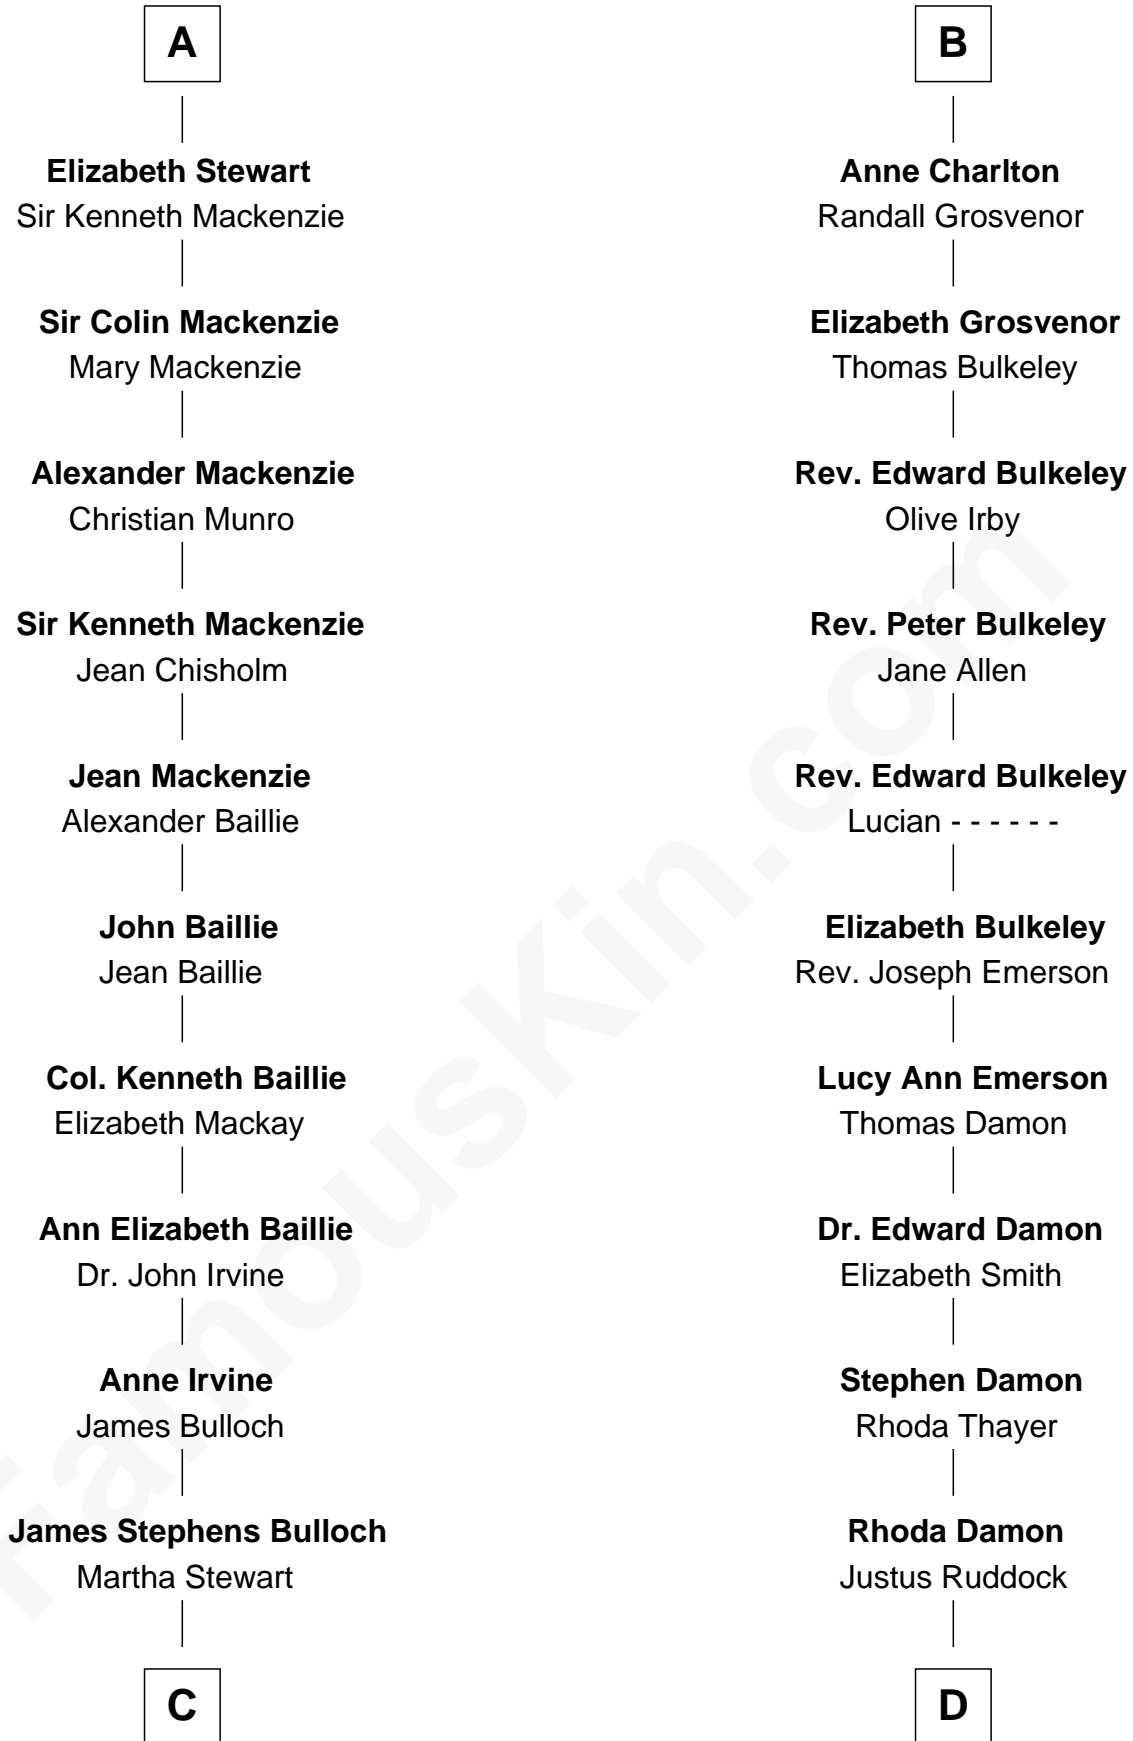

FamousKin.com

Relationship Chart of

Eleanor Roosevelt

First Lady of President Franklin D. Roosevelt

19th cousin 2 times removed of

Sarah Palin

9th Governor of Alaska

C

Martha Bulloch
Theodore Roosevelt

Elliott Roosevelt
Anna Rebecca Hall

Eleanor Roosevelt
First Lady of Franklin Roosevelt

D

Thomas S. Ruddock
Maria Nancy Newell

May Belle Ruddock
Henry Charles Brandt

Nellie Marie Brandt
Charles Francis Heath

Charles Richard Heath
Sarah Sheeran

Sarah Palin
9th Governor of Alaska