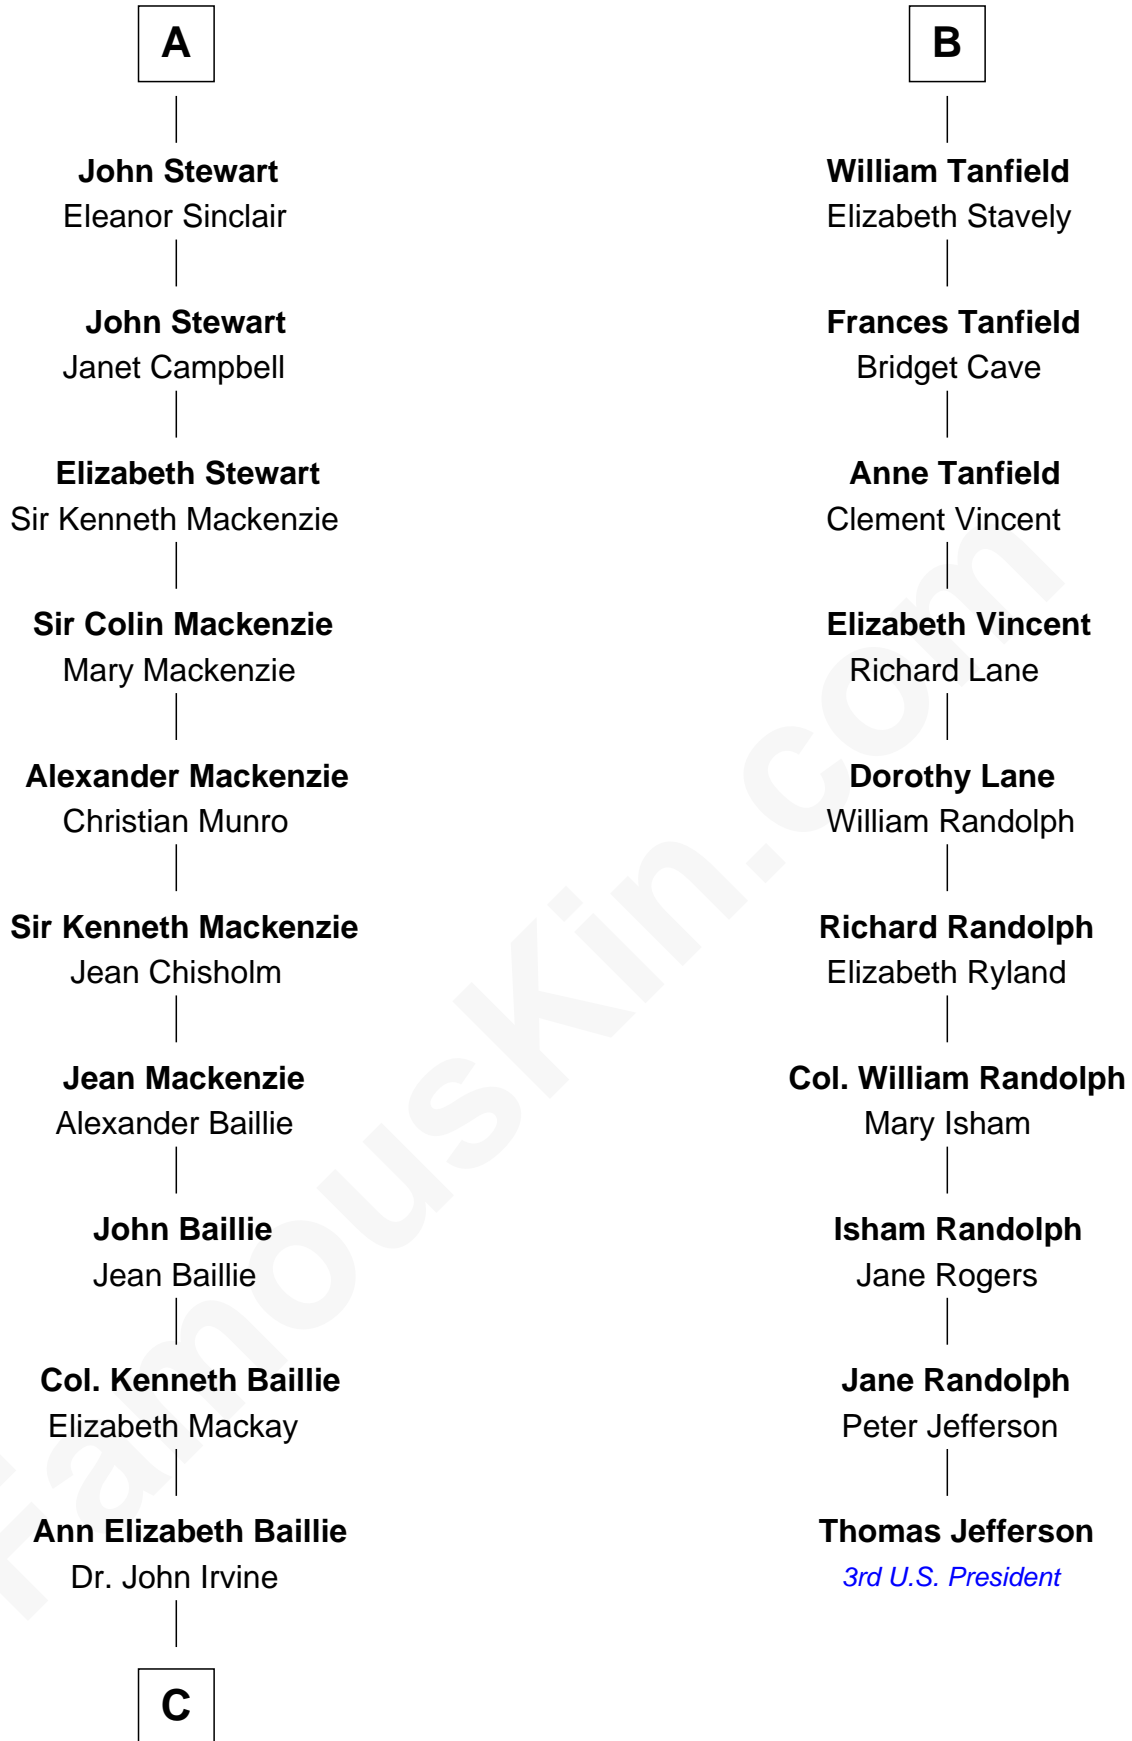

## Relationship Chart of

### Eleanor Roosevelt

*First Lady of President Franklin D. Roosevelt*

**16th cousin 5 times removed of**

### Thomas Jefferson

*3rd U.S. President and Signer of the Declaration of Independence*

**C**

**Anne Irvine**  
James Bulloch

**James Stephens Bulloch**  
Martha Stewart

**Martha Bulloch**  
Theodore Roosevelt