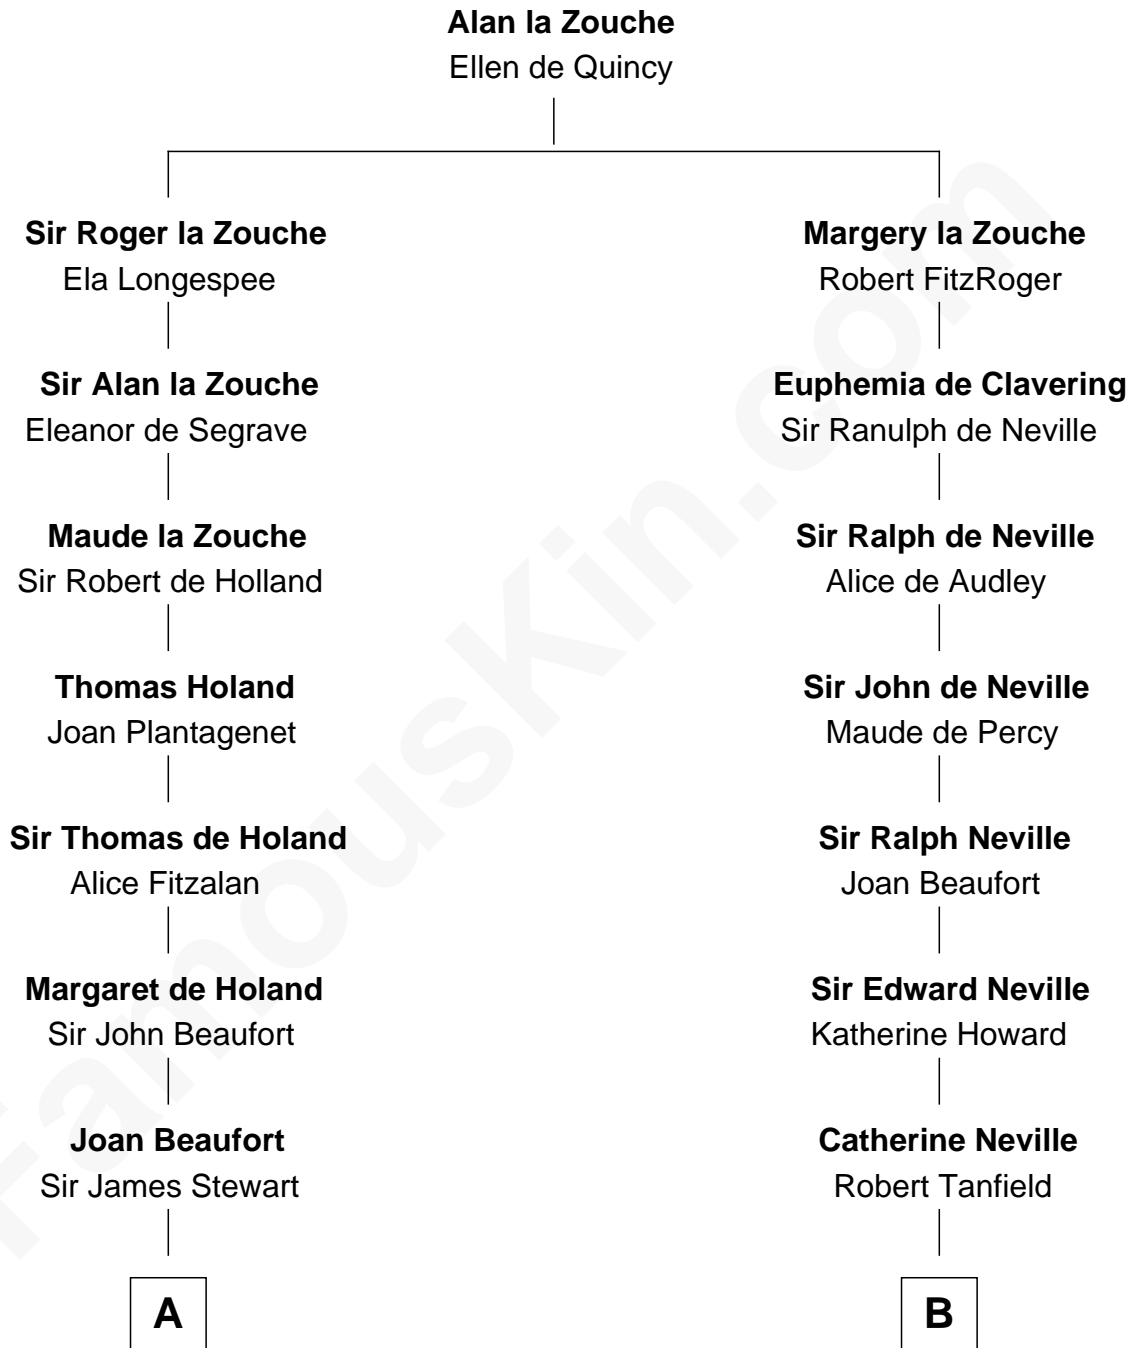

Thomas Jefferson

3rd U.S. President and Signer of the Declaration of Independence