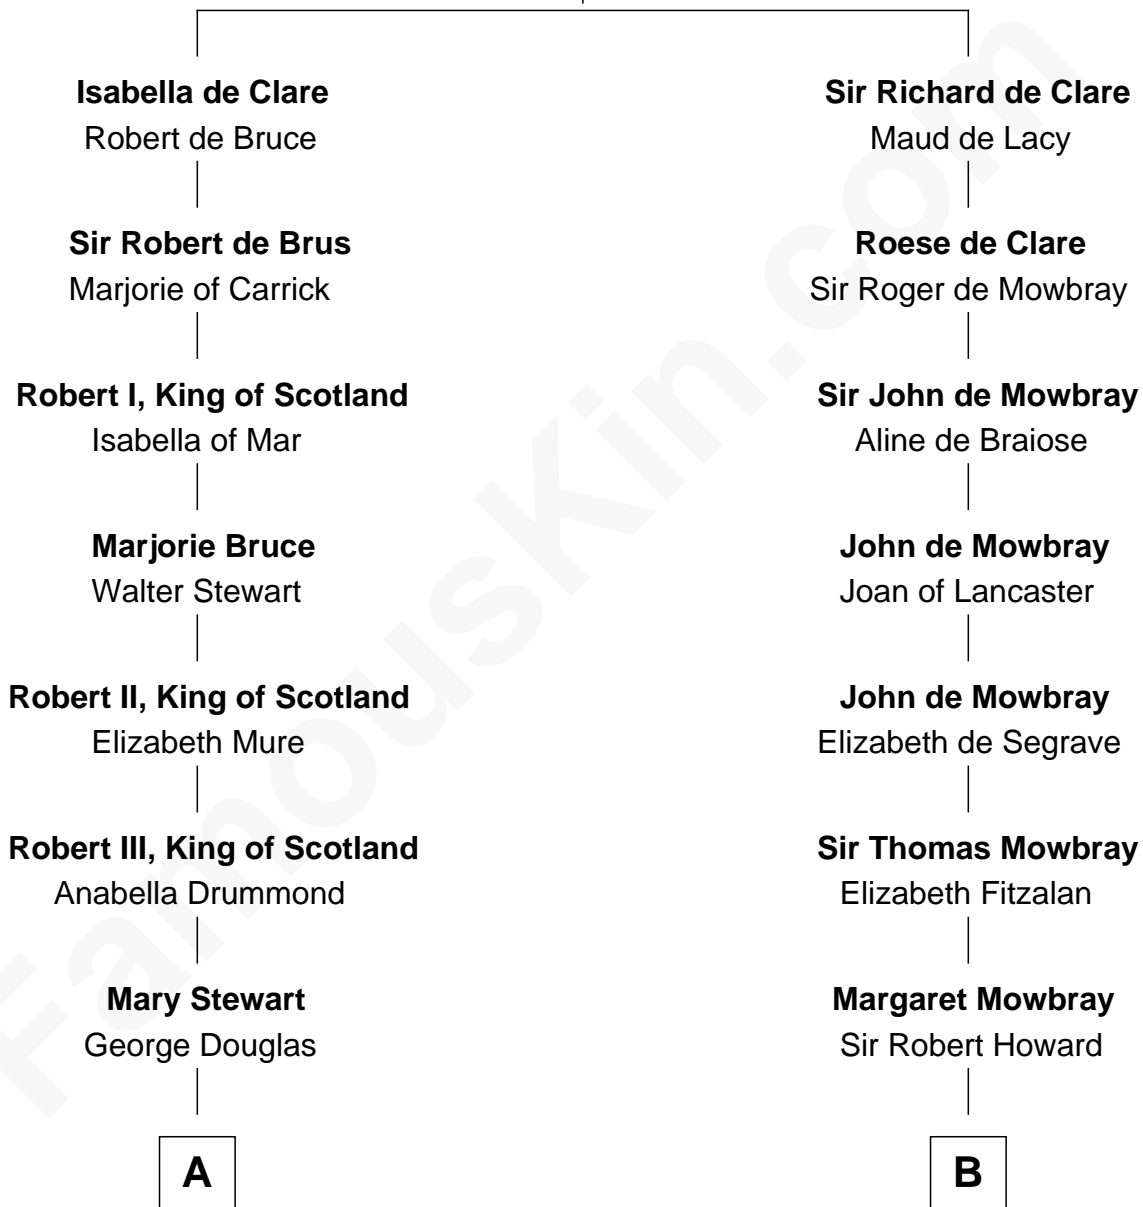

FamousKin.com

Relationship Chart of

Eleanor Roosevelt

First Lady of President Franklin D. Roosevelt

18th cousin 3 times removed of

Thomas Jefferson

3rd U.S. President and Signer of the Declaration of Independence

Gilbert de Clare

Isabel Marshal

C

Anne Irvine
James Bulloch

James Stephens Bulloch
Martha Stewart

Martha Bulloch
Theodore Roosevelt

Elliott Roosevelt
Anna Rebecca Hall

Eleanor Roosevelt
First Lady of Franklin Roosevelt

D

Jane Randolph
Peter Jefferson

Thomas Jefferson
3rd U.S. President

FamousKin.com