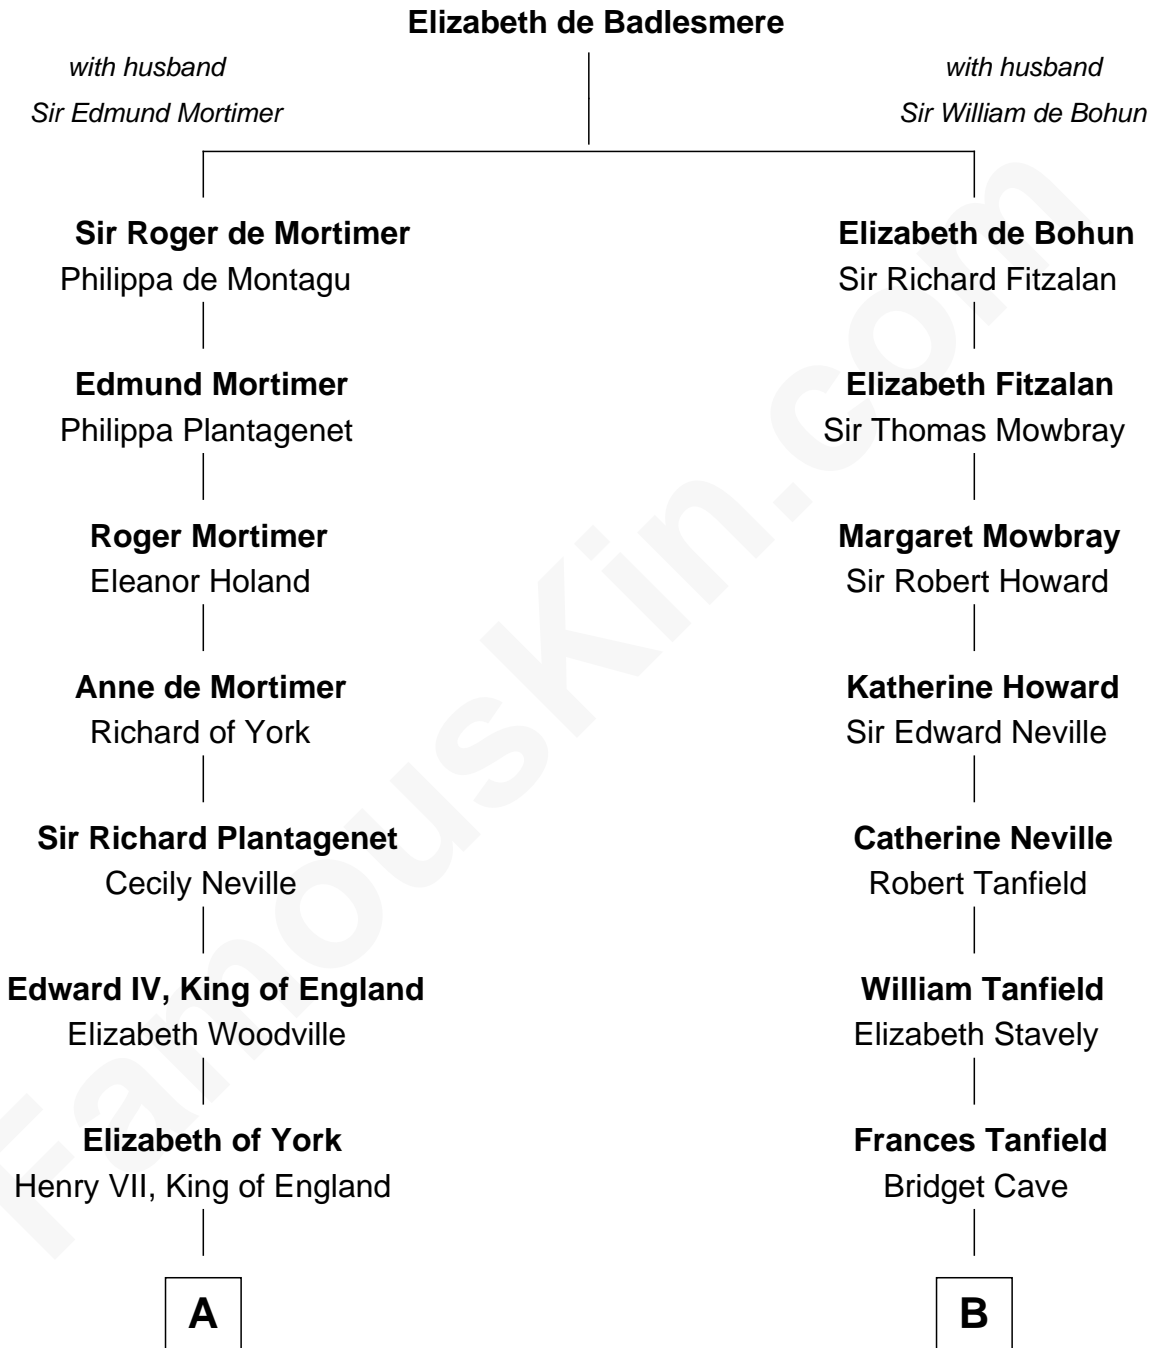

FamousKin.com

Relationship Chart of

Eleanor Roosevelt

First Lady of President Franklin D. Roosevelt

14th cousin 7 times removed of

Thomas Jefferson

3rd U.S. President and Signer of the Declaration of Independence

C

—
Gabriel Ver Planck Ludlow

Elizabeth A. Hunter

—
Dr. Edward Hunter Ludlow

Elizabeth Livingston

—
Mary Livingston Ludlow

Valentine Gill Hall

—
Anna Rebecca Hall

Elliott Roosevelt

—
Eleanor Roosevelt

First Lady of Franklin Roosevelt

FamousKin.com