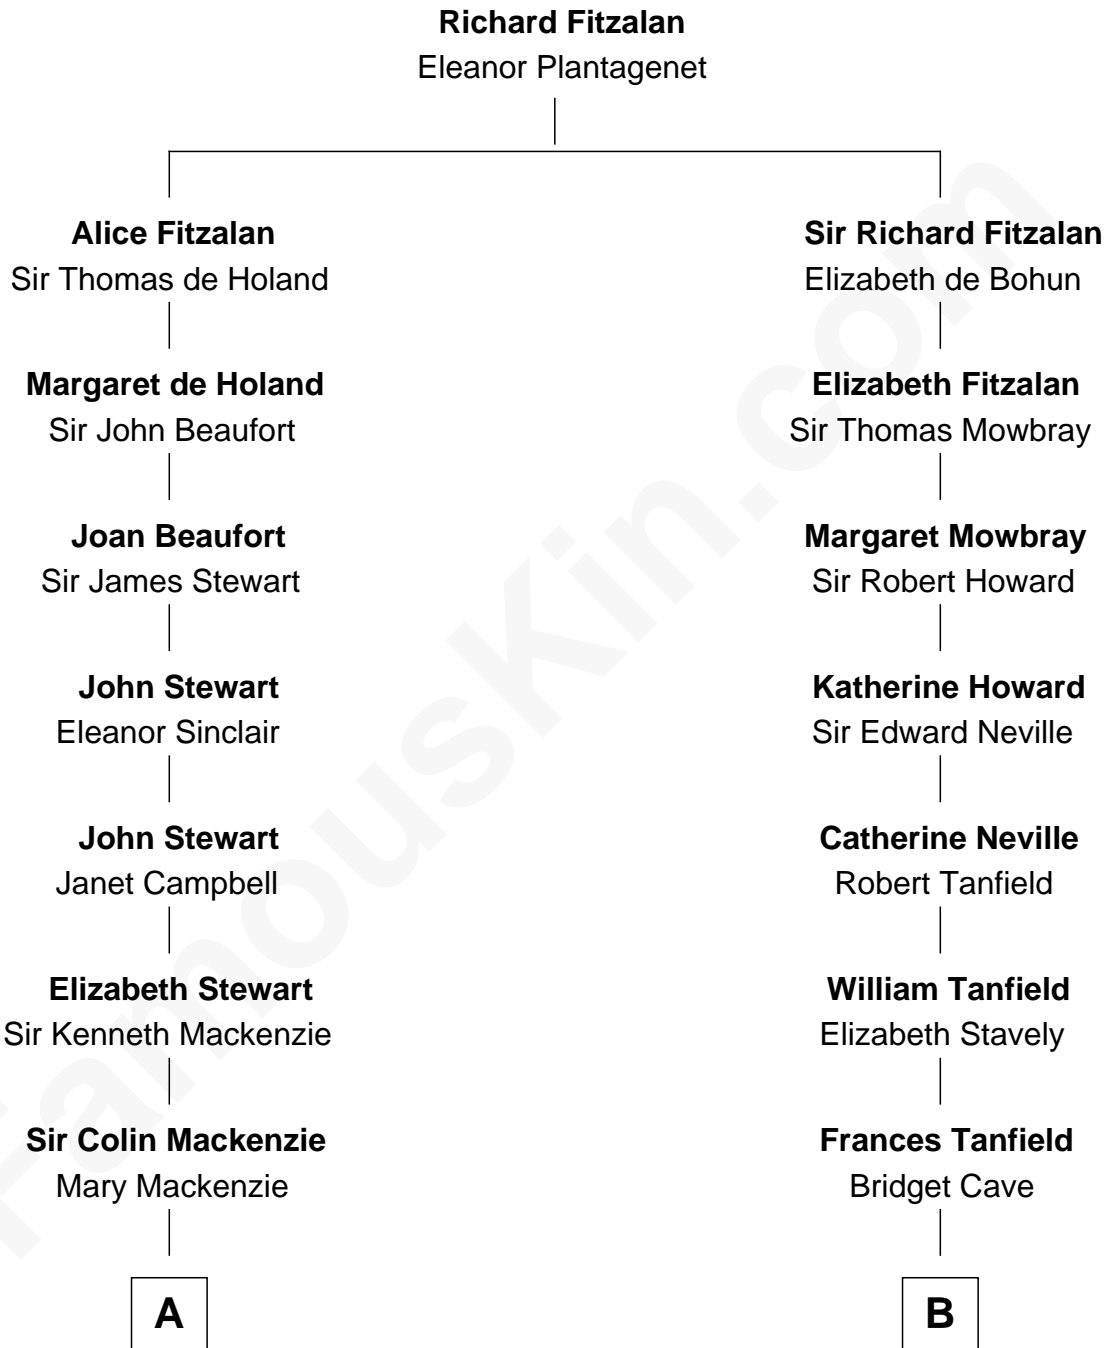

FamousKin.com

Relationship Chart of

Eleanor Roosevelt

First Lady of President Franklin D. Roosevelt

14th cousin 3 times removed of

Thomas Jefferson

3rd U.S. President and Signer of the Declaration of Independence