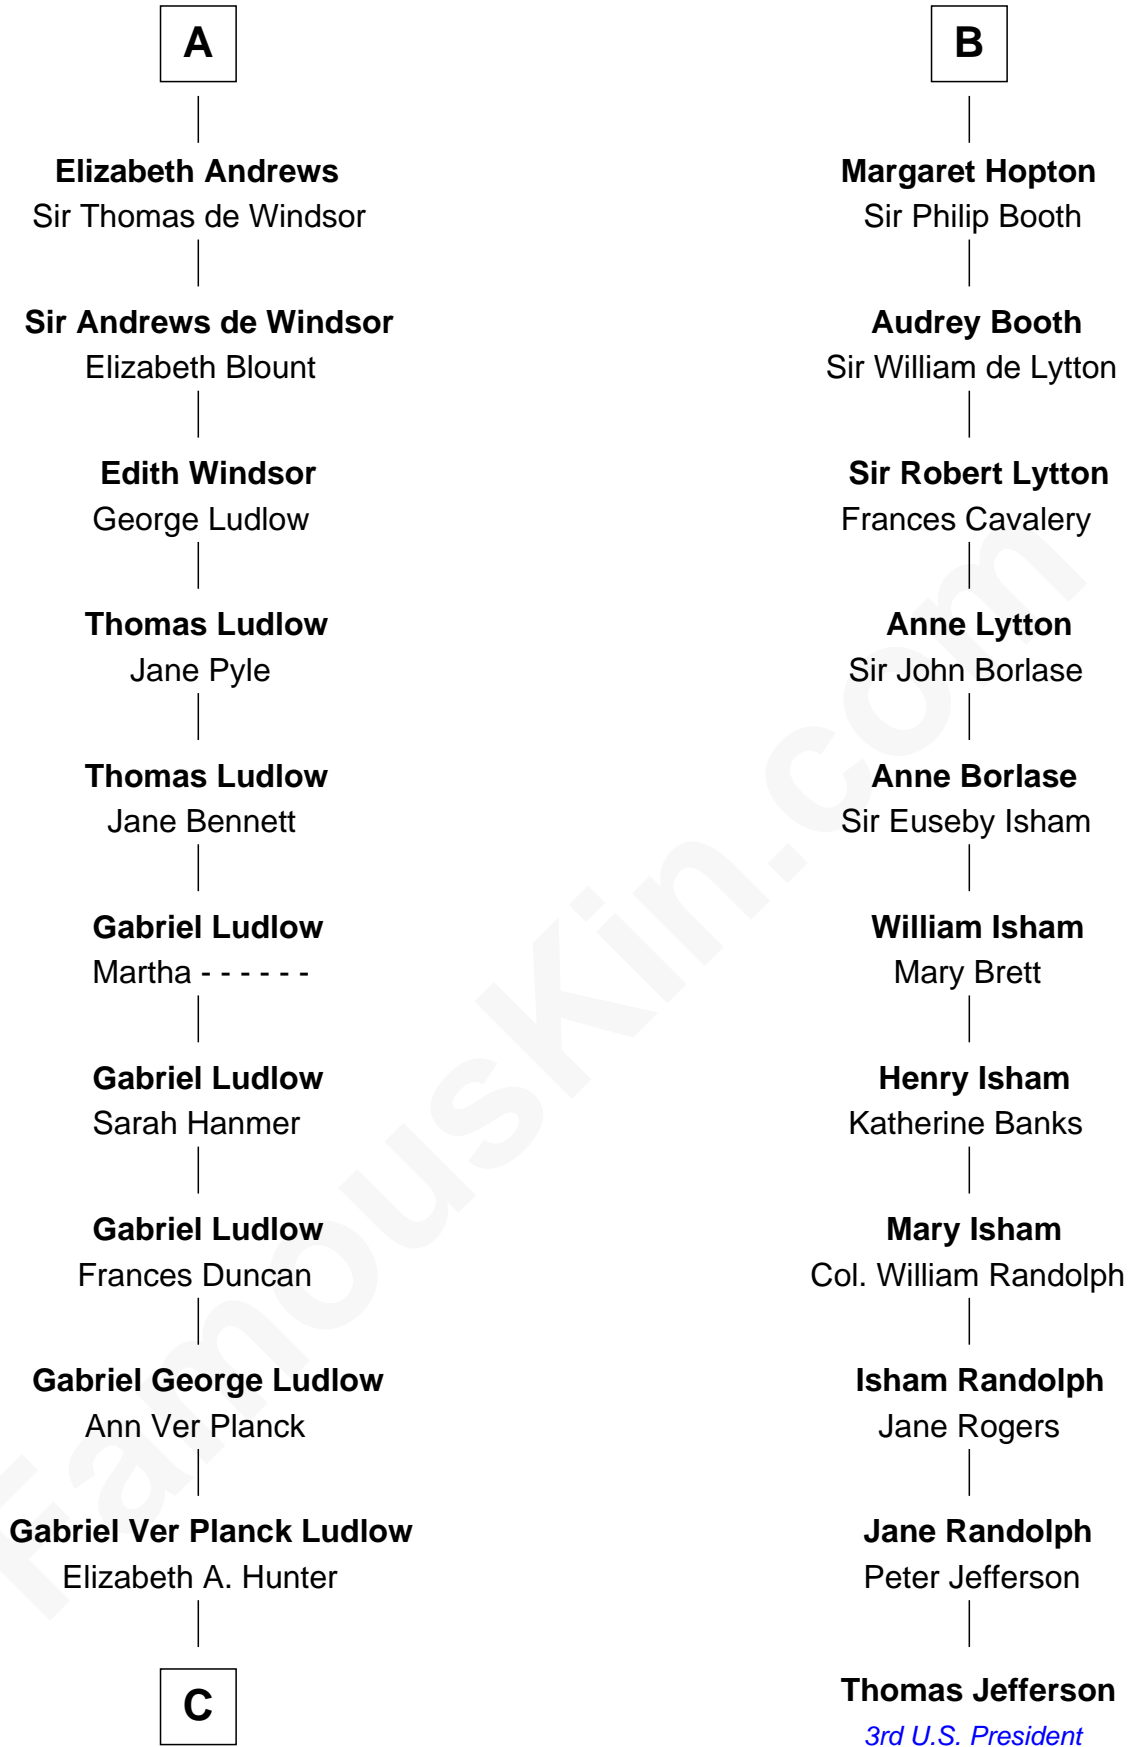

FamousKin.com

Relationship Chart of

Eleanor Roosevelt

First Lady of President Franklin D. Roosevelt

17th cousin 3 times removed of

Thomas Jefferson

3rd U.S. President and Signer of the Declaration of Independence

Sir Hugh le Despencer

Aveline Basset

C

—
Dr. Edward Hunter Ludlow

Elizabeth Livingston

—
Mary Livingston Ludlow

Valentine Gill Hall

—
Anna Rebecca Hall

Elliott Roosevelt

—
Eleanor Roosevelt

First Lady of Franklin Roosevelt

FamousKin.com