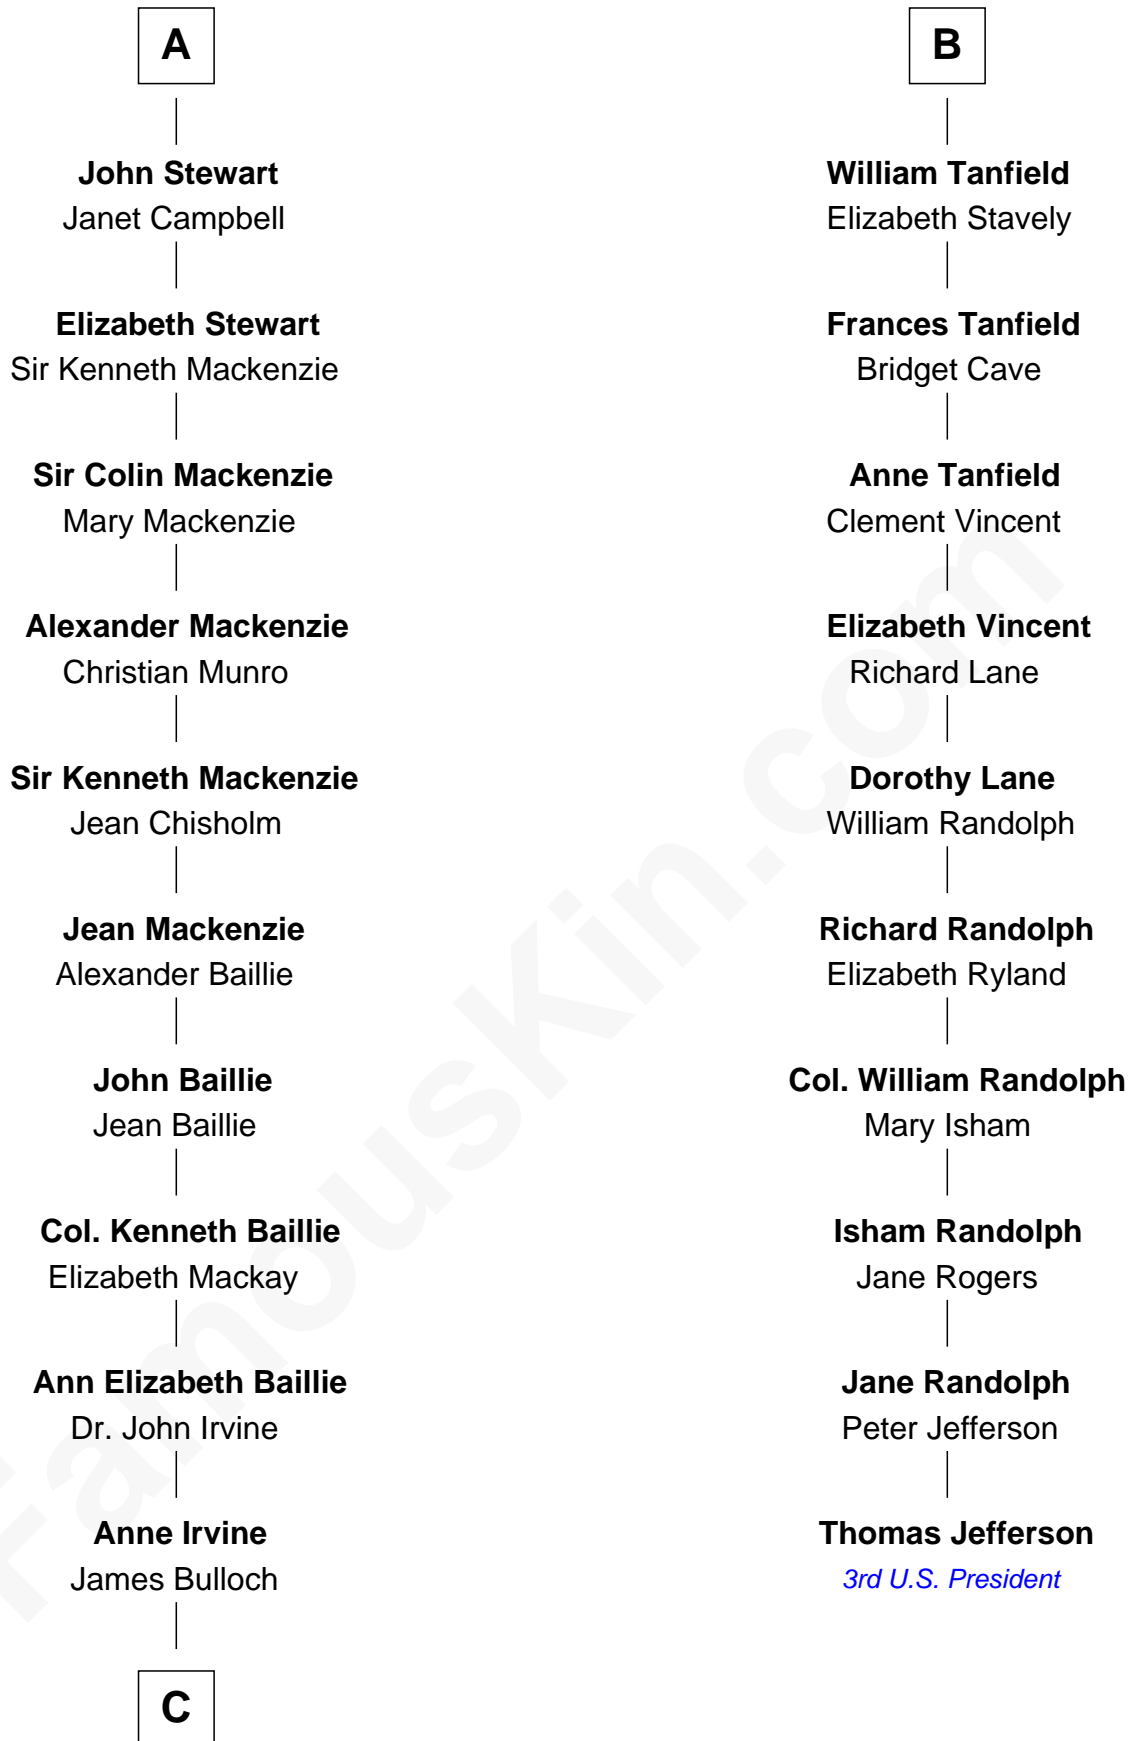

FamousKin.com

Relationship Chart of

Eleanor Roosevelt

First Lady of President Franklin D. Roosevelt

16th cousin 4 times removed of

Thomas Jefferson

3rd U.S. President and Signer of the Declaration of Independence

C

James Stephens Bulloch

Martha Stewart

Martha Bulloch

Theodore Roosevelt

Elliott Roosevelt

Anna Rebecca Hall

Eleanor Roosevelt