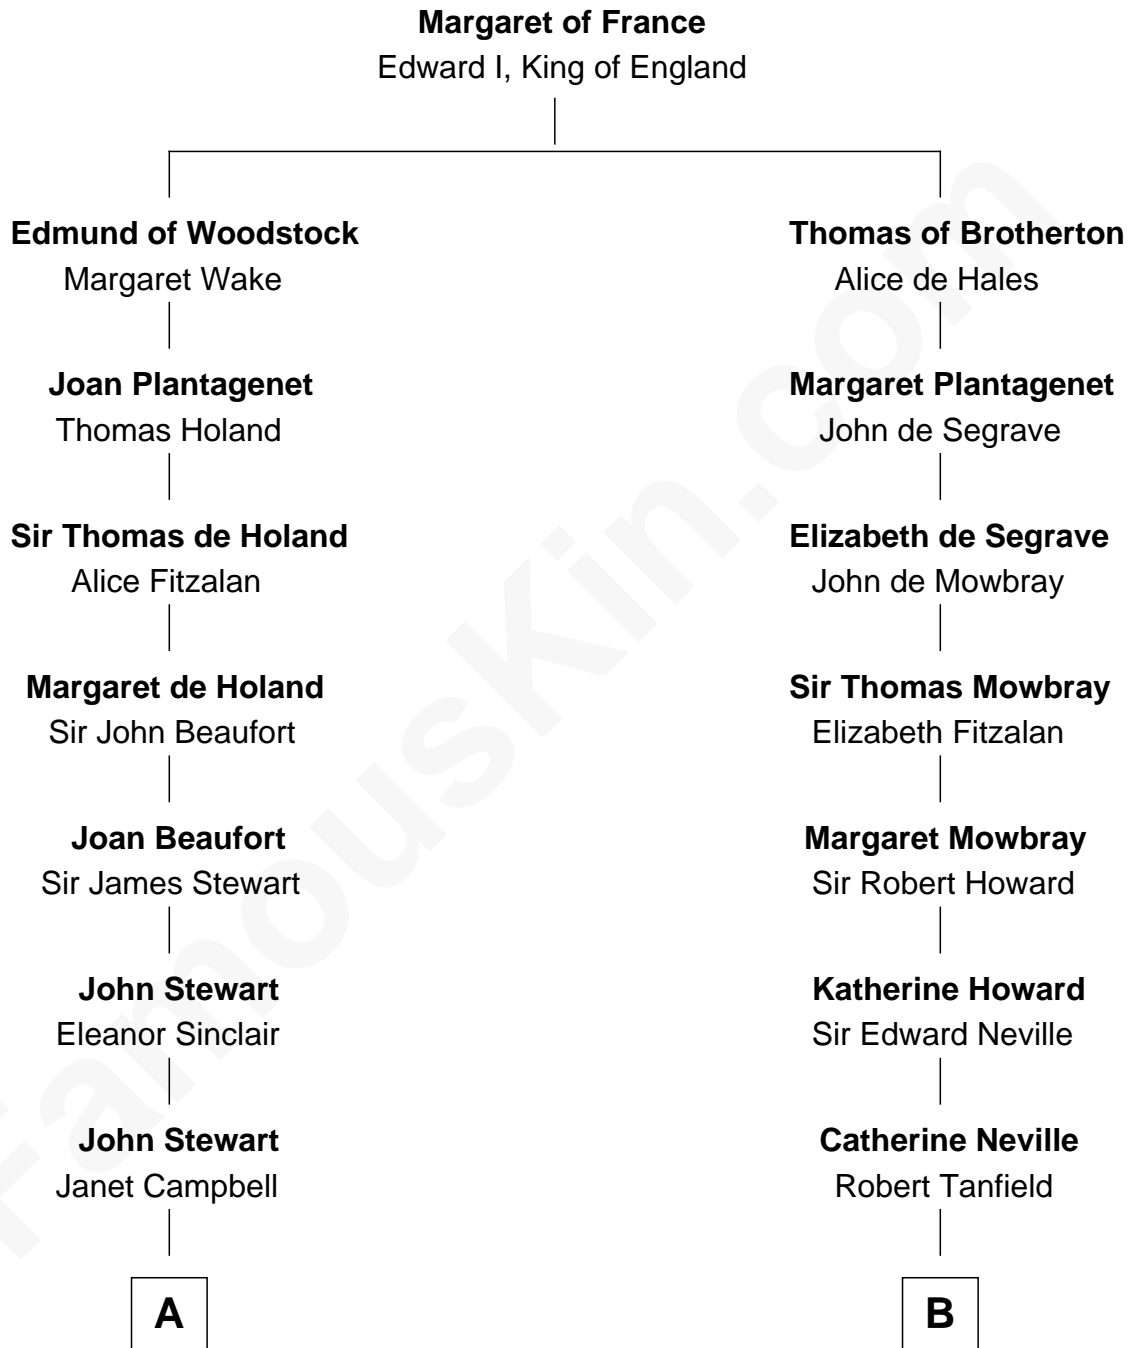

## Relationship Chart of

### Eleanor Roosevelt

*First Lady of President Franklin D. Roosevelt*

**16th cousin 3 times removed of**

### Thomas Jefferson

*3rd U.S. President and Signer of the Declaration of Independence*

**C**

**Martha Bulloch**  
Theodore Roosevelt

**Elliott Roosevelt**  
Anna Rebecca Hall

**Eleanor Roosevelt**  
*First Lady of Franklin Roosevelt*