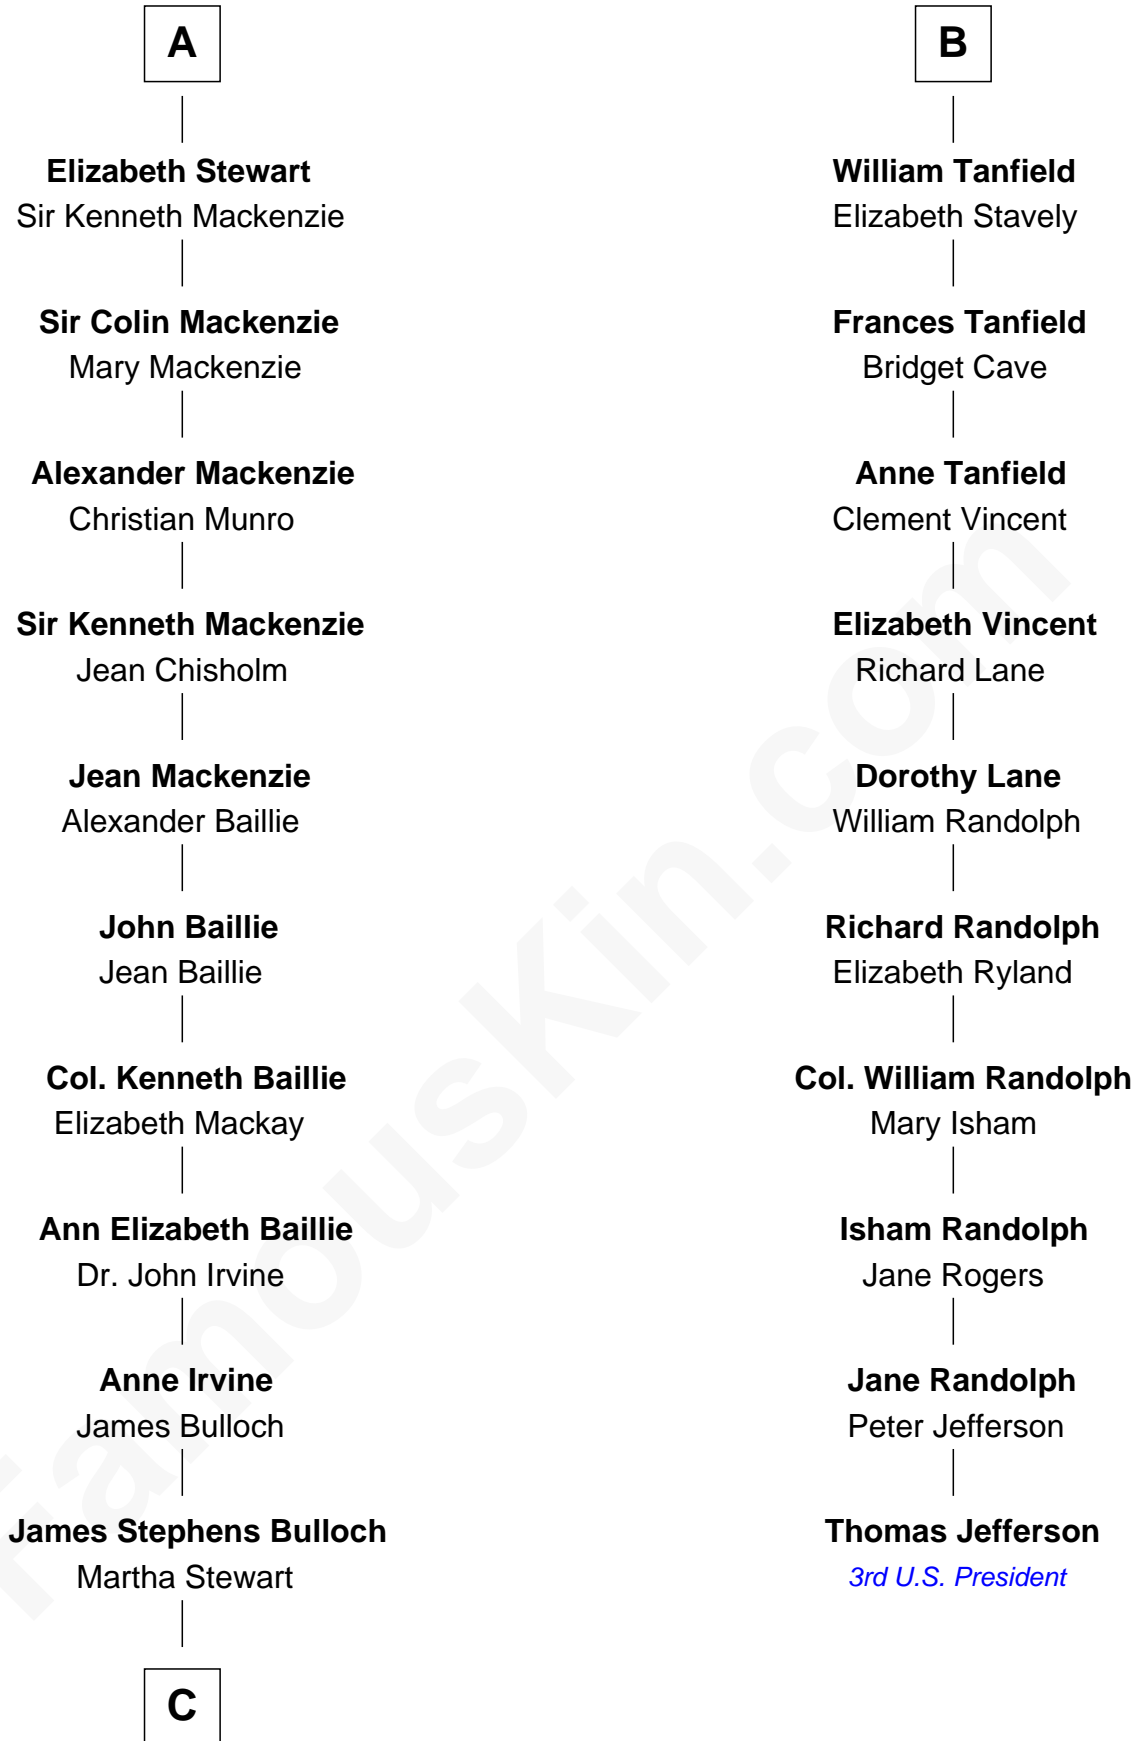

## Relationship Chart of

### Eleanor Roosevelt

*First Lady of President Franklin D. Roosevelt*

**16th cousin 3 times removed of**

### Thomas Jefferson

*3rd U.S. President and Signer of the Declaration of Independence*

**C**

**Martha Bulloch**  
Theodore Roosevelt

**Elliott Roosevelt**  
Anna Rebecca Hall

**Eleanor Roosevelt**  
*First Lady of Franklin Roosevelt*