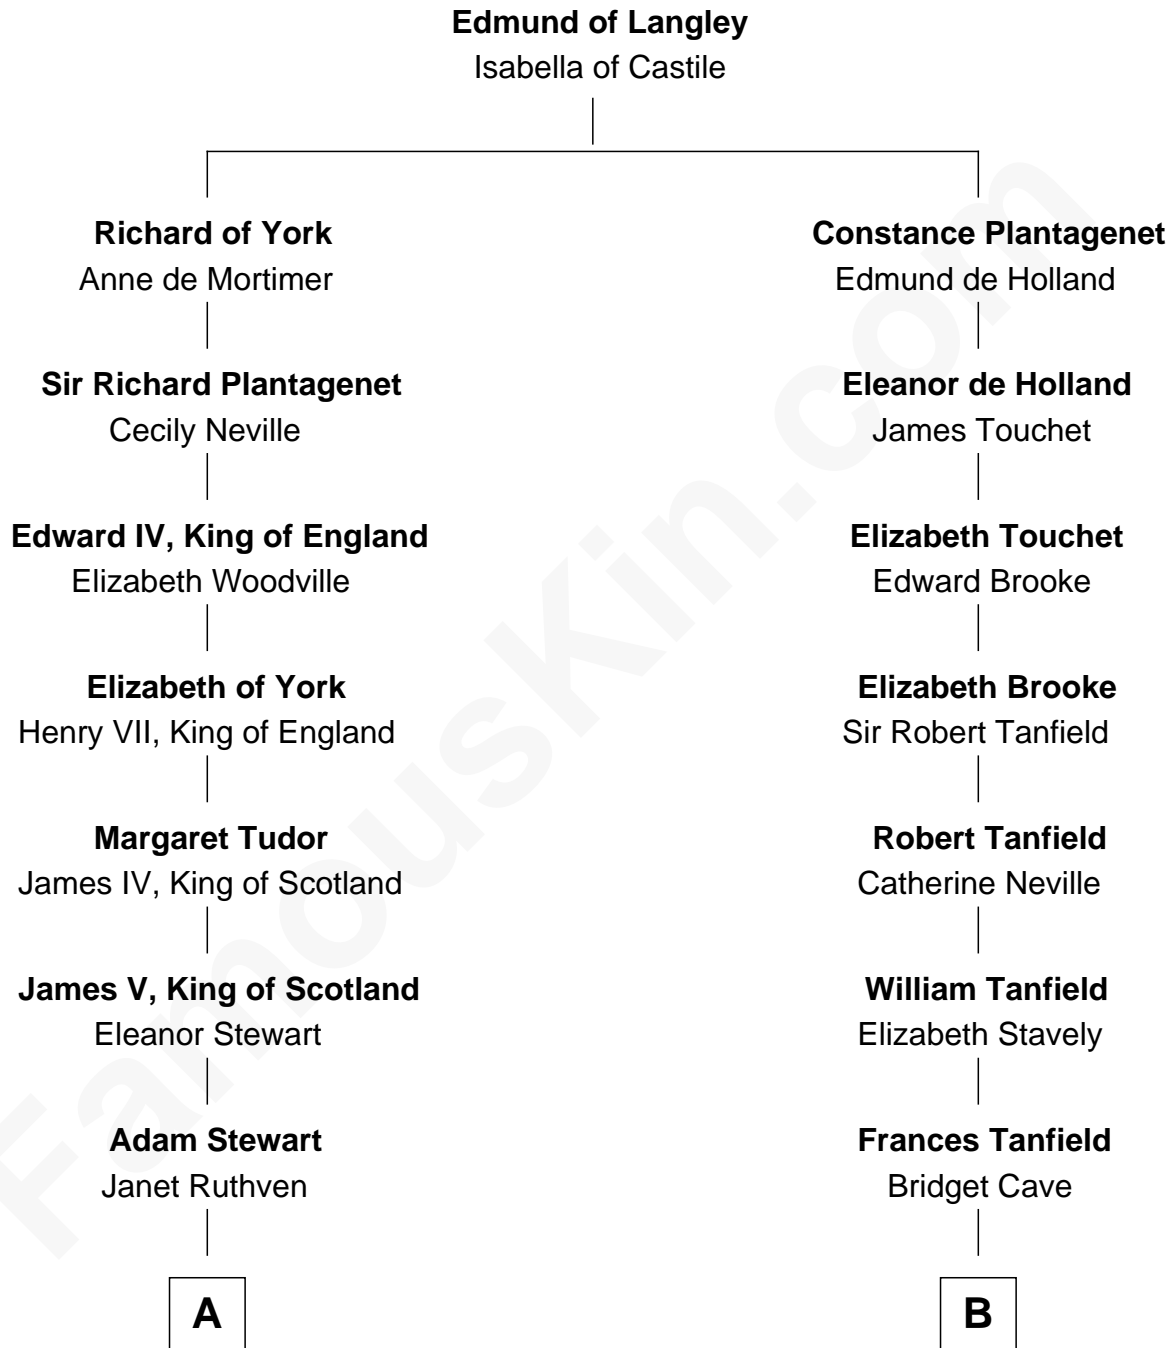

## Relationship Chart of

### Eleanor Roosevelt

*First Lady of President Franklin D. Roosevelt*

**14th cousin 4 times removed of**

### Thomas Jefferson

*3rd U.S. President and Signer of the Declaration of Independence*

**C**

—  
**Anna Rebecca Hall**

Elliott Roosevelt

—  
**Eleanor Roosevelt**

*First Lady of Franklin Roosevelt*

FamousKin.com