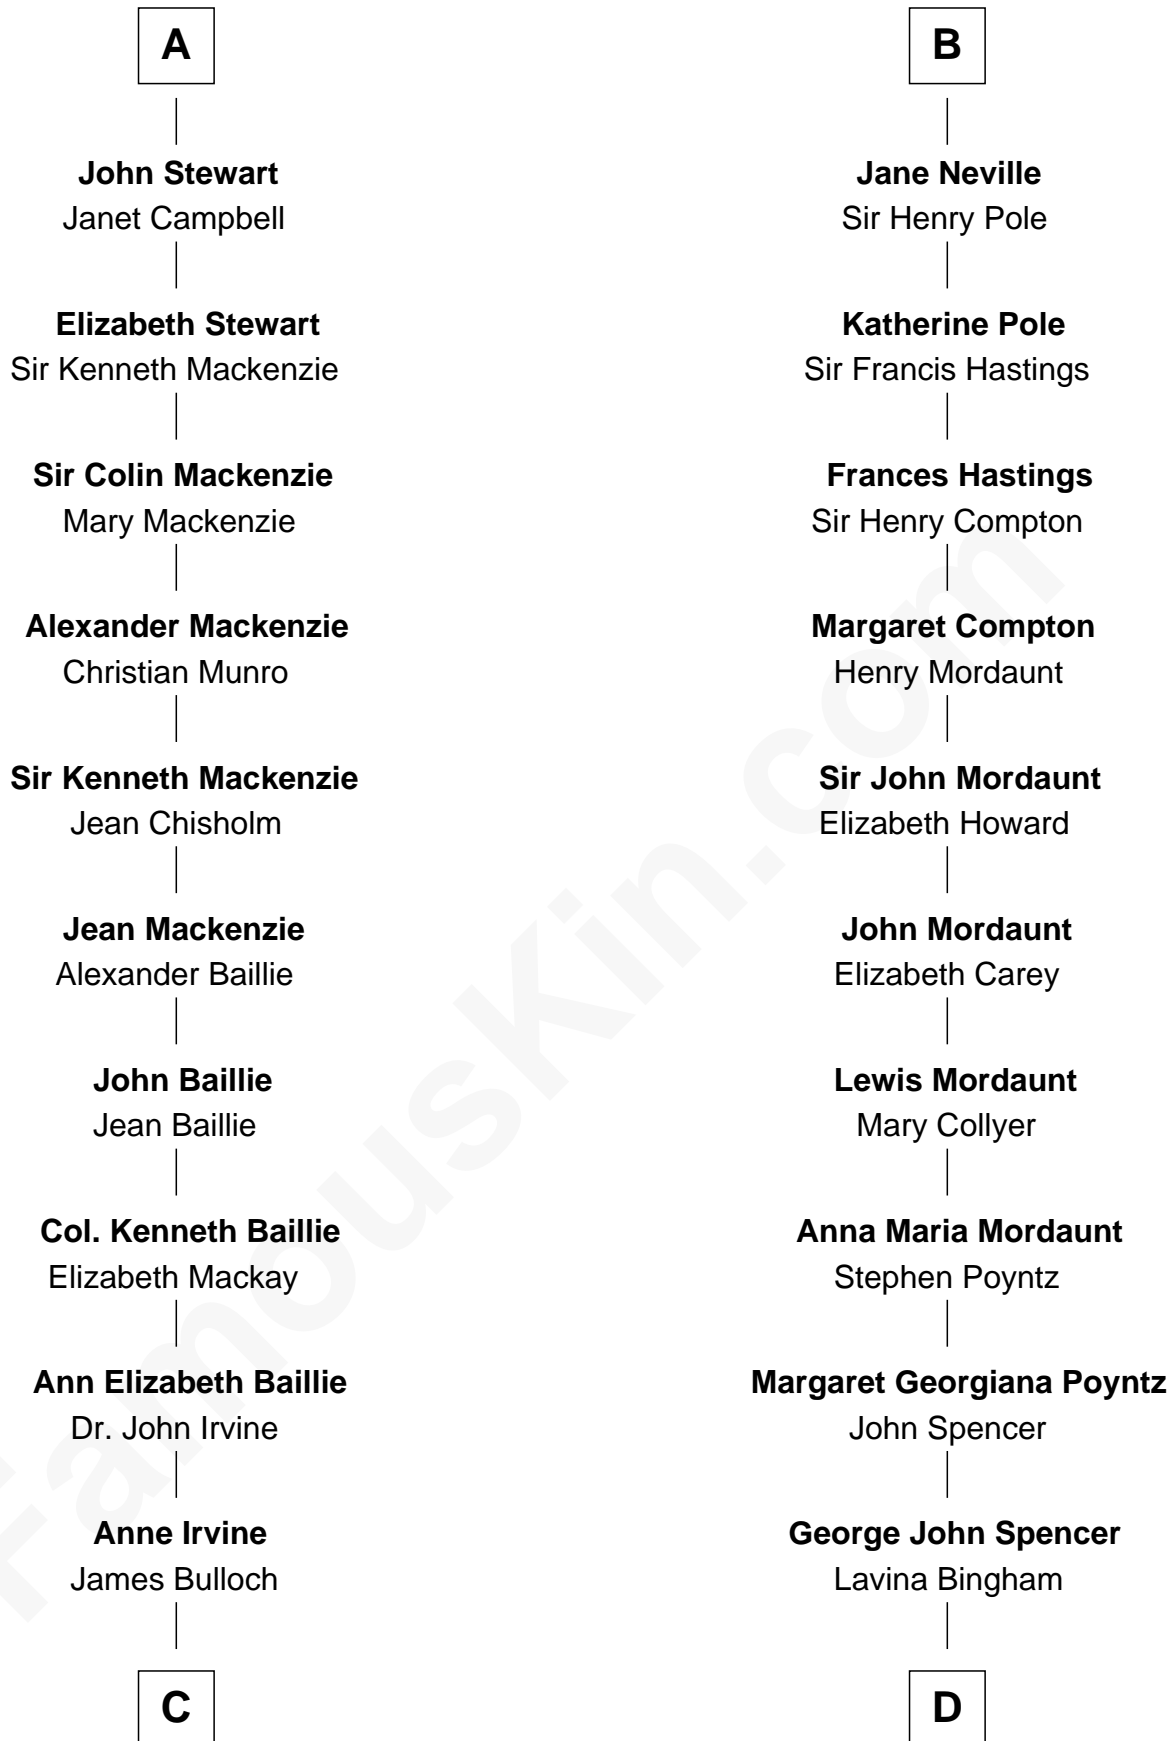

## Relationship Chart of Eleanor Roosevelt

*First Lady of President Franklin D. Roosevelt*

20th cousin 1 time removed of

**Princess Diana**  
*Princess of Wales*

**King Henry I of Navarre**  
Blanche of Artois

**C**

**James Stephens Bulloch**

Martha Stewart

**Martha Bulloch**

Theodore Roosevelt

**Elliott Roosevelt**

Anna Rebecca Hall

**Eleanor Roosevelt**

**Edward John Spencer**

Frances Ruth Burke Roche

**Princess Diana**

*Princess of Wales*