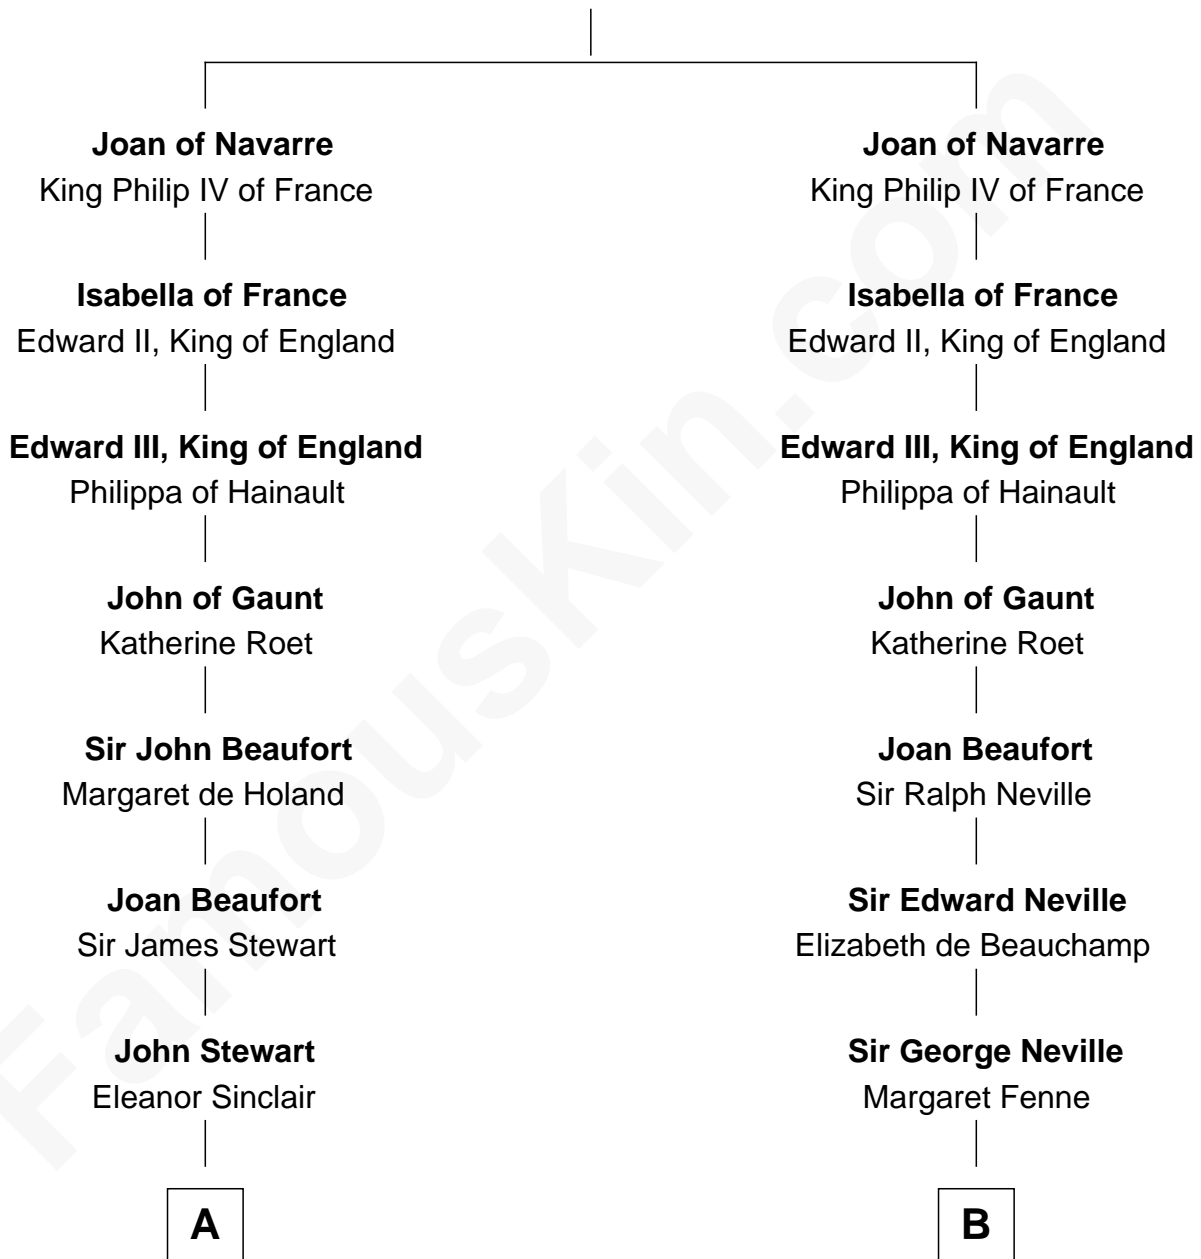

# FamousKin.com

## Relationship Chart of Eleanor Roosevelt

*First Lady of President Franklin D. Roosevelt*

20th cousin 1 time removed of

**Princess Diana**  
*Princess of Wales*

**King Henry I of Navarre**  
Blanche of Artois

**C**

**James Stephens Bulloch**

Martha Stewart

**Martha Bulloch**

Theodore Roosevelt

**Elliott Roosevelt**

Anna Rebecca Hall

**Eleanor Roosevelt**

*First Lady of Franklin Roosevelt*

**D**

**Frederick Spencer**

Adelaide Horatia Elizabeth Seymour

**Charles Robert Spencer**

Margaret Baring

**Albert Edward John Spencer**

Cynthia Elinor Beatrix Hamilton