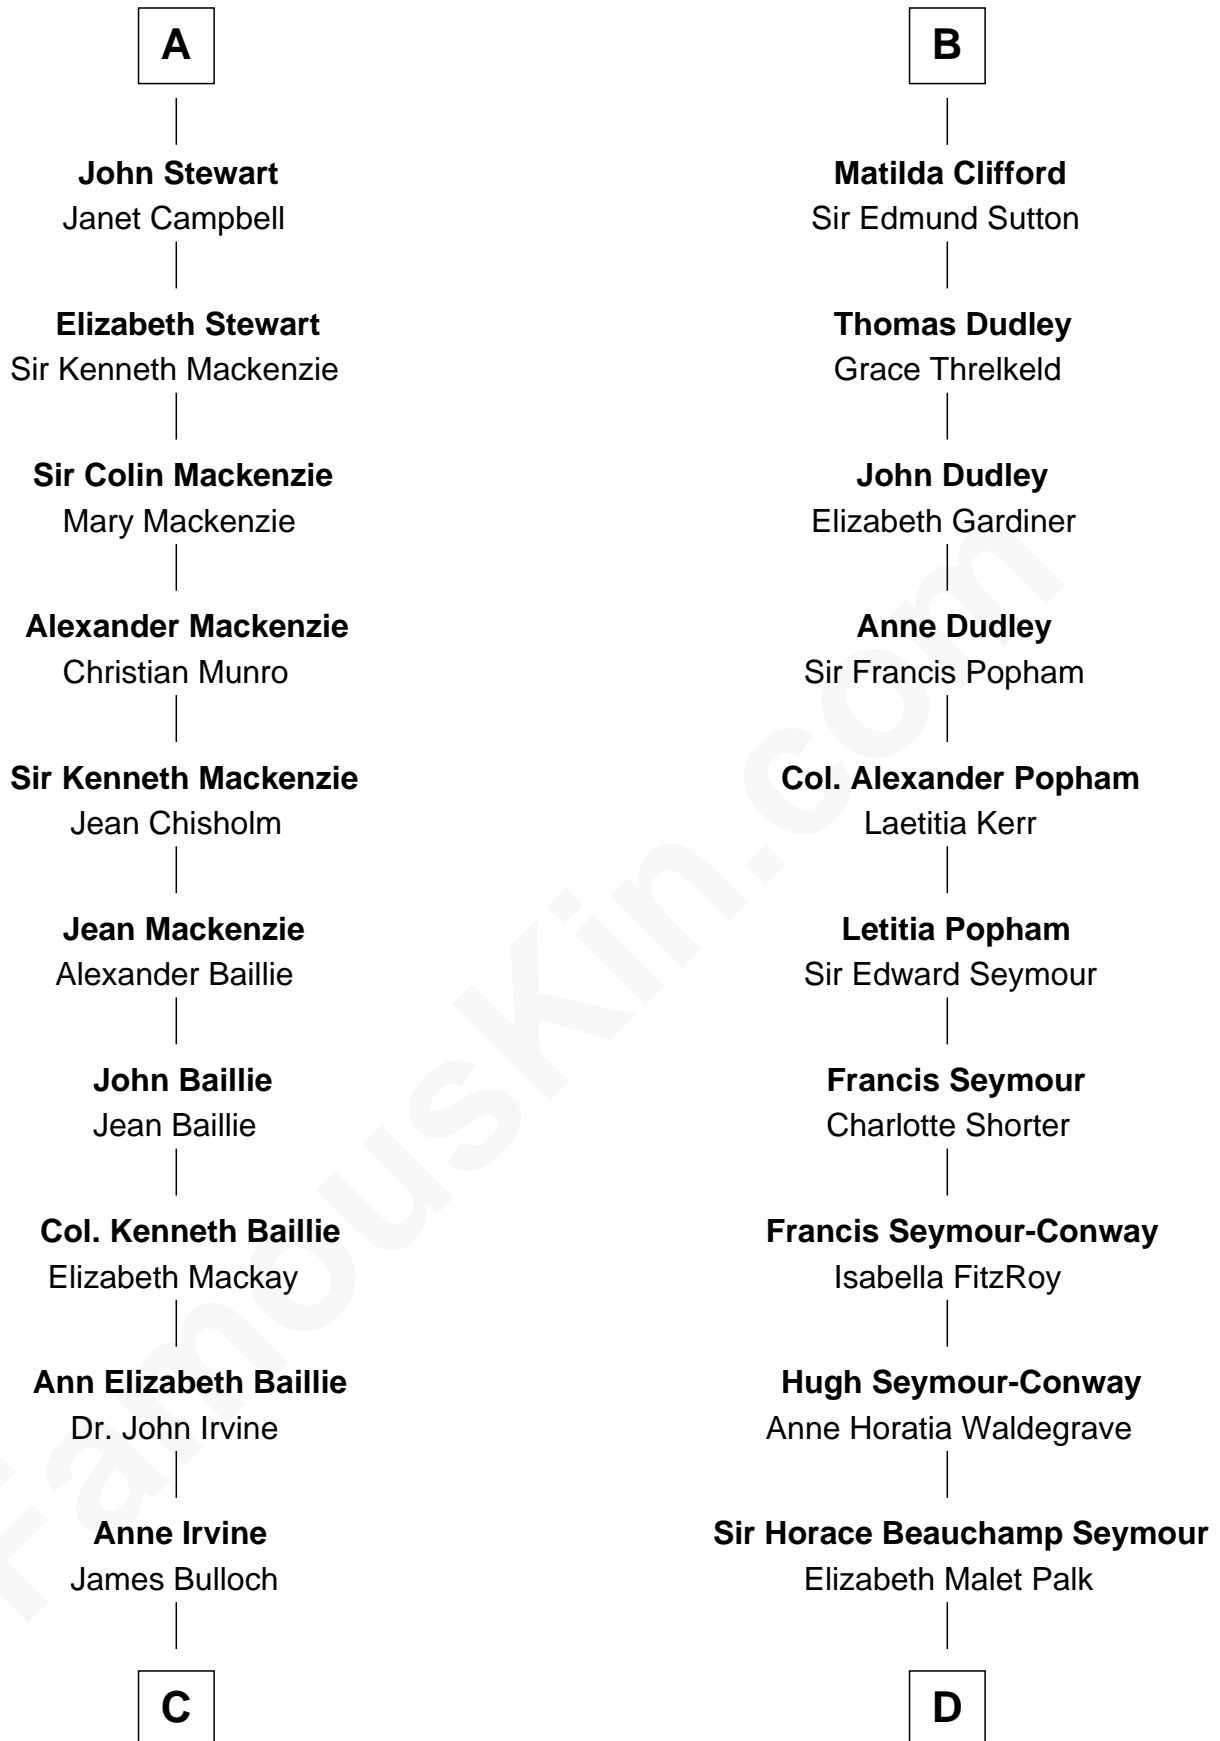

FamousKin.com

Relationship Chart of

Eleanor Roosevelt

First Lady of President Franklin D. Roosevelt

20th cousin 1 time removed of

Princess Diana

Princess of Wales

Robert I, Count of Artois

Matilda of Brabant

Blanche of Artois
Edmund Plantagenet

Henry Plantagenet
Maud de Chaworth

Eleanor Plantagenet
Richard Fitzalan

Alice Fitzalan
Sir Thomas de Holand

Margaret de Holand
Sir John Beaufort

Joan Beaufort
Sir James Stewart

John Stewart
Eleanor Sinclair

A

Blanche of Artois
Edmund Plantagenet

Henry Plantagenet
Maud de Chaworth

Mary Plantagenet
Henry de Percy

Sir Henry Percy
Margaret de Neville

Sir Henry Percy
Elizabeth Mortimer

Elizabeth Percy
Sir John Clifford

Thomas Clifford
Joan Dacre

B

C

James Stephens Bulloch

Martha Stewart

Martha Bulloch

Theodore Roosevelt