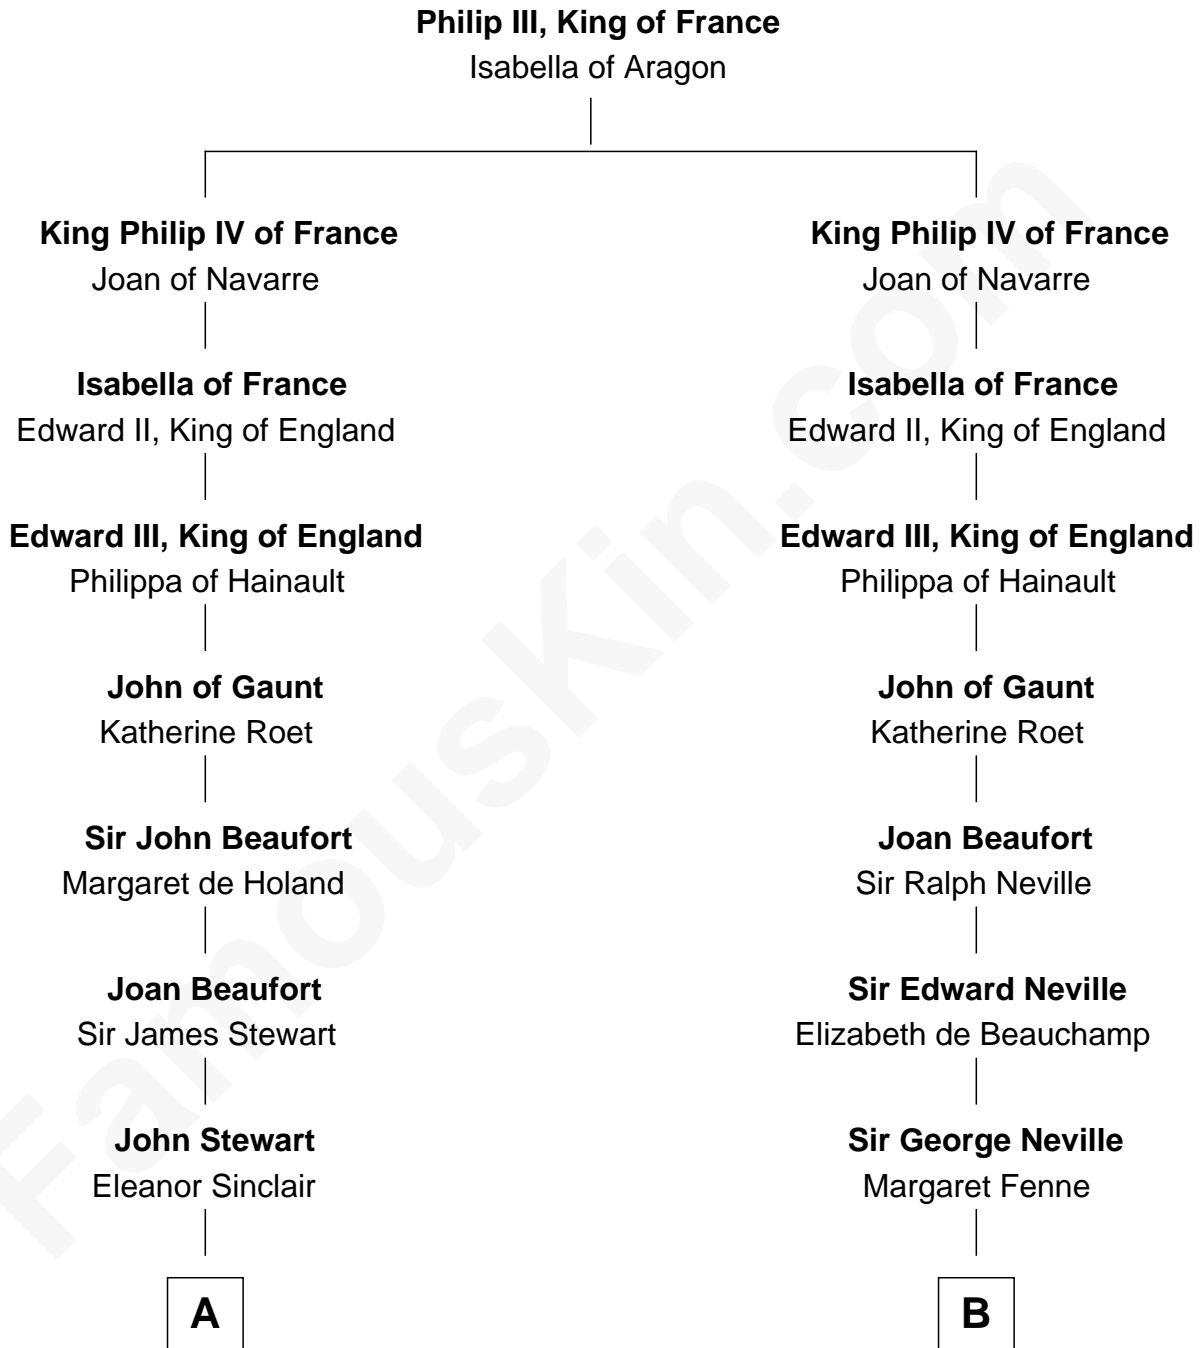

FamousKin.com

Relationship Chart of

Eleanor Roosevelt

First Lady of President Franklin D. Roosevelt

20th cousin 1 time removed of

Princess Diana

Princess of Wales

C

James Stephens Bulloch

Martha Stewart

Martha Bulloch

Theodore Roosevelt

Elliott Roosevelt

Anna Rebecca Hall

Eleanor Roosevelt

First Lady of Franklin Roosevelt