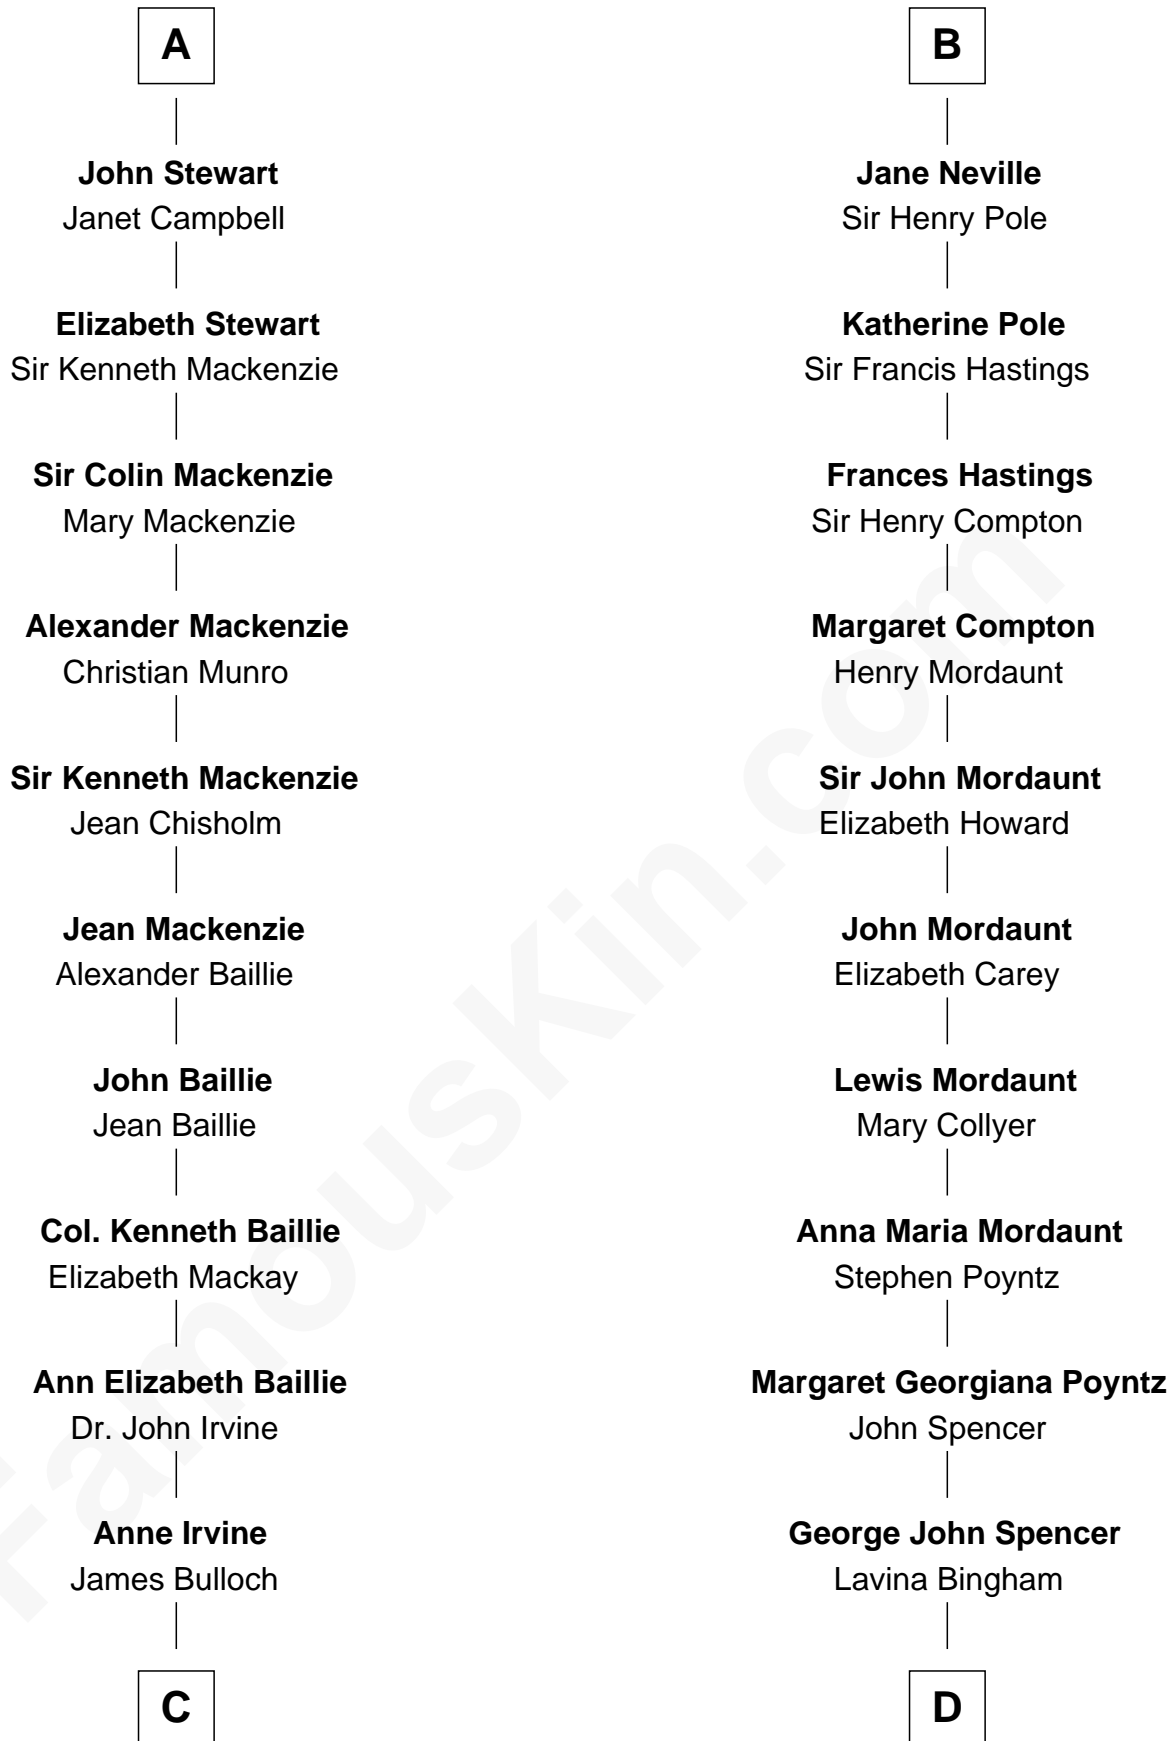

FamousKin.com

Relationship Chart of

Eleanor Roosevelt

First Lady of President Franklin D. Roosevelt

20th cousin 1 time removed of

Princess Diana

Princess of Wales

C

James Stephens Bulloch

Martha Stewart

Martha Bulloch

Theodore Roosevelt

Elliott Roosevelt

Anna Rebecca Hall

Eleanor Roosevelt

First Lady of Franklin Roosevelt