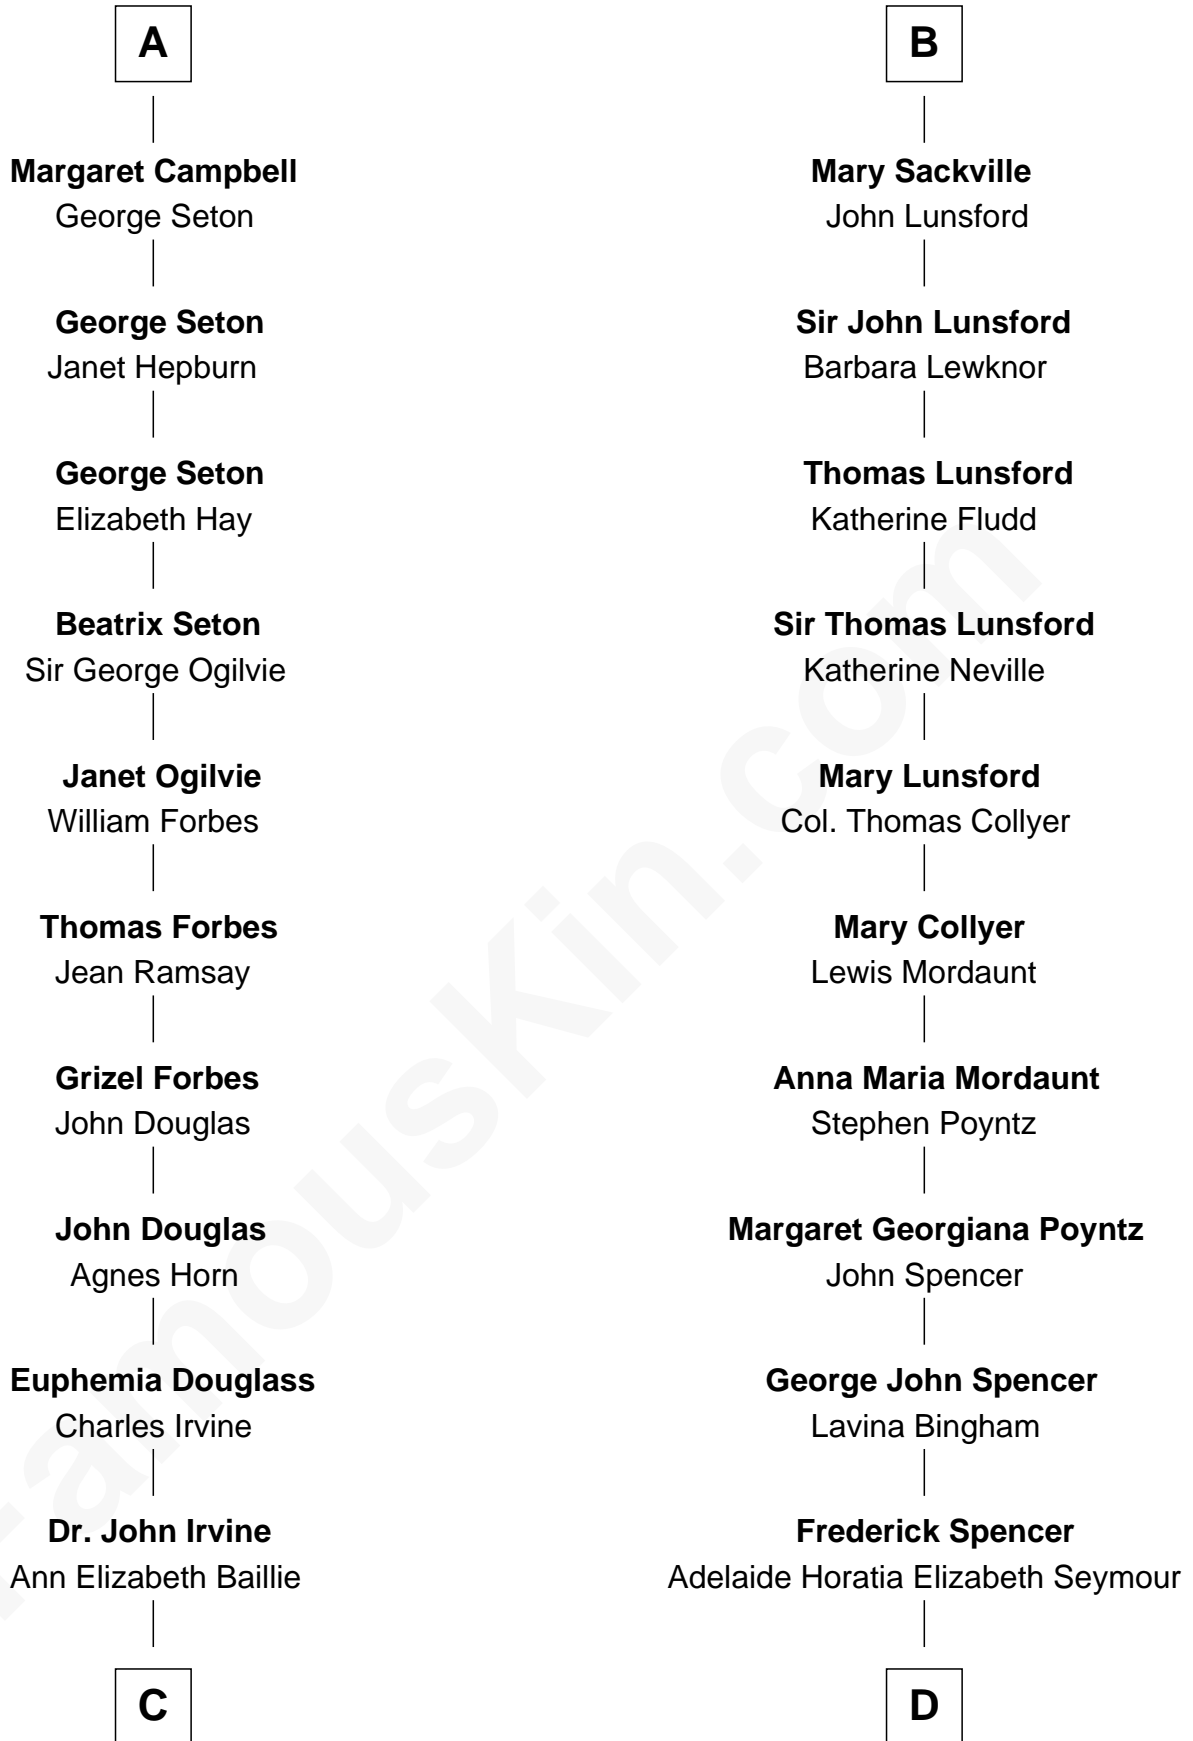

FamousKin.com

Relationship Chart of

Eleanor Roosevelt

First Lady of President Franklin D. Roosevelt

20th cousin 1 time removed of

Princess Diana
Princess of Wales

Sir Richard de Burgh

Margaret - - - - -

Elizabeth de Burgh
Robert I, King of Scotland

Matilda Bruce
Thomas Isaac

Joan Isaac
John de Ergadia

Isabel de Ergadia
Sir John Stewart

Sir Robert Stewart
Joan Stewart

John Stewart
Fingula of the Isles

Isabel Stewart
Colin Campbell

A

Joan de Burgh
Sir John Darcy

Elizabeth Darcy
James le Boteler

James Butler
Anne de Welles

James Butler
Joan Beauchamp

Sir Thomas Butler
Anne Hankeford

Margaret Butler
Sir William Boleyn

Margaret Boleyn
John Sackville

B

C

Anne Irvine
James Bulloch

James Stephens Bulloch
Martha Stewart

Martha Bulloch
Theodore Roosevelt

Elliott Roosevelt
Anna Rebecca Hall

Eleanor Roosevelt
First Lady of Franklin Roosevelt

D