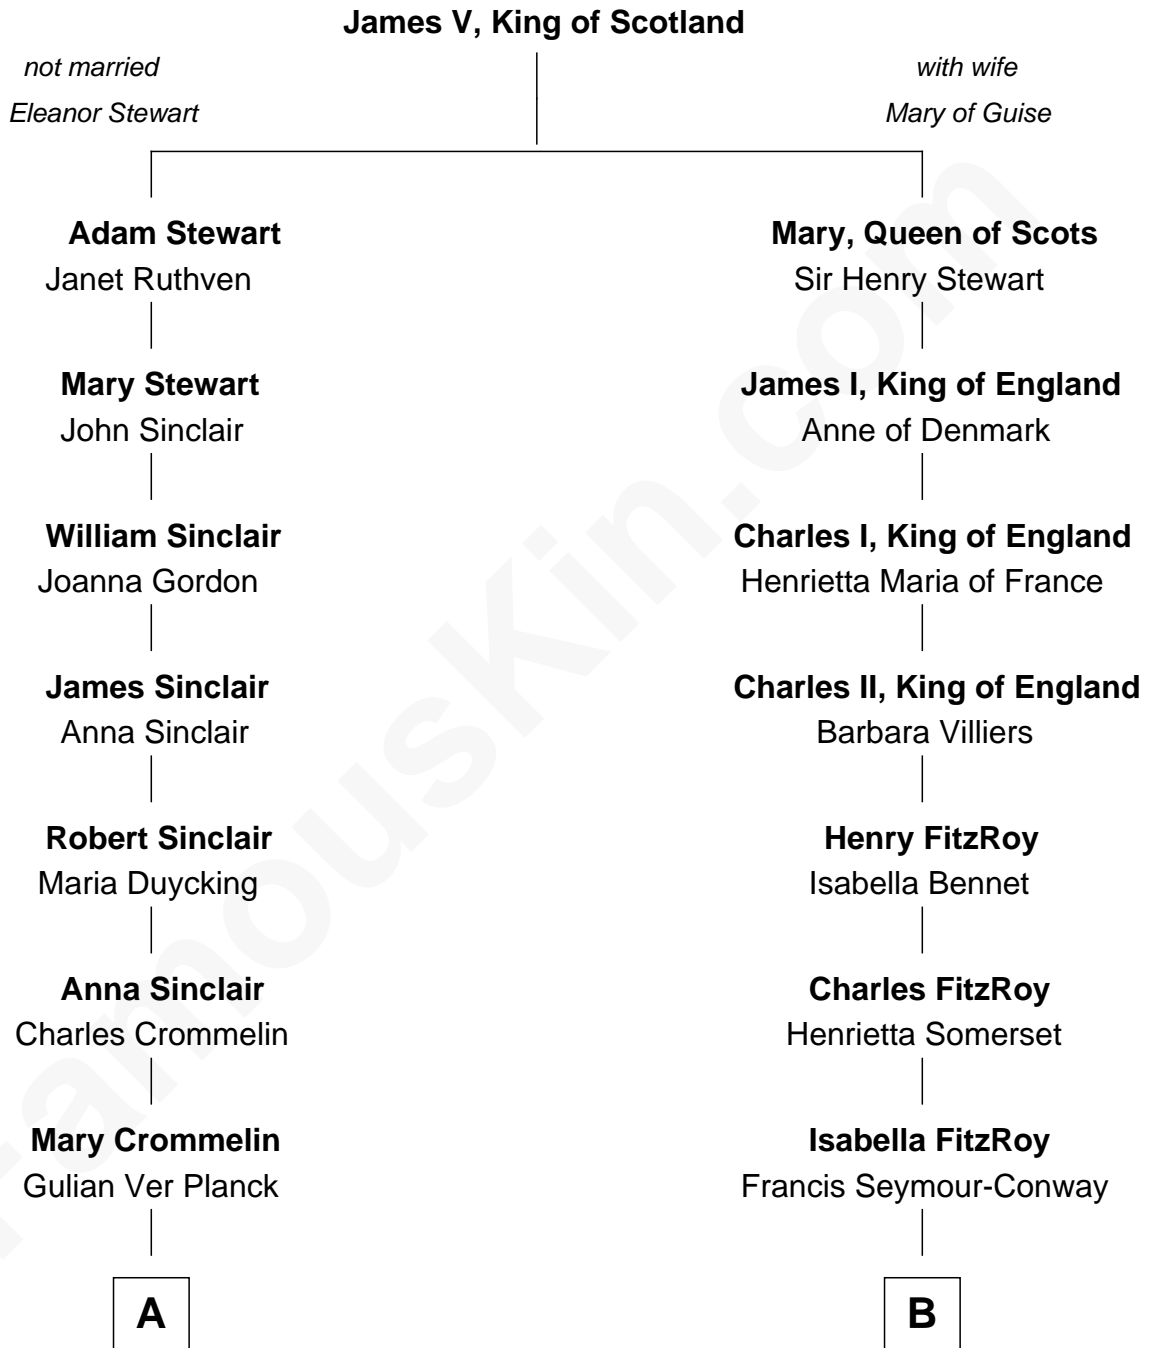

## Relationship Chart of

### Eleanor Roosevelt

*First Lady of President Franklin D. Roosevelt*

12th cousin 1 time removed of

### Princess Diana

*Princess of Wales*

**A**

**Ann Ver Planck**  
Gabriel George Ludlow

**Gabriel Ver Planck Ludlow**  
Elizabeth A. Hunter

**Dr. Edward Hunter Ludlow**  
Elizabeth Livingston

**Mary Livingston Ludlow**  
Valentine Gill Hall