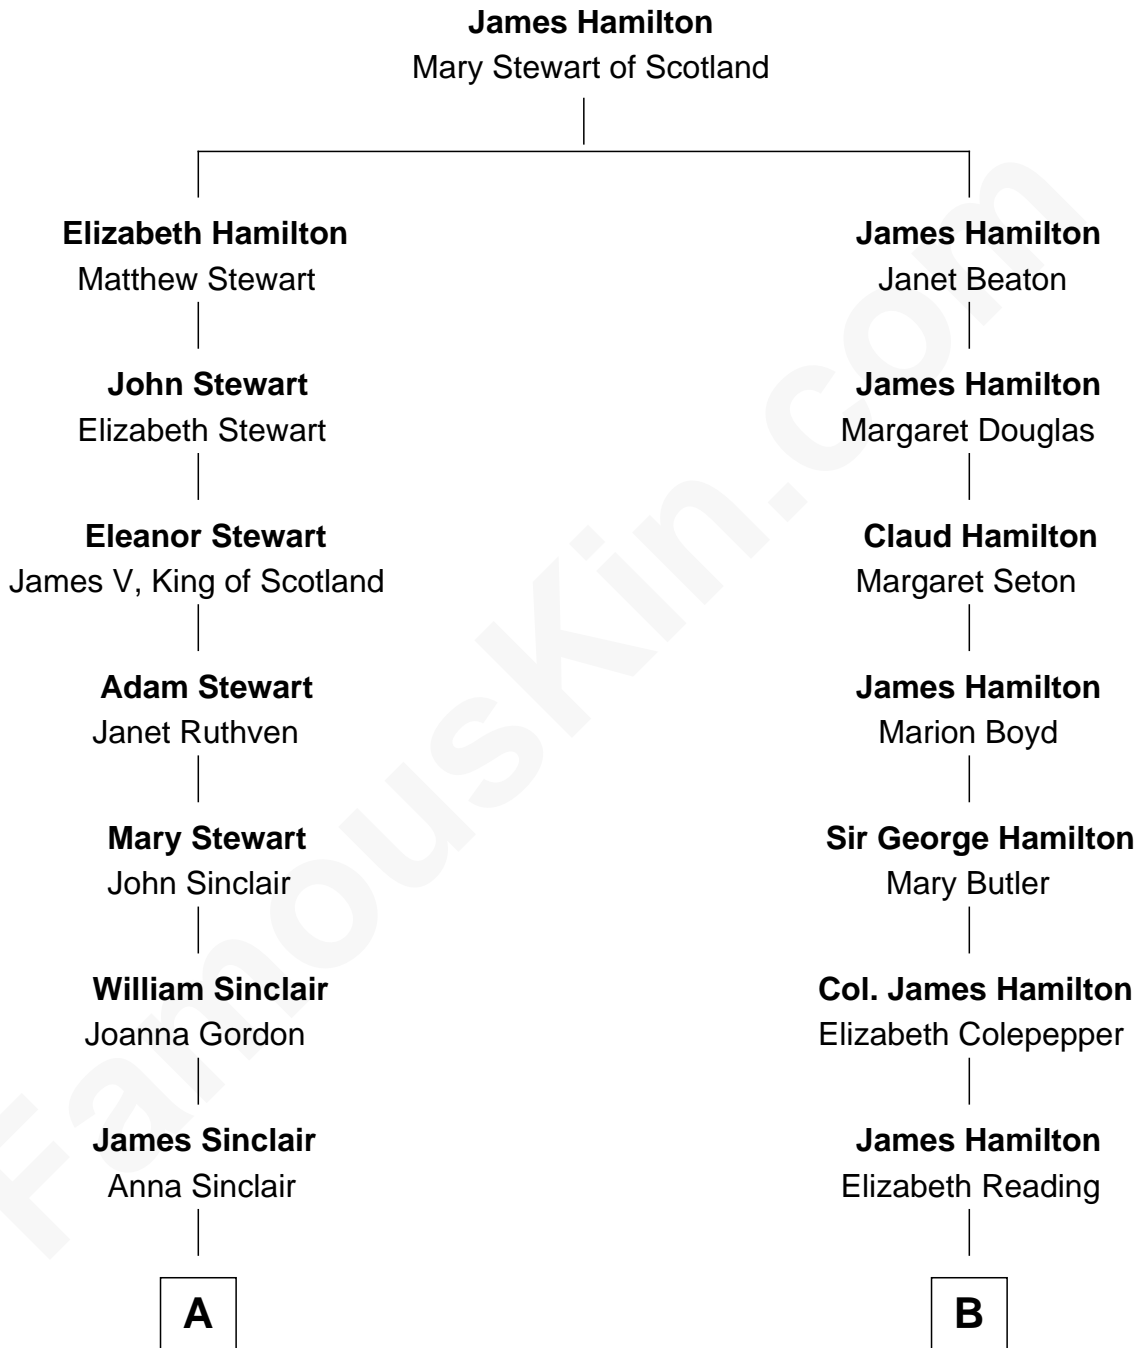

# FamousKin.com

## Relationship Chart of

### Eleanor Roosevelt

*First Lady of President Franklin D. Roosevelt*

15th cousin 2 times removed of

**Prince William**  
*Prince of Wales*

William photo by [InSapphoWeTrust](#) (CC BY-SA 2.0)