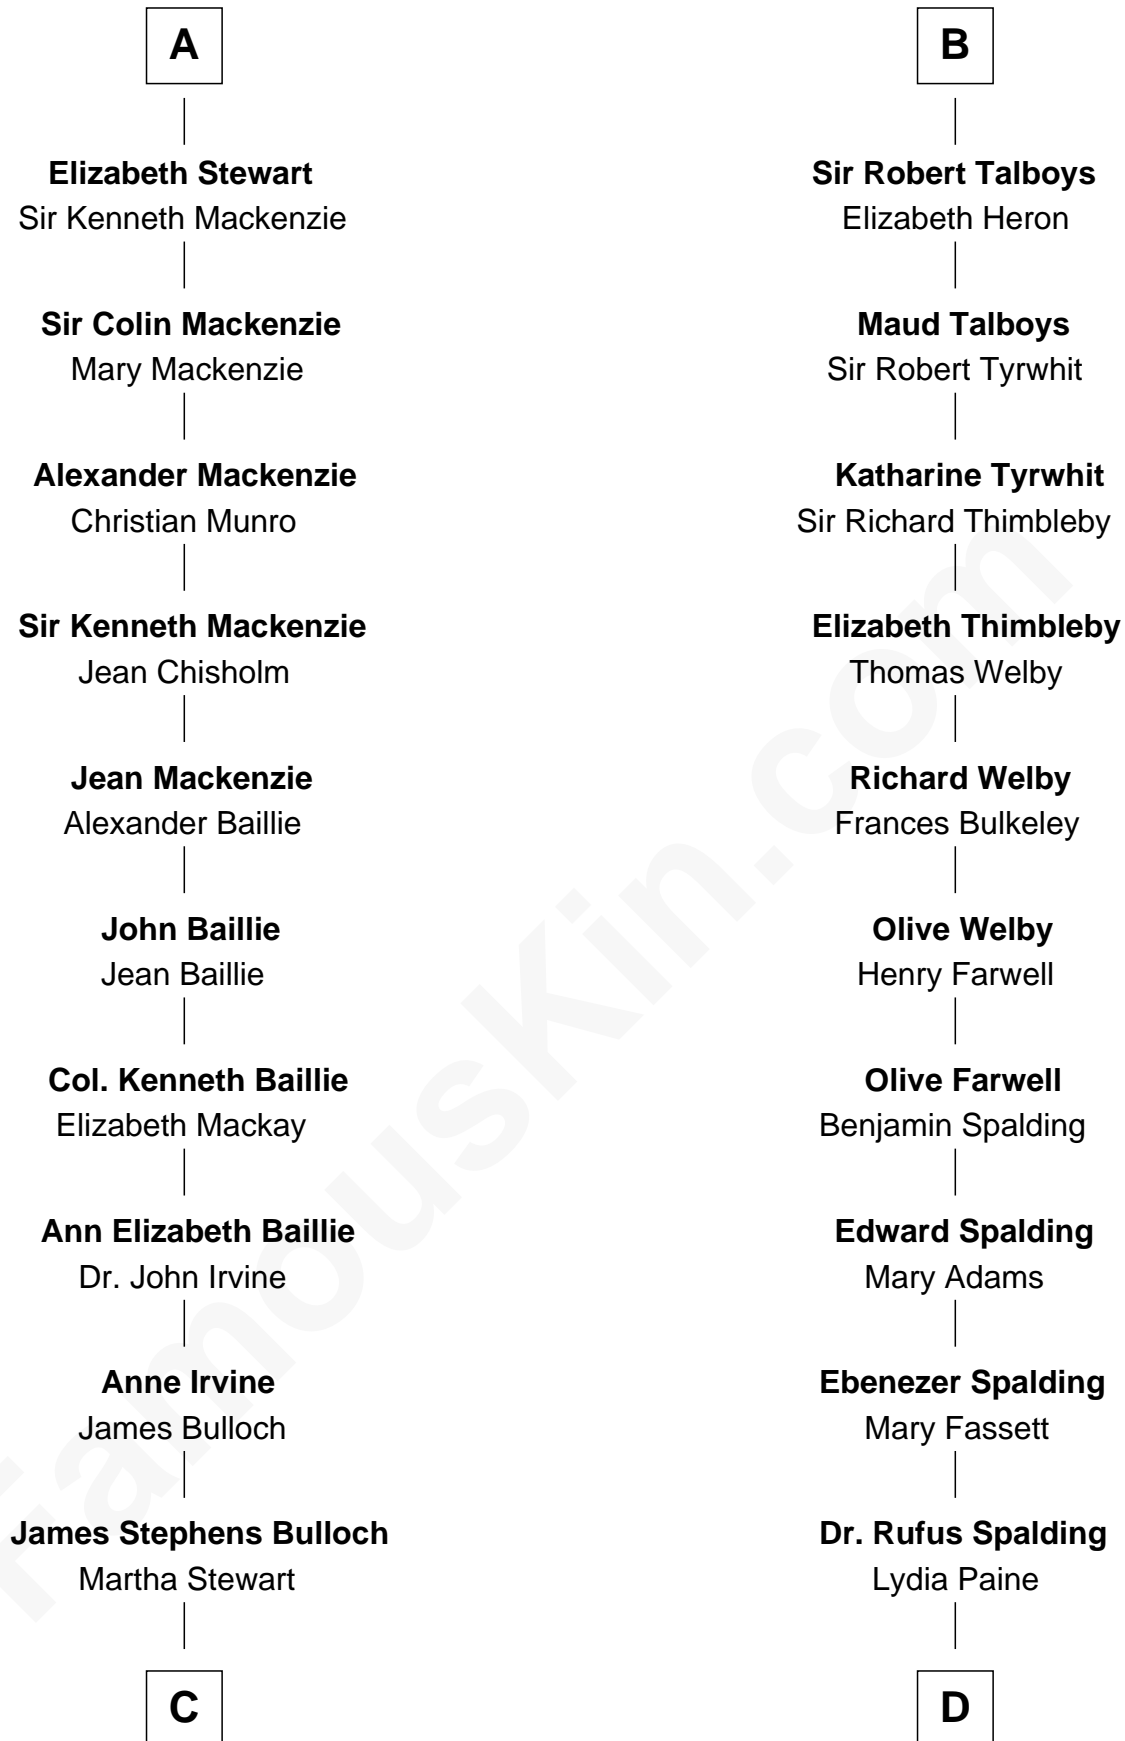

FamousKin.com

Relationship Chart of

Eleanor Roosevelt

First Lady of President Franklin D. Roosevelt

19th cousin of

William Rufus Day

36th U.S. Secretary of State

C

Martha Bulloch
Theodore Roosevelt

Elliott Roosevelt
Anna Rebecca Hall

Eleanor Roosevelt
First Lady of Franklin Roosevelt

D

Rufus Paine Spalding
Lucretia A. Swift

Emily Swift Spalding
Luther Day

William Rufus Day
36th U.S. Secretary of State