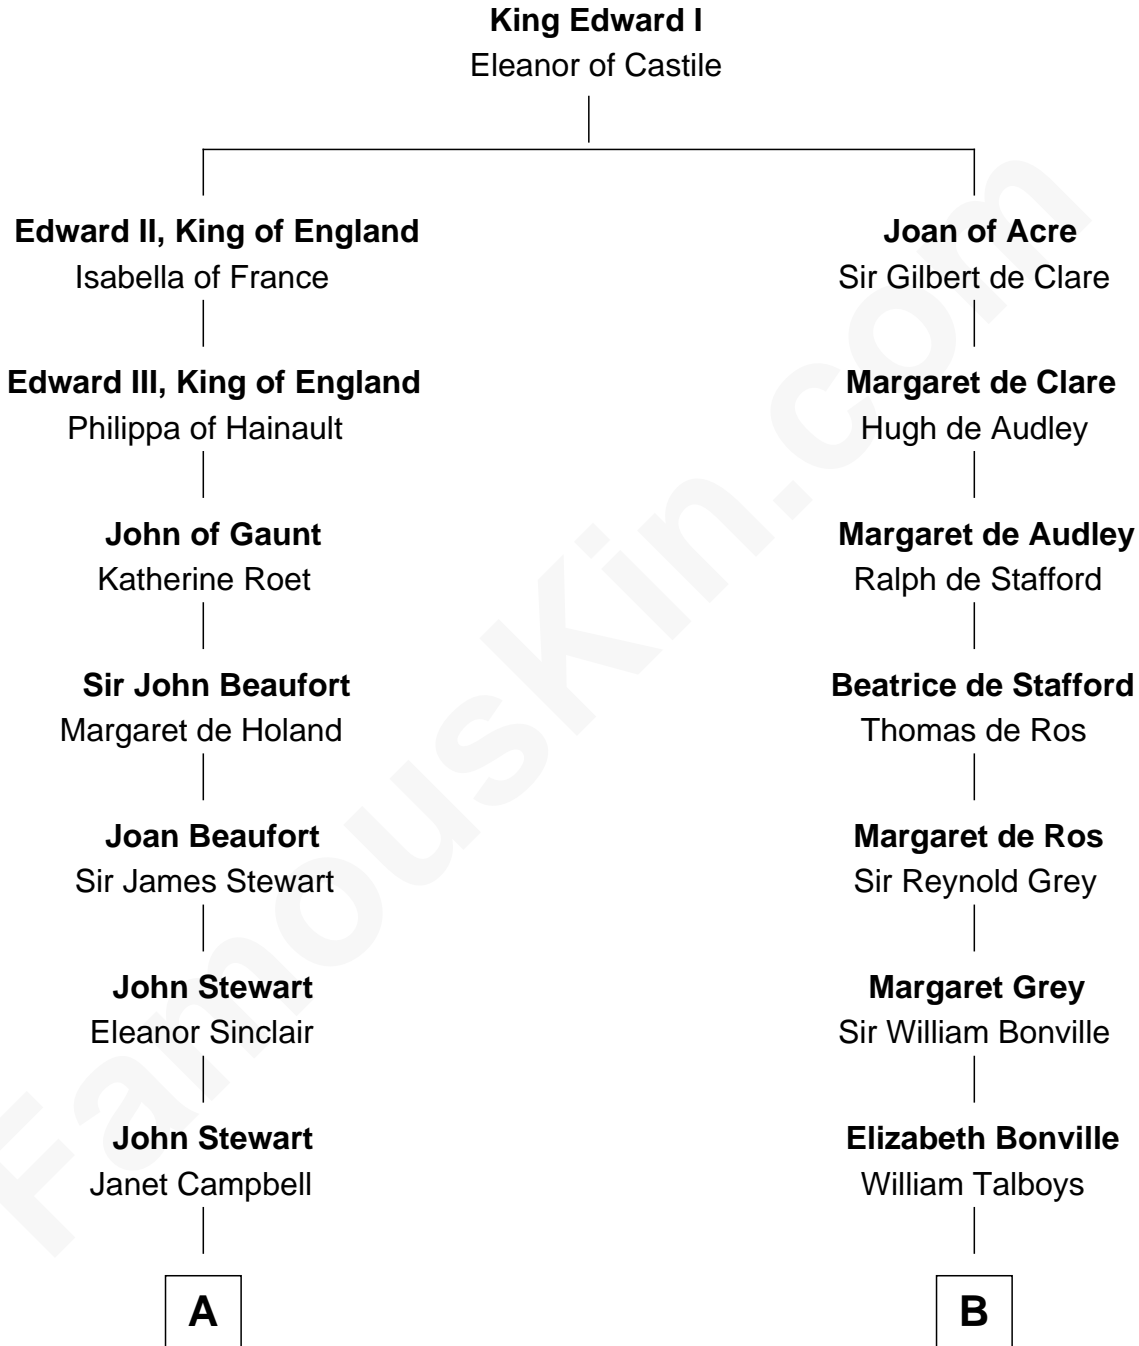

FamousKin.com

Relationship Chart of

Eleanor Roosevelt

First Lady of President Franklin D. Roosevelt

19th cousin of

William Rufus Day

36th U.S. Secretary of State

C

Martha Bulloch
Theodore Roosevelt

Elliott Roosevelt
Anna Rebecca Hall

Eleanor Roosevelt
First Lady of Franklin Roosevelt

D

Rufus Paine Spalding
Lucretia A. Swift

Emily Swift Spalding
Luther Day

William Rufus Day
36th U.S. Secretary of State