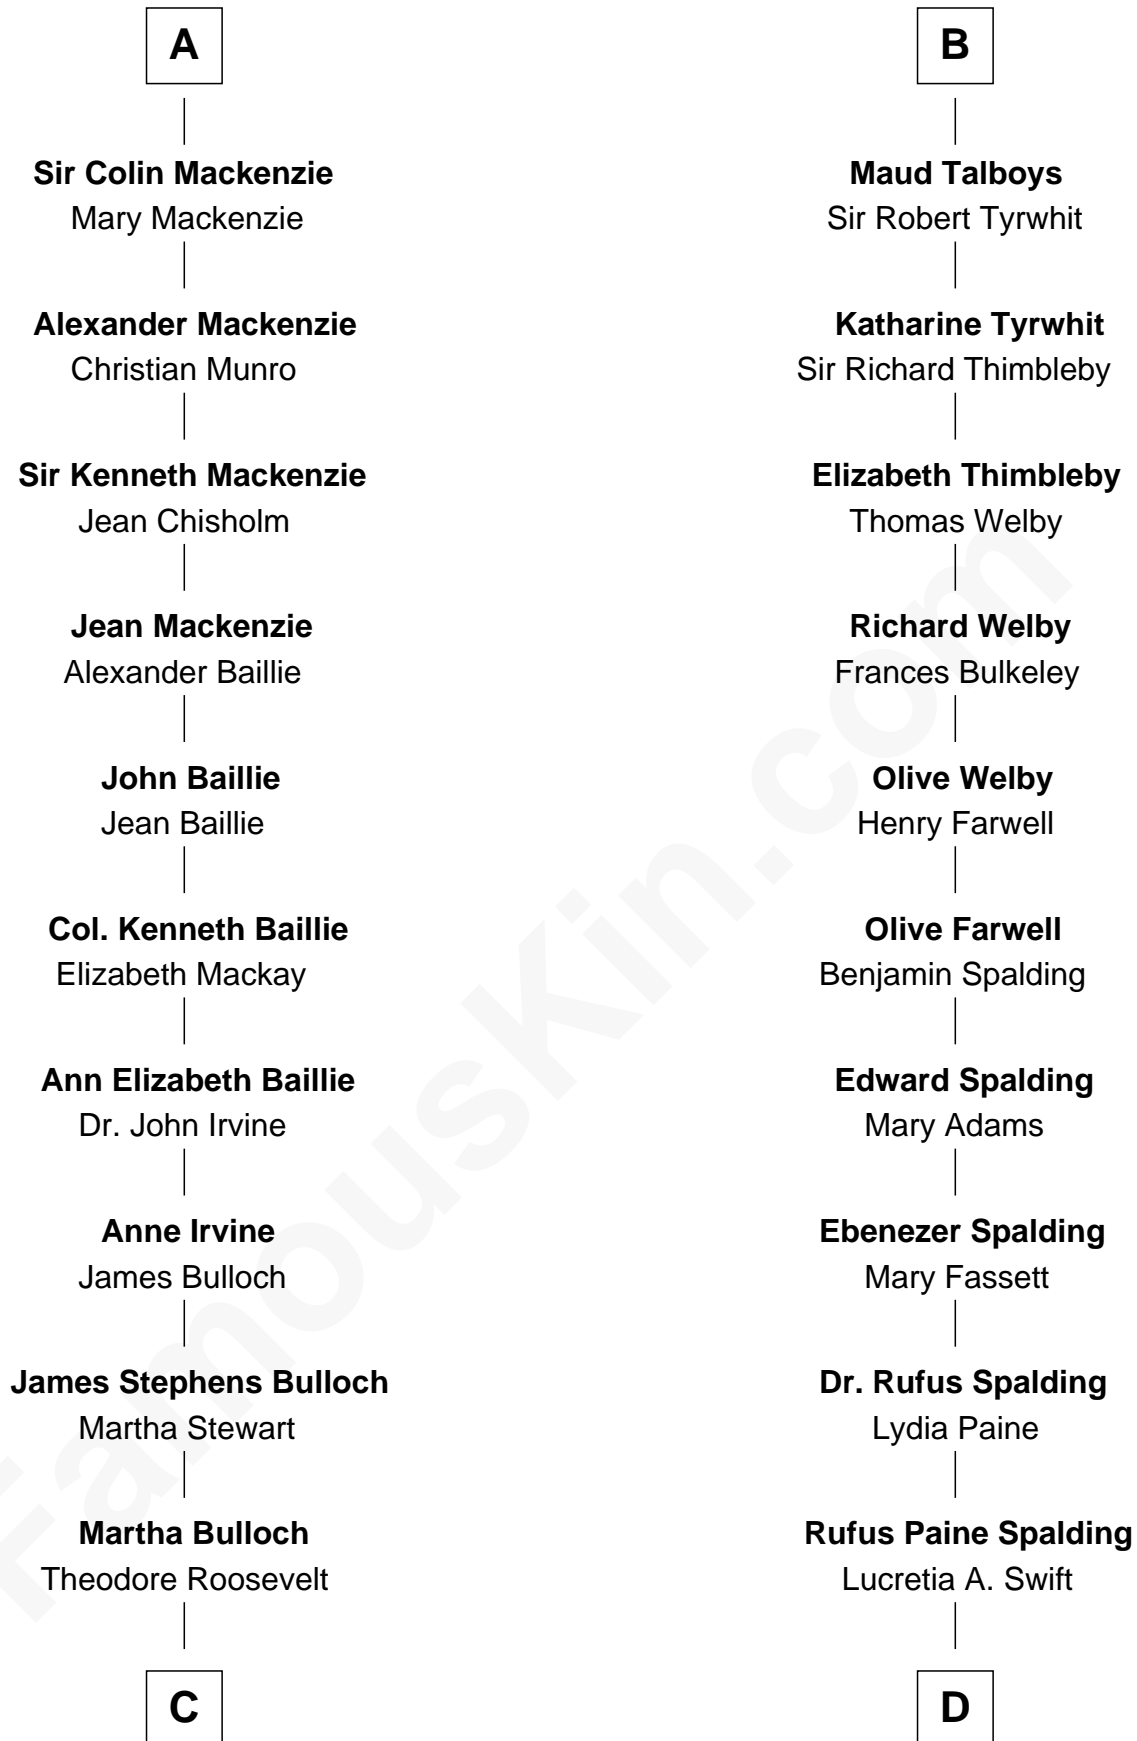

## Relationship Chart of

### Eleanor Roosevelt

*First Lady of President Franklin D. Roosevelt*

18th cousin of

### William Rufus Day

*36th U.S. Secretary of State*

**Henry Plantagenet**  
Maud de Chaworth

**C**

**Elliott Roosevelt**  
Anna Rebecca Hall

**Eleanor Roosevelt**  
*First Lady of Franklin Roosevelt*

**D**